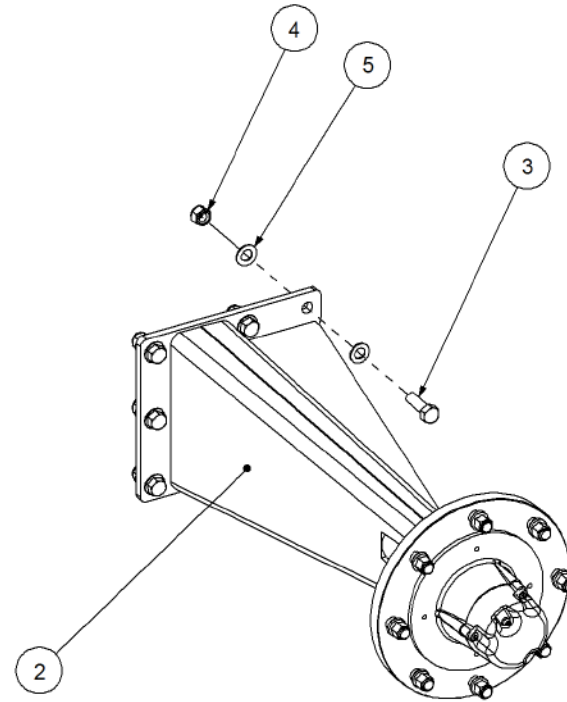

Key	Part Number	Description	Qty
-----	-------------	-------------	-----

**P/N 248451000**

**Axle Hub & Stub Kit - 3.5T (8 stud) x 3.0m**

<b>Key</b>	<b>Part Number</b>	<b>Description</b>	<b>Qty</b>
1	244454000	Axle Hub & Stub - Drive - 3.5T (8 stud) x 3.0m	1
2	245454000	Axle Hub & Stub - Lazy - 3.5T (8 stud) x 3.0m	1
3	000160505	Bolt Hex Hd 5/8" UNC x 2"	14
4	030130161	Nut 5/8" UNC Nyloc	14
5	085116000	Flat Washer 16 ID	28

<b>Key</b>	<b>Part Number</b>	<b>Description</b>	<b>Qty</b>
------------	--------------------	--------------------	------------

**P/N 244454000 Axle Hub & Stub - Drive - 3.5T (8 stud) x 3.0m**

Key	Part Number	Description	Qty
1	244454001	Axle - Drive	1
2	111103000	Grease Nipple 1/8" BSP	1
3	060108030	Cap Screw M8 x 30	3
4	249092002	Axle Nut 1-1/2"	1
5	135030210	Bearing Tapered Roller 50 ID	1
6	080161801	Wheel Nut M18	8
7	139075006	Hub - 8 stud	1
8	139075007	Grease Cap	1
9	056180600	Wheel Stud M18	8
10	249150542	Sprocket Plate 5/8" BS x 60T	1
11	060108050	Cap Screw M8 x 50	4
12	135030214	Bearing Tapered Roller 70 ID	1
13	139075009	Wear Ring	1
14	139075008	Seal 3-1/2" ID	1
15	249063000	Chain 5/8" Simplex O'ring	1
16	092206080	Split Pin 6.3 Dia x 80	1
17	000080255	Bolt Hex Hd 5/16" UNC x 1"	1
18	036108000	Spring Washer 5/16" ID	1
19	290000002	Retainer Washer	1
20	115005314	Electric Clutch w/- 18T Sprocket	1
21	000110505	Bolt Hex Hd 7/16" x 2" UNC	8
22	136220500	Bearing Housing - 4 Bolt	2
23	030130111	Nut 7/16" UNC Nyloc	8
24	135520525	Bearing - 1" ID	2
25	290000081	Clutch Shaft 4500 TR	1
26	182064625	Key 6.4 x 6.4 x 25 Lg	1
27	127150150	Sprocket (Plastic) 5/8" BS x 15T - 1" ID	1
28	035111220	Flat Washer 7/16" ID	16
29	240000000	Bush	1
30	111206450	Grease Nipple 1/4" UNF - 45°	2
31	013110613	Grub Screw 1/4" UNC x 1/2"	2
32	115001512	Cable Clamp	3