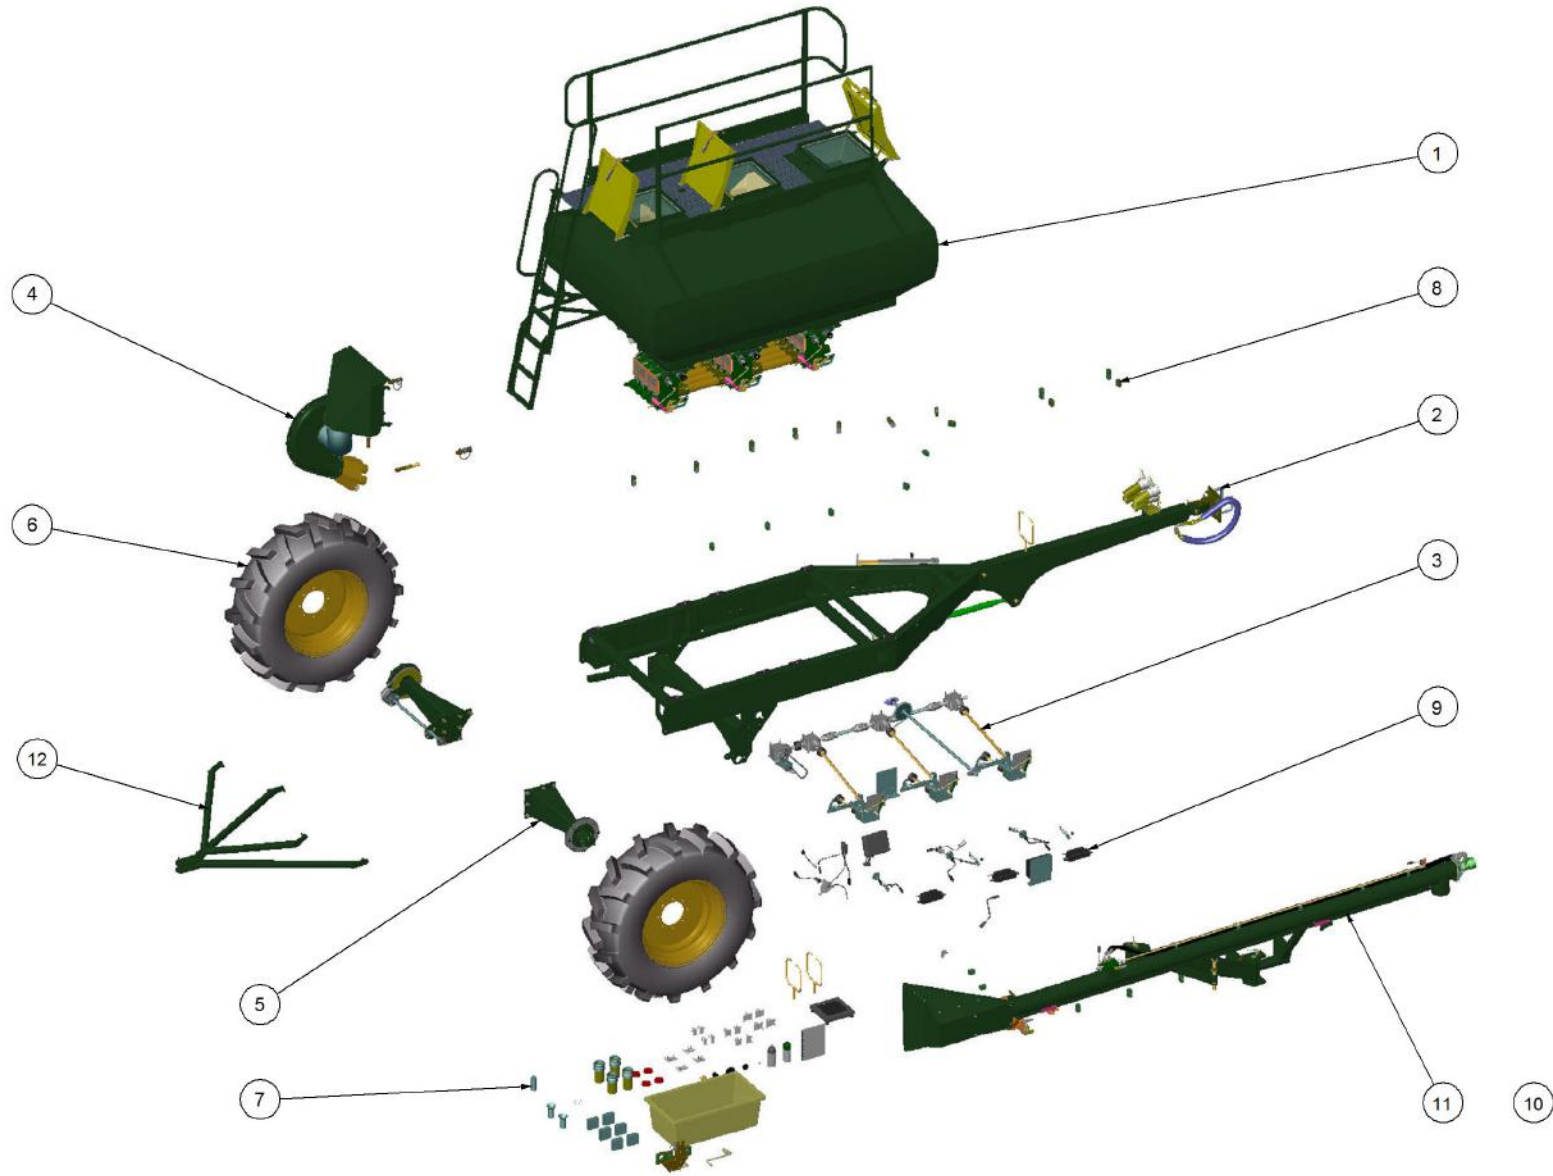

# Parts Manual

TR - Trailed Rear Air Seeder

04500 TR3

**P/N 04500 TR3**

**4500 TR 3 Bin Air Seeder**

Key	Part Number	Description	Code
1	200453000	Bin Assembly - 4500 3 Bin	(Std)
2	217452040	Chassis Kit - TR 3 Bin	(Std)
3	290453001	Drive Kit - Ground Drive	(Std)
3	290453004	Drive Kit - Linear Control	(Opt)
4	250000008	Blower Kit - Rexroth	(Std)
4	250000108	Blower Kit - Rexroth w/- Diverter Valve	(Opt)
4	250000007	Blower Kit - Volvo	(Opt)
4	250000107	Blower Kit - Volvo w/- Diverter Valve	(Opt)
5	248451000	Axle Hub & Stub Kit - 3.5T (8 stud) x 3.0m	(Std)
5	248453000	Axle Hub & Stub Kit - 3.5T (8 stud) x 2.5m	(Opt)
5	248450000	Axle Hub & Stub Kit - 3.5T (6 stud) x 2.1m	(Opt)
6	248000001	Wheel Kit - 15.5/80 x 24 Tyre - 6 stud	(Std)
6	248000003	Wheel Kit - 18.4 x 30 - 8 stud	(Opt)
6	248000004	Wheel Kit - 23.1 x 30 Tyre - 8 stud	(Opt)
7	291400002	Dispatch Kit - Ground Drive	(Std)
8	156590001	Stauff Clamp Kit	(Std)
9	290246500	Monitor & Harness Kit - Eagle 3 Bin	(Std)
9	290103457	Monitor & Harness Kit - Eagle 3 Bin w/- Actuator	(Opt)
9	290103375	Monitor & Harness Kit - Eagle 3 Bin w/- Electric Drive	(Opt)
10	196560002	Decal '6000 Simplicity' 1000 x 400	(Std)
10	196042512	Decal - Assorted Instructions	(Std)
10	196015020	Decal 'Wheat Sheaf Logo' 150 x 200	(Std)
11	264452000	Auger Kit 6" - RH	(Opt Extra)
12	234430000	Harrow Hitch Assy	(Opt Extra)