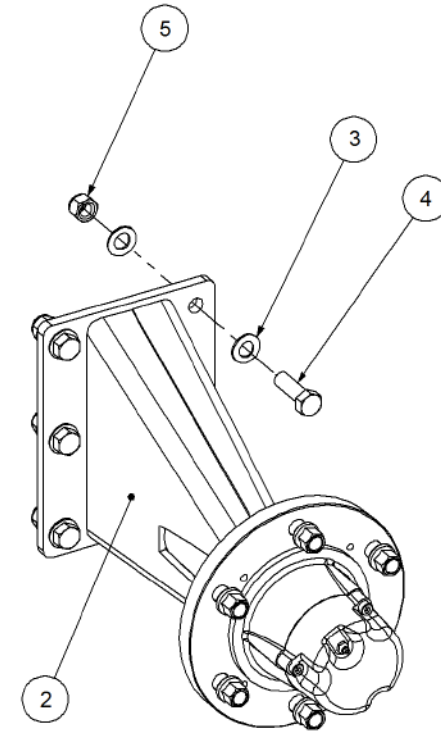

P/N 248450000

Axle Hub & Stub Kit - 3.5T (6 stud) x 2.1m

Key	Part Number	Description	Qty
1	244300000	Axle Hub & Stub - Drive - 3.5T (6 stud) x 2.1m	1
2	245300000	Axle Hub & Stub - Lazy - 3.5T (6 stud) x 2.1m	1
3	085116000	Flat Washer 16 ID	24
4	000160505	Bolt Hex Hd 5/8" UNC x 2"	12
5	030130161	Nut 5/8" UNC Nyloc	12

Key	Part Number	Description	Qty