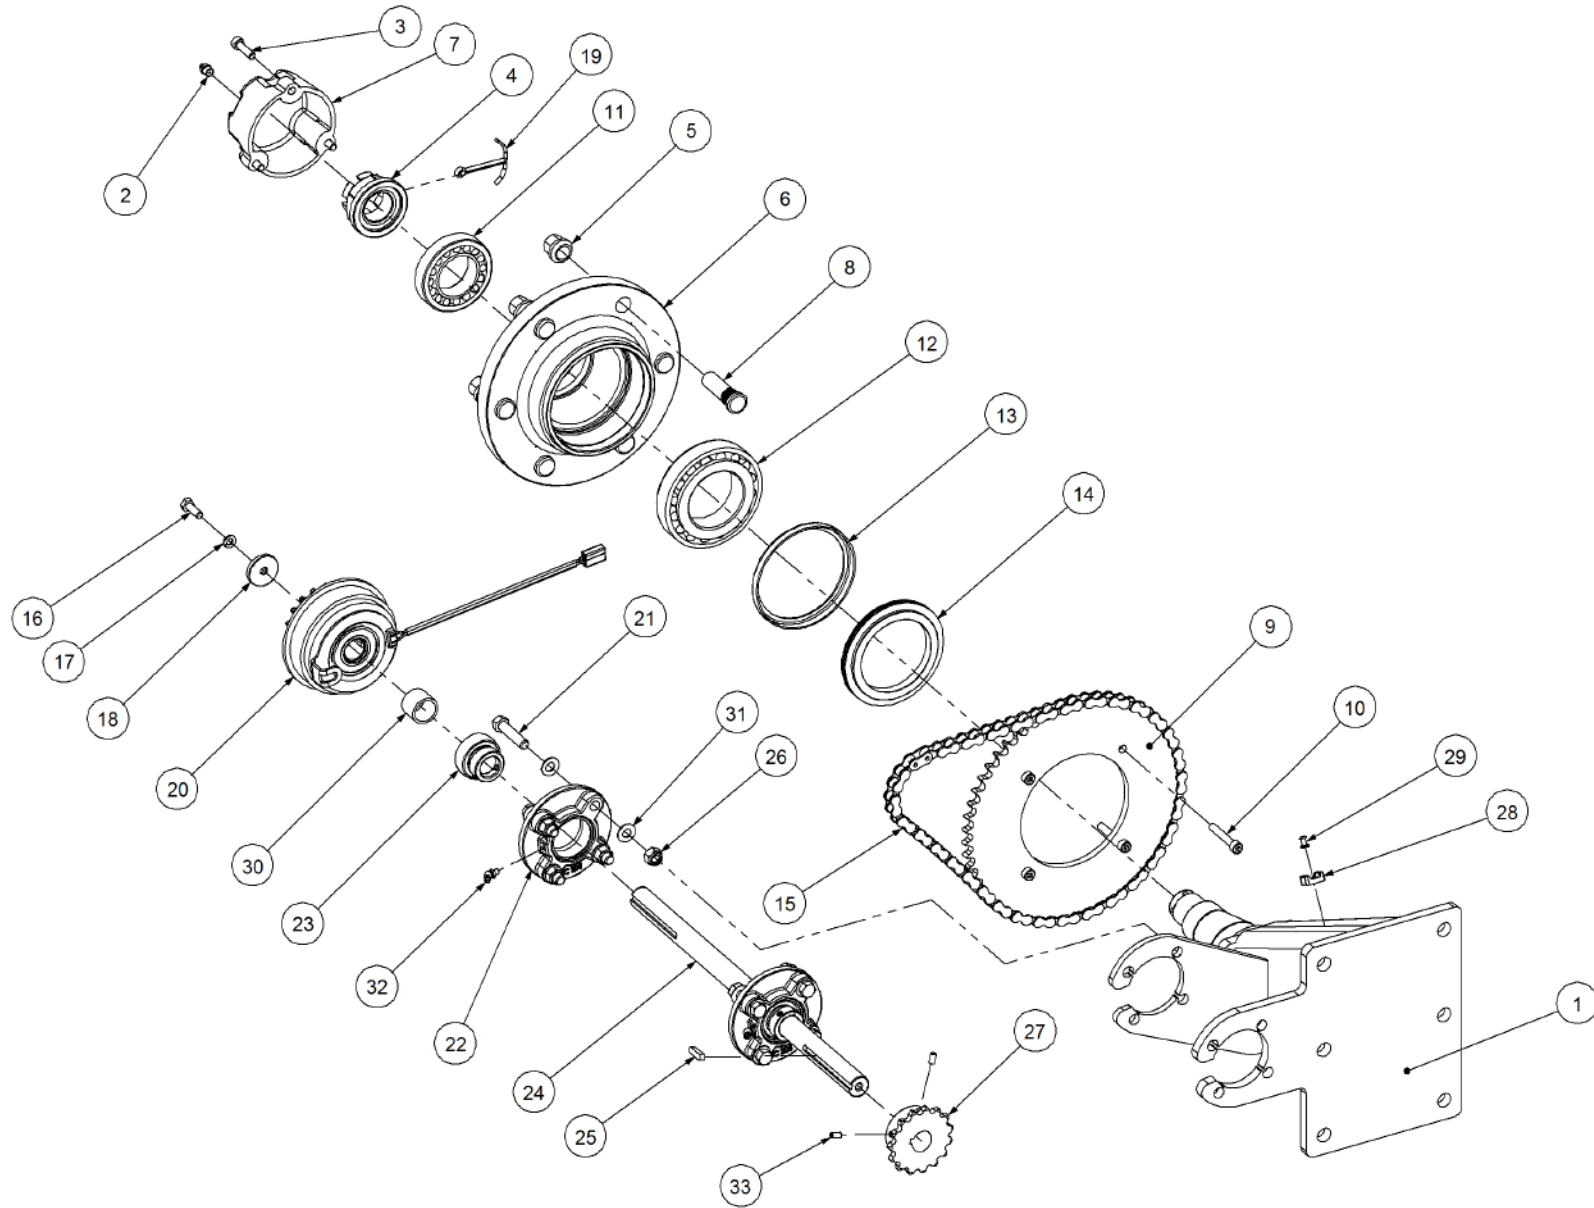

Key	Part Number	Description	Qty
-----	-------------	-------------	-----

**P/N 244300000 Axle Hub & Stub - Drive - 3.5T (6 stud) x 2.1m**

Key	Part Number	Description	Qty	Key	Part Number	Description	Qty
1	244300001	Axle - Drive	1	33	013110613	Grub Screw 1/4" UNC x 1/2"	2
2	111103000	Grease Nipple 1/8" BSP	1				
3	060108030	Cap Screw M8 x 30	3				
4	249092002	Axle Nut 1-1/2"	1				
5	080161801	Wheel Nut M18	6				
6	139075004	Hub - 6 stud	1				
7	139075007	Grease Cap	1				
8	056180600	Wheel Stud M18	6				
9	249150542	Sprocket Plate 5/8" BS x 60T	1				
10	060108050	Cap Screw M8 x 50	4				
11	135030210	Bearing Tapered Roller 50 ID	1				
12	135030214	Bearing Tapered Roller 70 ID	1				
13	139075009	Wear Ring	1				
14	139075008	Seal 3-1/2" ID	1				
15	249063000	Chain 5/8" Simplex O'ring	1				
16	000080255	Bolt Hex Hd 5/16" UNC x 1"	1				
17	036108000	Spring Washer 5/16" ID	1				
18	290000002	Retainer Washer	1				
19	092206080	Split Pin 6.3 Dia x 80	1				
20	115005314	Electric Clutch w/- 18T Sprocket	1				
21	000110505	Bolt Hex Hd 7/16" x 2" UNC	8				
22	136220500	Bearing Housing - 4 Bolt	2				
23	135520525	Bearing - 1" ID	2				
24	290000080	Clutch Shaft	1				
25	182064625	Key 6.4 x 6.4 x 25 Lg	1				
26	030130111	Nut 7/16" UNC Nyloc	8				
27	127150150	Sprocket (Plastic) 5/8" BS x 15T - 1" ID	1				
28	115001512	Cable Clamp	1				
29	094105000	Pop Rivet 3/16" Steel	1				
30	240000000	Bush	1				
31	035111220	Flat Washer 7/16" ID	16				
32	111206450	Grease Nipple 1/4" UNF - 45°	2				