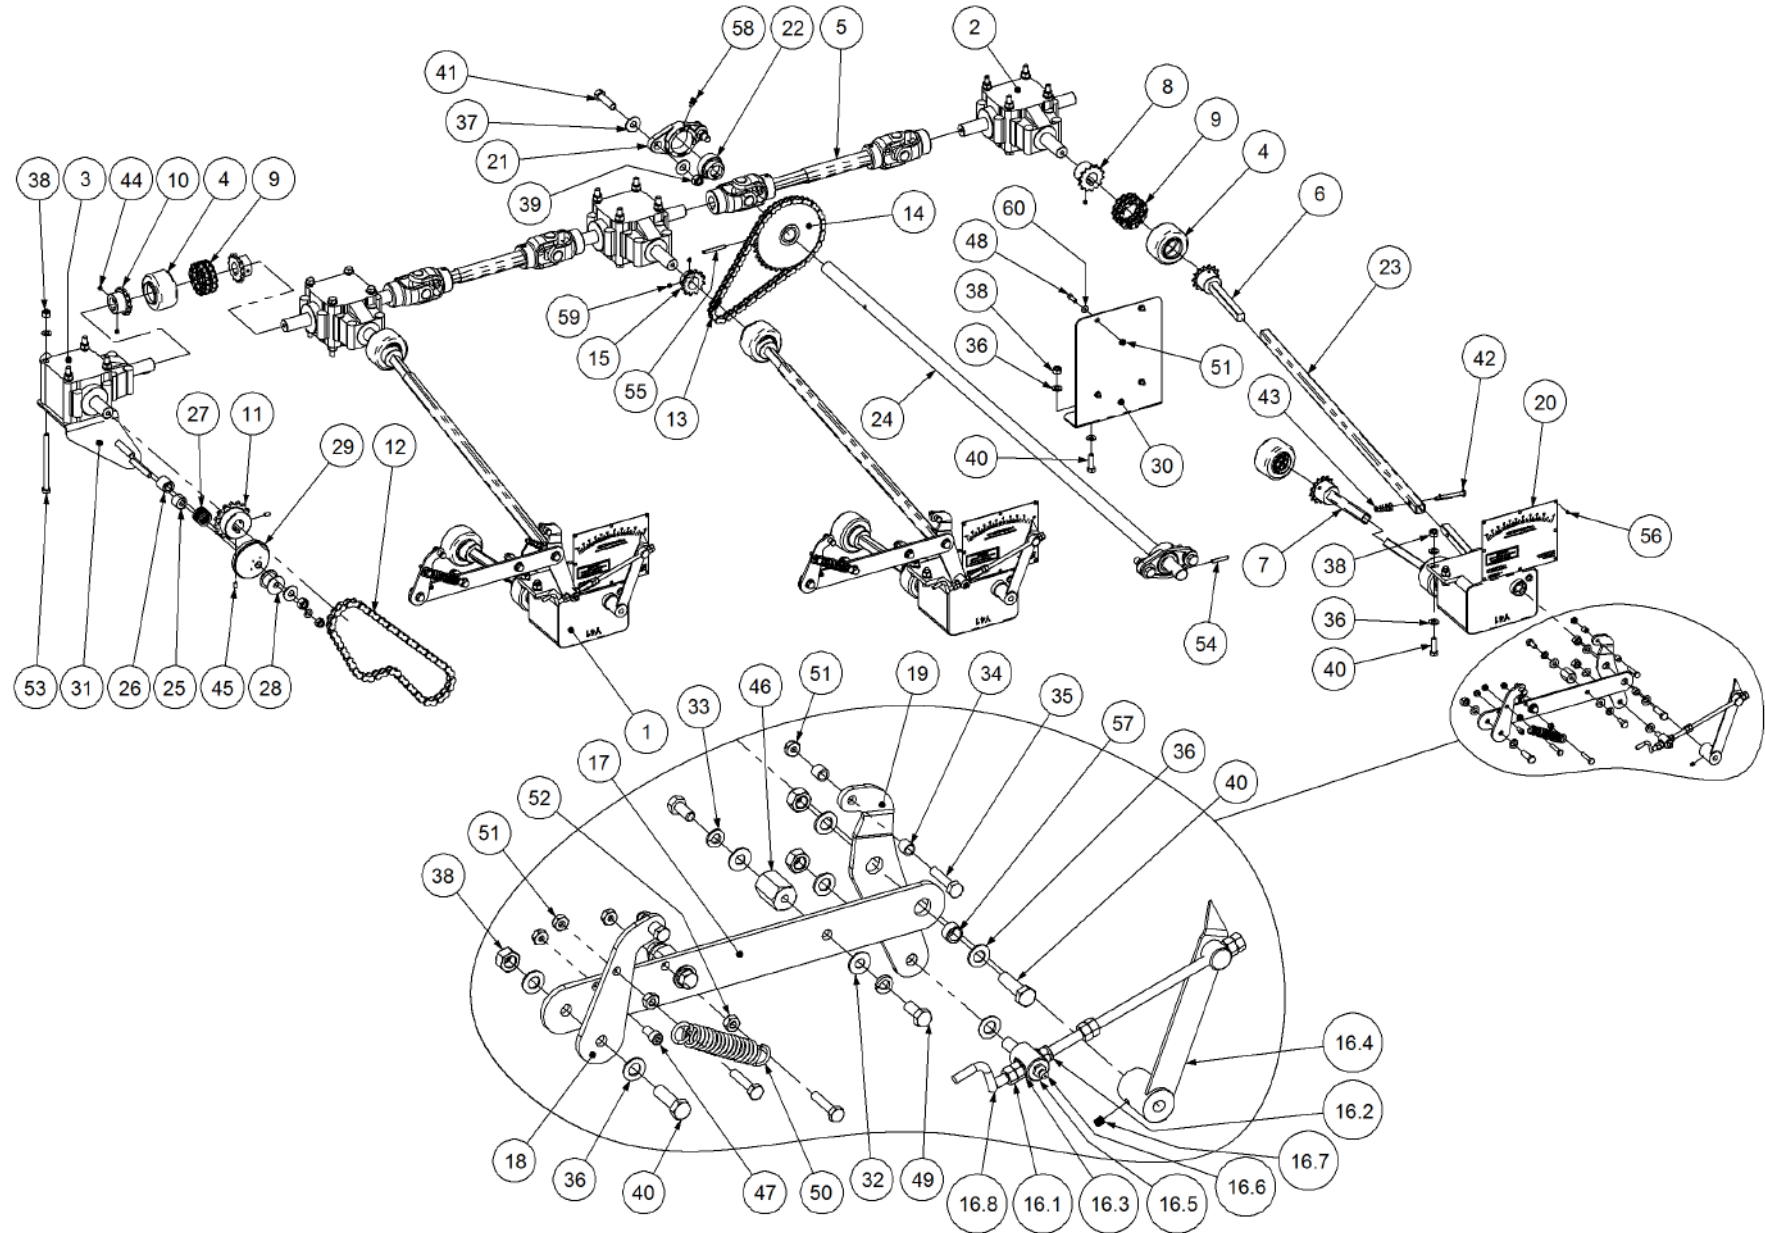

P/N 290453004 Drive Kit - Linear Control

P/N 290453004 Drive Kit - Linear Control

Key	Part Number	Description	Qty	Key	Part Number	Description	Qty
1	290000040	Zero Max Y41 w/- Sprockets & Shafts	3	28	290000004	Chain Tensioner - 10 Dia	1
2	130010111	Gearbox - Ratio 3.25:1	3	29	290000045	Chain Tensioner - Roller	1
2.1	130025477	Seal 25 ID - Gearbox	3	30	214602044	Chassis Mount - KEE Control Unit	1
3	130010006	Gearbox - Ratio 1:1	1	31	217302013	Drive Tensioner	1
3.1	130025477	Seal 25 ID - Gearbox	3	32	035108161	Flat Washer 5/16" ID	12
4	131000004	Chain Boot	7	33	036108000	Spring Washer 5/16" ID	12
5	131210420	Drive Shaft & Universal	2	34	209601006	Bush	12
6	290000007	Drive Shaft w/- Sprocket - 170 Lg	3	35	000060325	Bolt Hex Hd 1/4" UNC x 1-1/4"	12
7	290000009	Drive Tube w/- Sprocket - 150 Lg	3	36	035110191	Flat Washer 3/8" ID	77
8	290000034	Sprocket (Plastic) 1/2" BS x 14T - 25 ID	3	37	035113250	Flat Washer 1/2" ID	9
9	125412120	Chain 1/2" BS Duplex 13L	7	38	030130101	Nut 3/8" UNC Nyloc	39
10	127120141	Sprocket (Steel) 1/2"BS x 14T - 25 ID	2	39	030130131	Nut 1/2" UNC Nyloc	5
11	127150151	Sprocket (Plastic) 5/8" BS x 15T - 25 ID	1	40	000100325	Bolt Hex Hd 3/8" UNC x 1-1/4"	19
12	290452998	Chain Assy 5/8" O'ring (53 L + CL)	1	41	000130505	Bolt Hex Hd 1/2" UNC x 2"	4
13	290453010	Chain Assy 1/2" BS (57 L + CL)	1	42	095306050	Lynch Pin 1/4"	3
14	290453058	Sprocket (Steel) 1/2" BS x 39T	1	43	124112032	Spring - Compression	3
15	290453059	Sprocket - 12T	1	44	013110606	Grub Screw 1/4" UNC x 1/4"	7
16	209301001	Calibration Adjustment Kit	3	45	013110613	Grub Screw 1/4" UNC x 1/2"	2
16.1	030110081	Nut 5/16" UNC	6	46	208400064	Chain Tensioner Spacer	6
16.2	030130081	Nut 5/16" UNC Nyloc	1	47	010106012	Cap Screw 1/4" UNC x 1/2"	3
16.3	035108161	Flat Washer 5/16" ID	2	48	010106019	Cap Screw 1/4" UNC x 3/4"	4
16.4	209300001	Calibration Indicator	1	49	000080195	Bolt Hex Hd 5/16" UNC x 3/4"	12
16.5	290601007	Screw Swivel	1	50	124148050	Spring - Tension	3
16.6	111206000	Grease Nipple 1/4" UNF	1	51	030130061	Nut 1/4" UNC Nyloc	19
16.7	013110606	Grub Screw 1/4" UNC x 1/4"	2	52	030110061	Nut 1/4" UNC	6
16.8	209600001	Indicator Adjusting Screw	1	53	000101255	Bolt Hex Hd 3/8" UNC x 5"	16
17	209451002	Actuator Base Plate	3	54	090106038	Roll Pin 1/4" x 1-1/2"	1
18	209451003	Actuator Top Mount	3	55	090106050	Roll Pin 1/4" x 2"	1
19	209451004	Actuator Main Arm	3	56	094103001	Pop Rivet 1/8" Aluminium	24
20	192017514	Calibration Dial	3	57	208400076	Indent Plate Spacer - 4 Way	3
21	136420501	Bearing Housing - 2 Bolt	2	58	111206675	Grease Nipple 1/4" UNF - 67.5°	2
22	135220100	Bearing - 1" ID	2	59	GS-0606F	Grub Screw 1/4" UNF x 1/4"	2
23	290300740	Drive Tube	3	60	035106151	Flat Washer 1/4" ID	4
24	290453056	Crank Shaft	1				
25	290302077	Spacer	1				
26	290000046	Spacer Tensioner - 1" OD x 28 Lg	1				
27	124112026	Main Drive Torsion Spring RH.	1