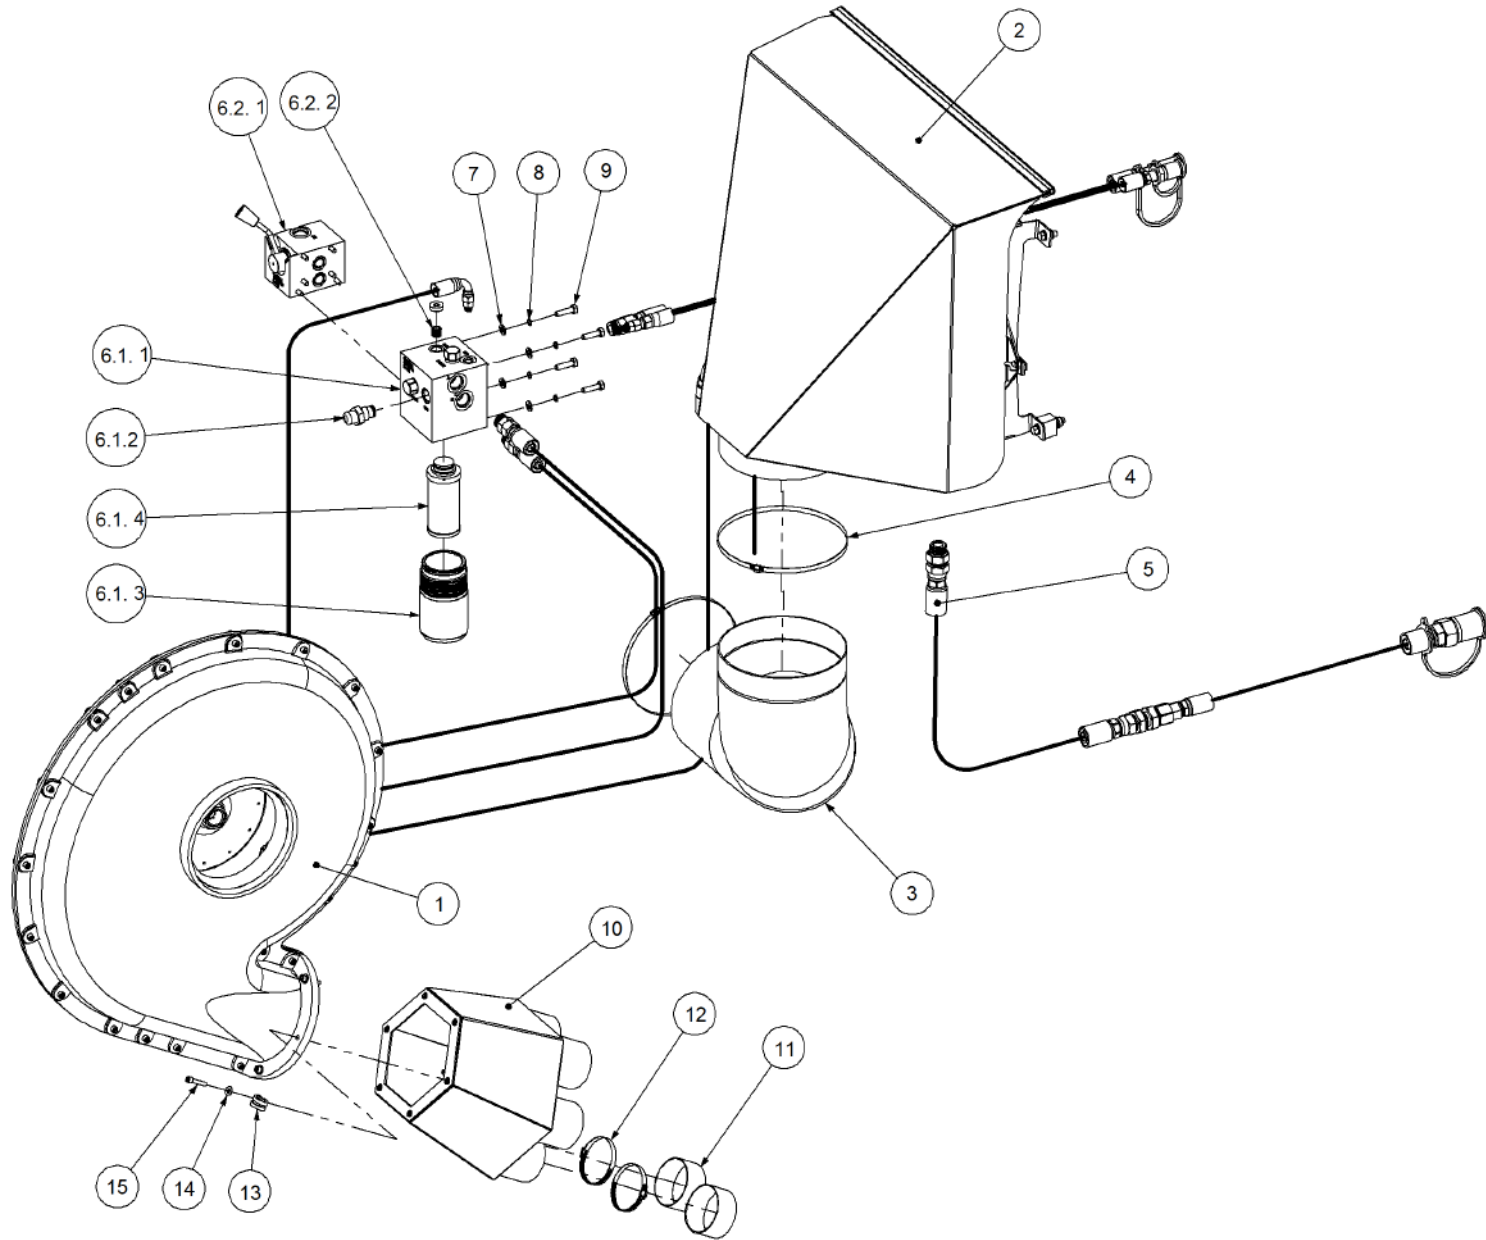

P/N 25000107 Blower Kit - Volvo w/- Diverter Valve

P/N 250000107 Blower Kit - Volvo w/- Diverter Valve

Key	Part Number	Description	Qty
1	250902003	Blower - Volvo (90 Deg)	1
2	205450010	Cooler Assy	1
3	205001000	Hose - 8" Nyladuct	1
4	101178229	Hose Clamp - 178 - 229	2
5	150000081	Hydraulic Hose & Fittings Kit	1
6	254000006	Anti Cavity Manifold & Diverter Valve	1
6.1	254000002	Anti Cavity Manifold	1
6.1.1	161000003	Anti Cavity Manifold	1
6.1.2	161000005	HI-VT Indicator	1
6.1.3	254000001	Filter Bowl	1
6.1.4	159424400	Filter Element	1
6.2	254000003	Diverter Valve	1
6.2.1	161000004	Diverter Valve 6 Bolt Version	1
6.2.2	013451313	Fitting - Plug 1/4" BspM	1
7	085108000	Flat Washer 8 ID	4
8	086108000	Spring Washer 8 ID	4
9	050080258	Bolt Hex Hd M8 x 25	4
10	259602000	Blower Outlet - 6 Outlet	1
11	197000762	Blank Off Cap 3" Black	2
12	101070090	Hose Clamp - Tridon 70 - 90	2
13	115001351	Cable Clamp 18mm	1
14	035106151	Flat Washer 1/4" ID	6
15	010106032	Cap Screw 1/4" UNC x 1-1/4"	6

Key	Part Number	Description	Qty