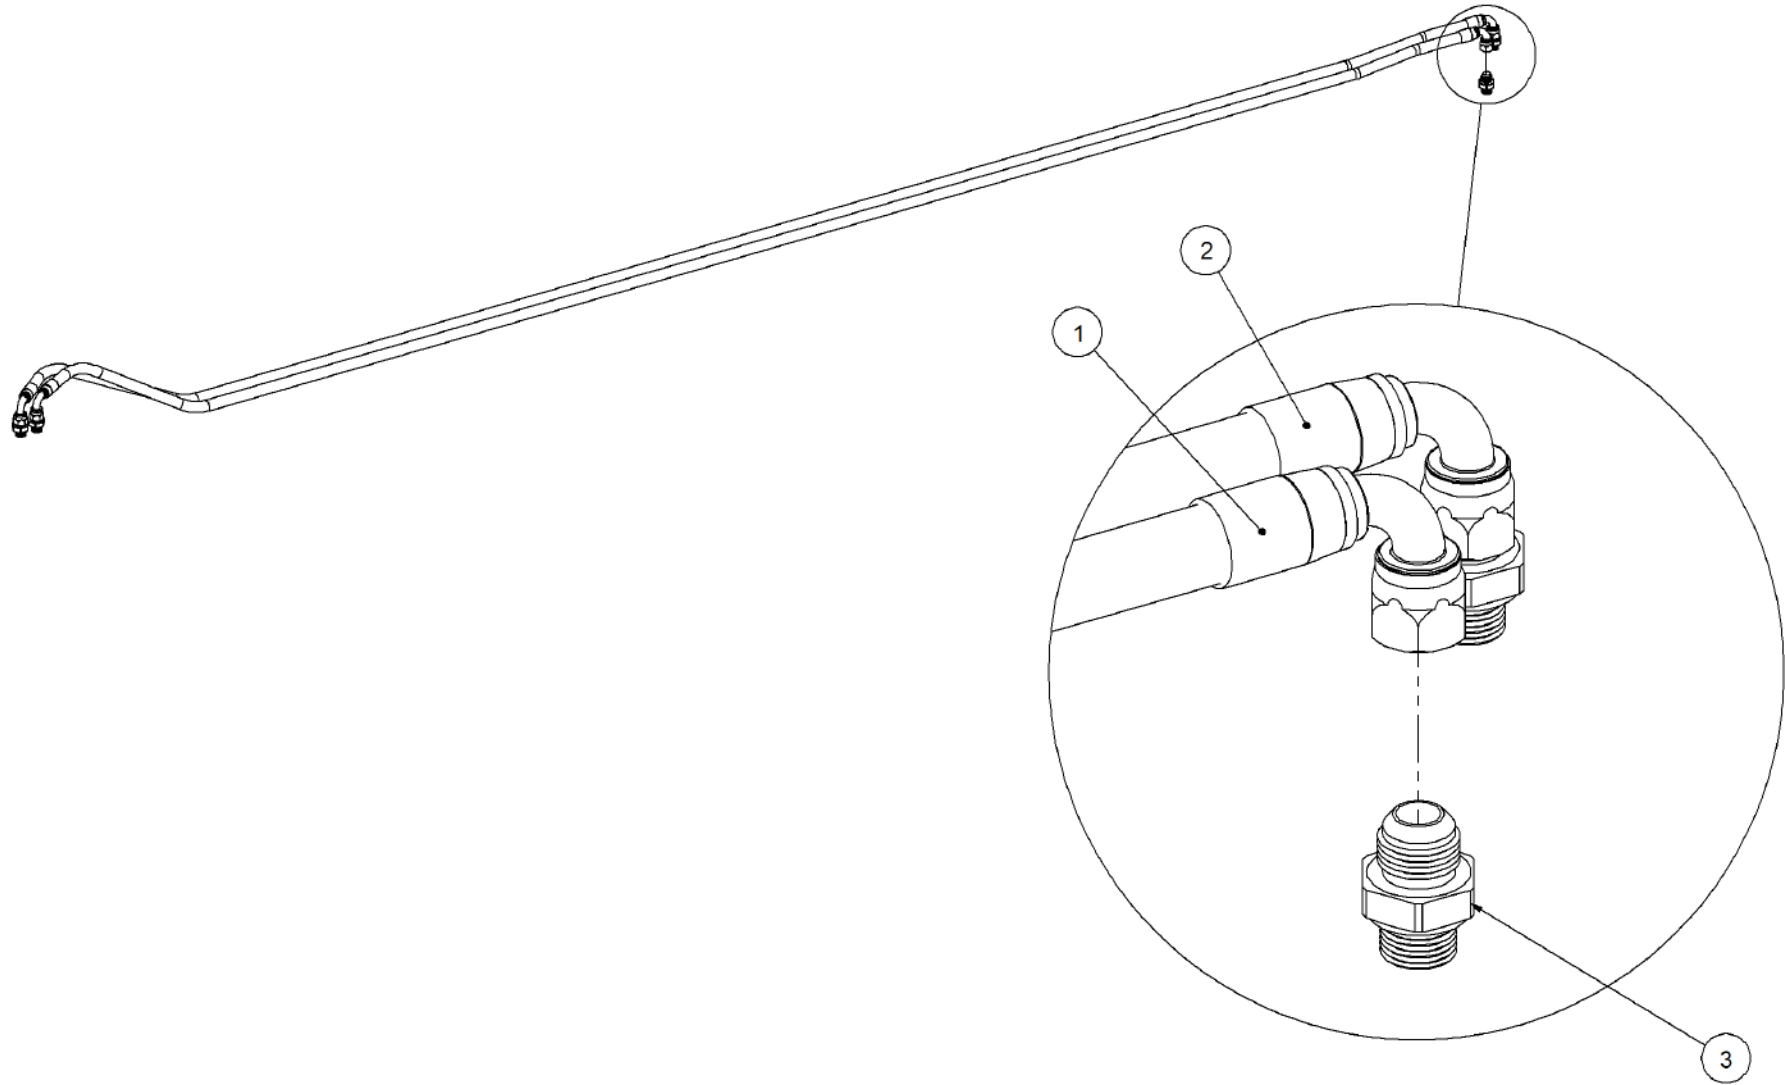

P/N 151300035

Hydraulic Hose & Fittings Kit

Key	Part Number	Description	Qty
1	151300036	Hyd Hose 1/2" DWB x 3400 Lg	1
2	151300037	Hyd Hose 1/2" DWB x 3500 Lg	1
3	15210F4OMX-S	Fitting - Connector 7/8" JicM x 1/2" BspM	4

Key	Part Number	Description	Qty