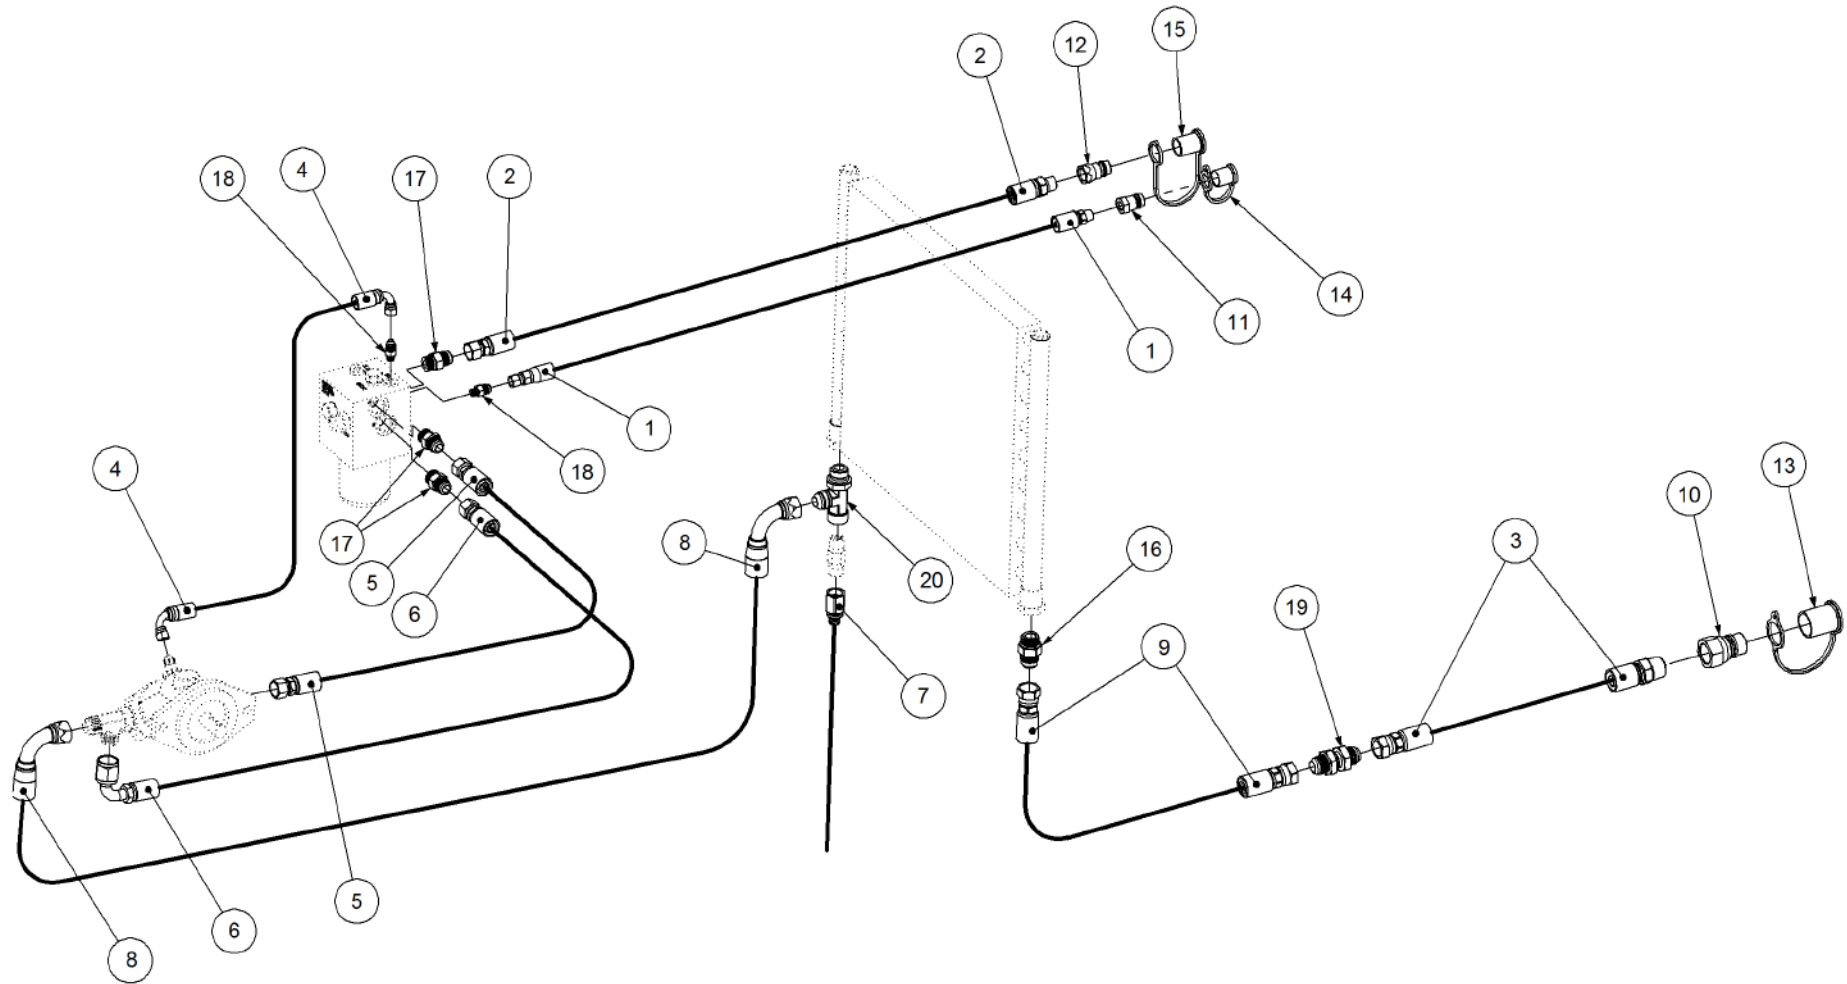

P/N 150000081 Hydraulic Hose & Fittings Kit

P/N 150000081

Hydraulic Hose & Fittings Kit

Key	Part Number	Description	Qty
1	150000082	Hyd Hose 3/8" SWB x 7058 Lg	1
2	150000086	Hyd Hose 5/8" DWB x 7078 Lg	1
3	150000084	Hyd Hose 3/4" SWB x 7077 Lg	1
4	150000051	Hyd Hose 3/8" SWB x 808 Lg	1
5	150000007	Hyd Hose 5/8" DWB x 676 Lg	1
6	150000083	Hyd Hose 5/8" DWB x 723 Lg	1
7	150000021	Hyd Hose 1/2" SFB x 1023 Lg	1
8	150000090	Hyd Hose 3/4" SWB x 1474 Lg	1
9	150000088	Hyd Hose 3/4" SWB x 874 Lg	1
10	1524010-6PBSPP	Coupling Q/R Male - 1" BspF	1
11	1524010-3P	Coupling Q/R Male (poppet) - 3/8" NptF	1
12	1528010-4	Coupling Q/R Male - 1/2" NptF	1
13	1525209-6	Dust Cap - 1"	1
14	1525209-3M	Dust Cap - 3/8"	1
15	1525209-4M	Dust Cap - 1/2"	1
16	15212F5OX-S	Fitting - Connector 1-1/16" JicM x 1-1/16" UnoM	1
17	15210F5OX-S	Fitting - Connector 7/8" JicM x 7/8" UnoM	3
18	1526F5OX-S	Fitting - Connector 9/16" JicM x 9/16" UnoM	2
19	15212WTX-WLN-S	Fitting - Bulkhead 1-1/16" JicM	1
20	152JB7037	Fitting - Tee 1/2" BspF x 1-1/16" JicM x 1-1/16" UnoM	1

Key	Part Number	Description	Qty