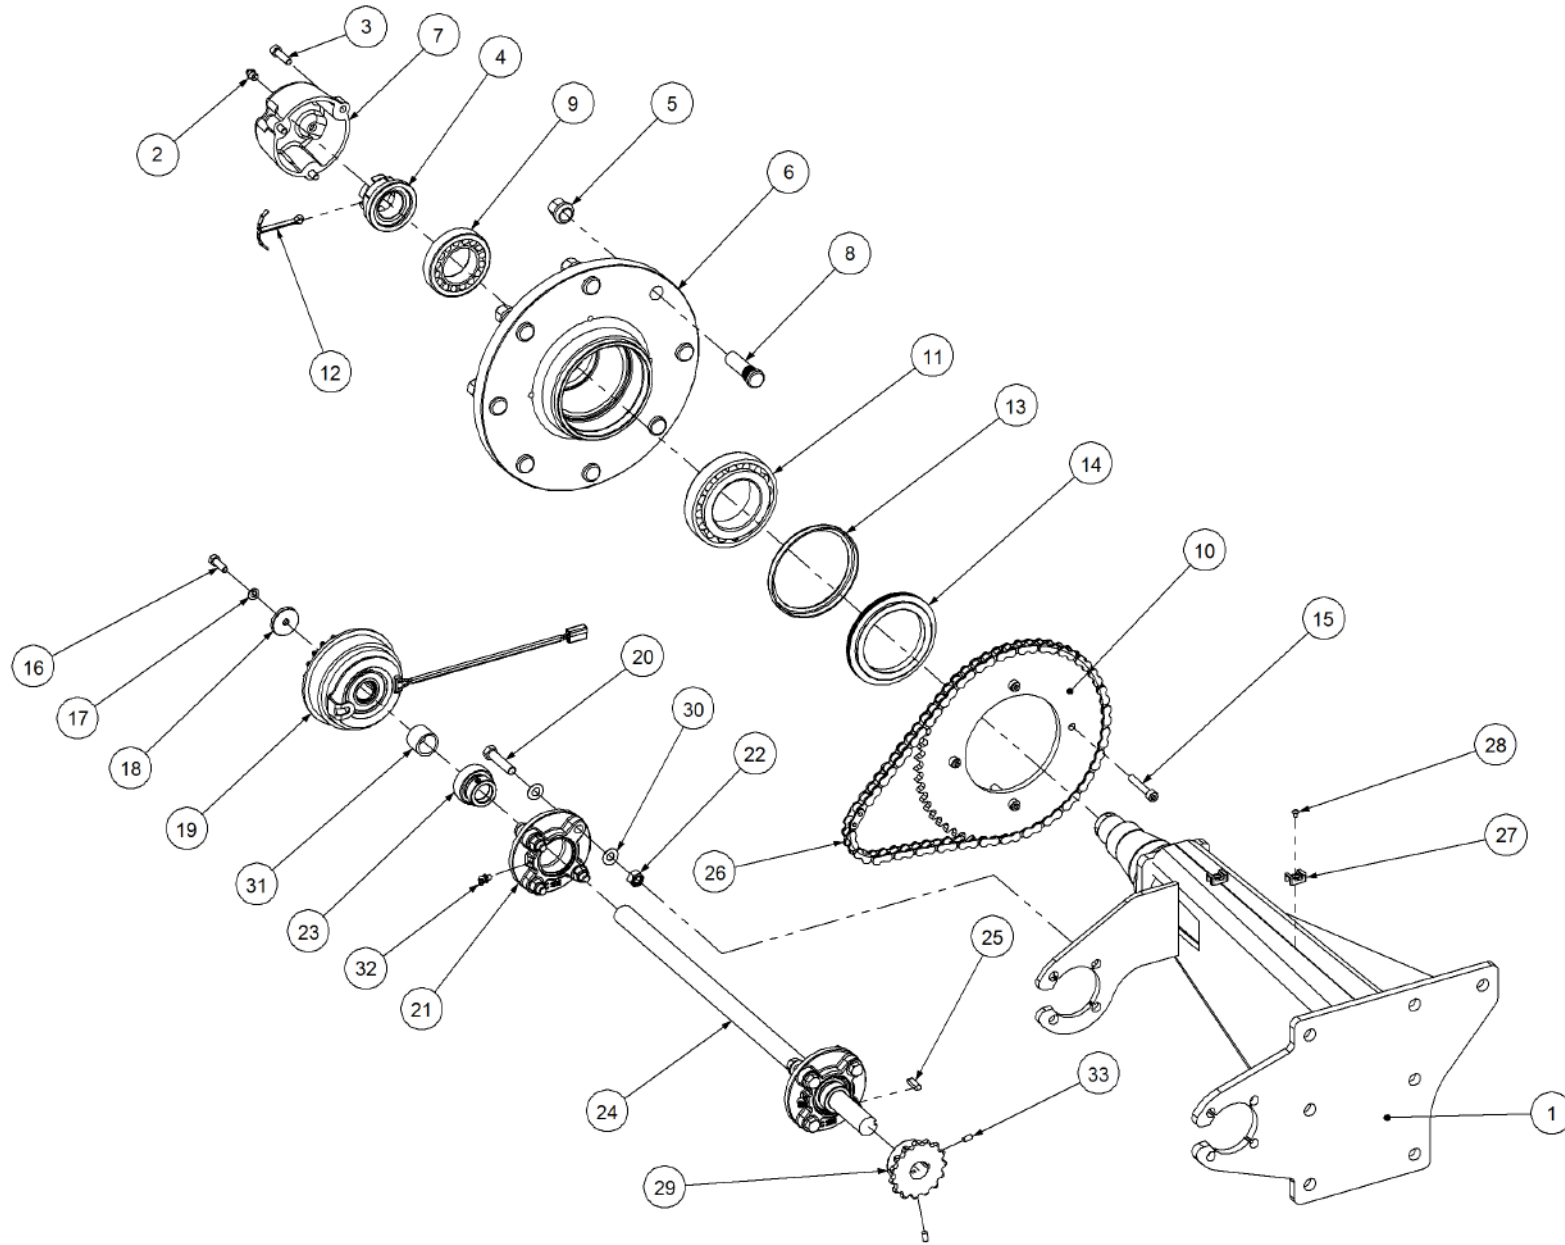

<b>Key</b>	<b>Part Number</b>	<b>Description</b>	<b>Qty</b>
------------	--------------------	--------------------	------------

**P/N 244453000**

**Axle Hub & Stub - Drive - 3.5T (8 stud) x 2.5m**

Key	Part Number	Description	Qty
1	244453001	Axle - Drive	1
2	111103000	Grease Nipple 1/8" BSP	1
3	060108030	Cap Screw M8 x 30	3
4	249092002	Axle Nut 1-1/2"	1
5	080161801	Wheel Nut M18	8
6	139075006	Hub - 8 stud	1
7	139075007	Grease Cap	1
8	056180600	Wheel Stud M18	8
9	135030210	Bearing Tapered Roller 50 ID	1
10	249150542	Sprocket Plate 5/8" BS x 60T	1
11	135030214	Bearing Tapered Roller 70 ID	1
12	092206080	Split Pin 6.3 Dia x 80	1
13	139075009	Wear Ring	1
14	139075008	Seal 3-1/2" ID	1
15	060108050	Cap Screw M8 x 50	4
16	000080255	Bolt Hex Hd 5/16" UNC x 1"	1
17	036108000	Spring Washer 5/16" ID	1
18	290000002	Retainer Washer	1
19	115005314	Electric Clutch w/- 18T Sprocket	1
20	000110505	Bolt Hex Hd 7/16" x 2" UNC	8
21	136220500	Bearing Housing - 4 Bolt	2
22	030130111	Nut 7/16" UNC Nyloc	8
23	135520525	Bearing - 1" ID	2
24	290000083	Clutch Shaft	1
25	182064625	Key 6.4 x 6.4 x 25 Lg	1
26	249063000	Chain 5/8" Simplex O'ring	1
27	115001512	Cable Clamp	2
28	094105000	Pop Rivet 3/16" Steel	2
29	127150150	Sprocket (Plastic) 5/8" BS x 15T - 1" ID	1
30	035111220	Flat Washer 7/16" ID	16
31	240000000	Bush	1
32	111206450	Grease Nipple 1/4" UNF - 45°	2