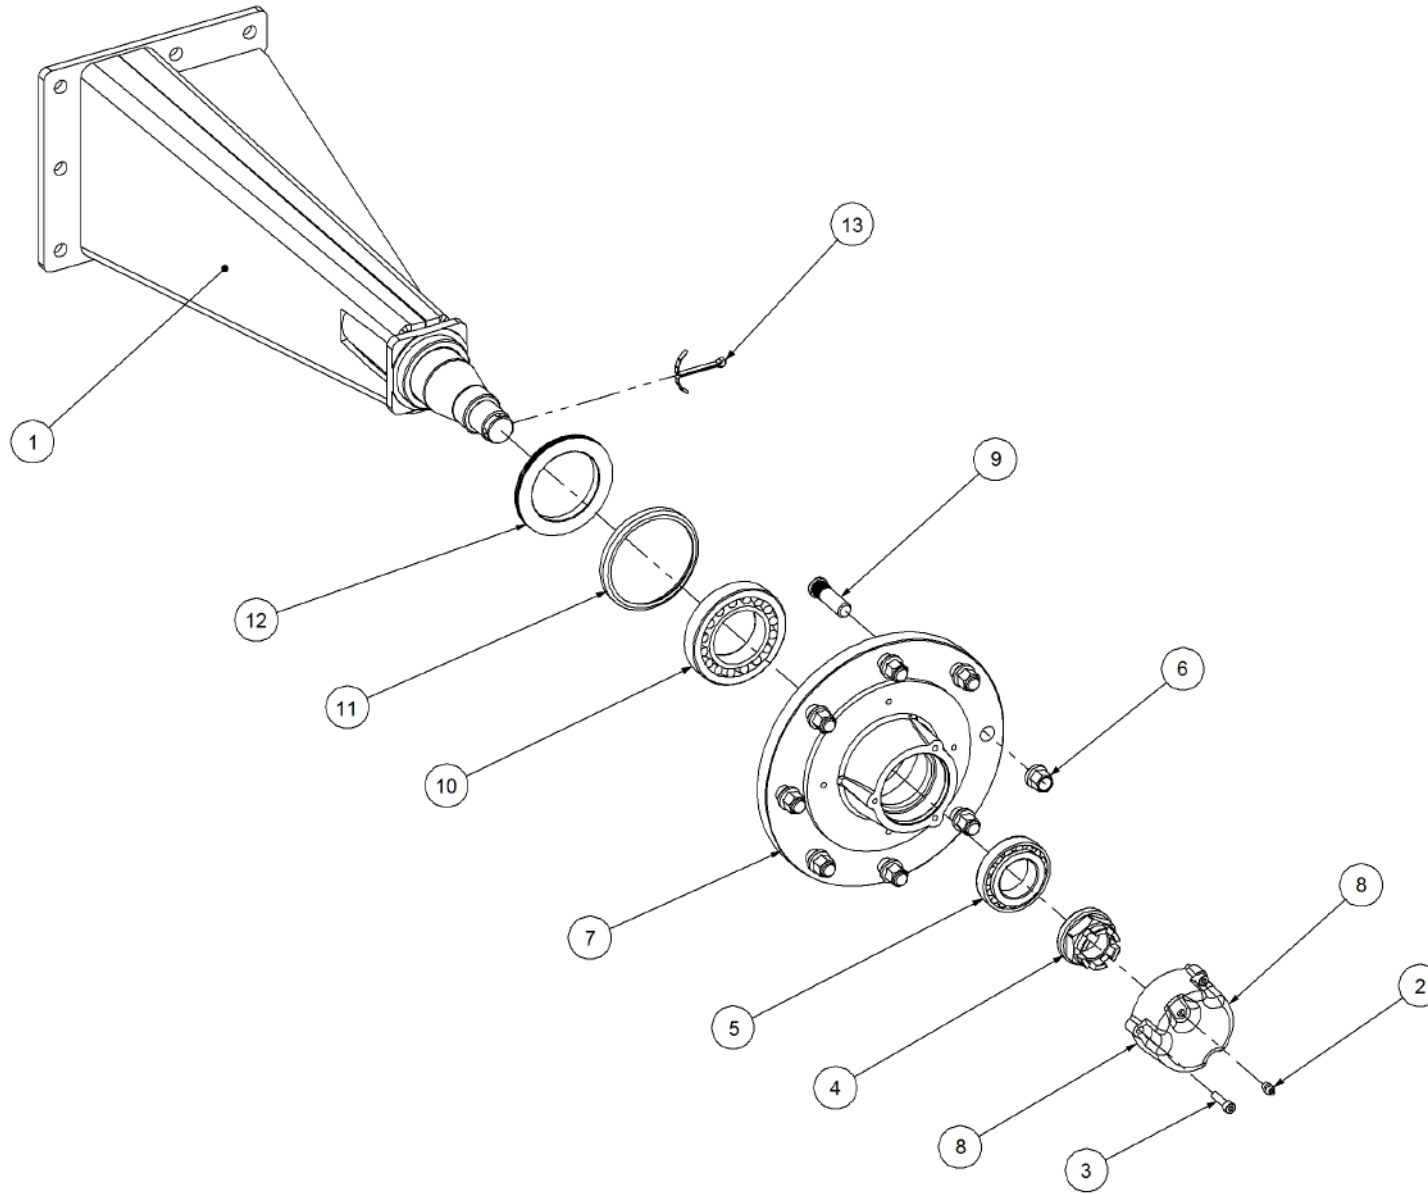

<b>Key</b>	<b>Part Number</b>	<b>Description</b>	<b>Qty</b>
------------	--------------------	--------------------	------------

**P/N 244454000 Axle Hub & Stub - Drive - 3.5T (8 stud) x 3.0m**

Key	Part Number	Description	Qty
1	244454001	Axle - Drive	1
2	111103000	Grease Nipple 1/8" BSP	1
3	060108030	Cap Screw M8 x 30	3
4	249092002	Axle Nut 1-1/2"	1
5	135030210	Bearing Tapered Roller 50 ID	1
6	080161801	Wheel Nut M18	8
7	139075006	Hub - 8 stud	1
8	139075007	Grease Cap	1
9	056180600	Wheel Stud M18	8
10	249150542	Sprocket Plate 5/8" BS x 60T	1
11	060108050	Cap Screw M8 x 50	4
12	135030214	Bearing Tapered Roller 70 ID	1
13	139075009	Wear Ring	1
14	139075008	Seal 3-1/2" ID	1
15	249063000	Chain 5/8" Simplex O'ring	1
16	092206080	Split Pin 6.3 Dia x 80	1
17	000080255	Bolt Hex Hd 5/16" UNC x 1"	1
18	036108000	Spring Washer 5/16" ID	1
19	290000002	Retainer Washer	1
20	115005314	Electric Clutch w/- 18T Sprocket	1
21	000110505	Bolt Hex Hd 7/16" x 2" UNC	8
22	136220500	Bearing Housing - 4 Bolt	2
23	030130111	Nut 7/16" UNC Nyloc	8
24	135520525	Bearing - 1" ID	2
25	290000081	Clutch Shaft 4500 TR	1
26	182064625	Key 6.4 x 6.4 x 25 Lg	1
27	127150150	Sprocket (Plastic) 5/8" BS x 15T - 1" ID	1
28	035111220	Flat Washer 7/16" ID	16
29	240000000	Bush	1
30	111206450	Grease Nipple 1/4" UNF - 45°	2
31	013110613	Grub Screw 1/4" UNC x 1/2"	2
32	115001512	Cable Clamp	3

Key	Part Number	Description	Qty
33	094105000	Pop Rivet 3/16" Steel	3

**P/N 245454000 Axle Hub & Stub - Lazy - 3.5T (8 stud) x 3.0m**

<b>Key</b>	<b>Part Number</b>	<b>Description</b>	<b>Qty</b>
1	245454001	Axle - Lazy	1
2	111103000	Grease Nipple 1/8" BSP	1
3	060108030	Cap Screw M8 x 30	3
4	249092002	Axle Nut 1-1/2"	1
5	135030210	Bearing Tapered Roller 50 ID	1
6	080161801	Wheel Nut M18	8
7	139075006	Hub - 8 stud	1
8	139075007	Grease Cap	1
9	056180600	Wheel Stud M18	8
10	135030214	Bearing Tapered Roller 70 ID	1
11	139075009	Wear Ring	1
12	139075008	Seal 3-1/2" ID	1
13	092206080	Split Pin 6.3 Dia x 80	1