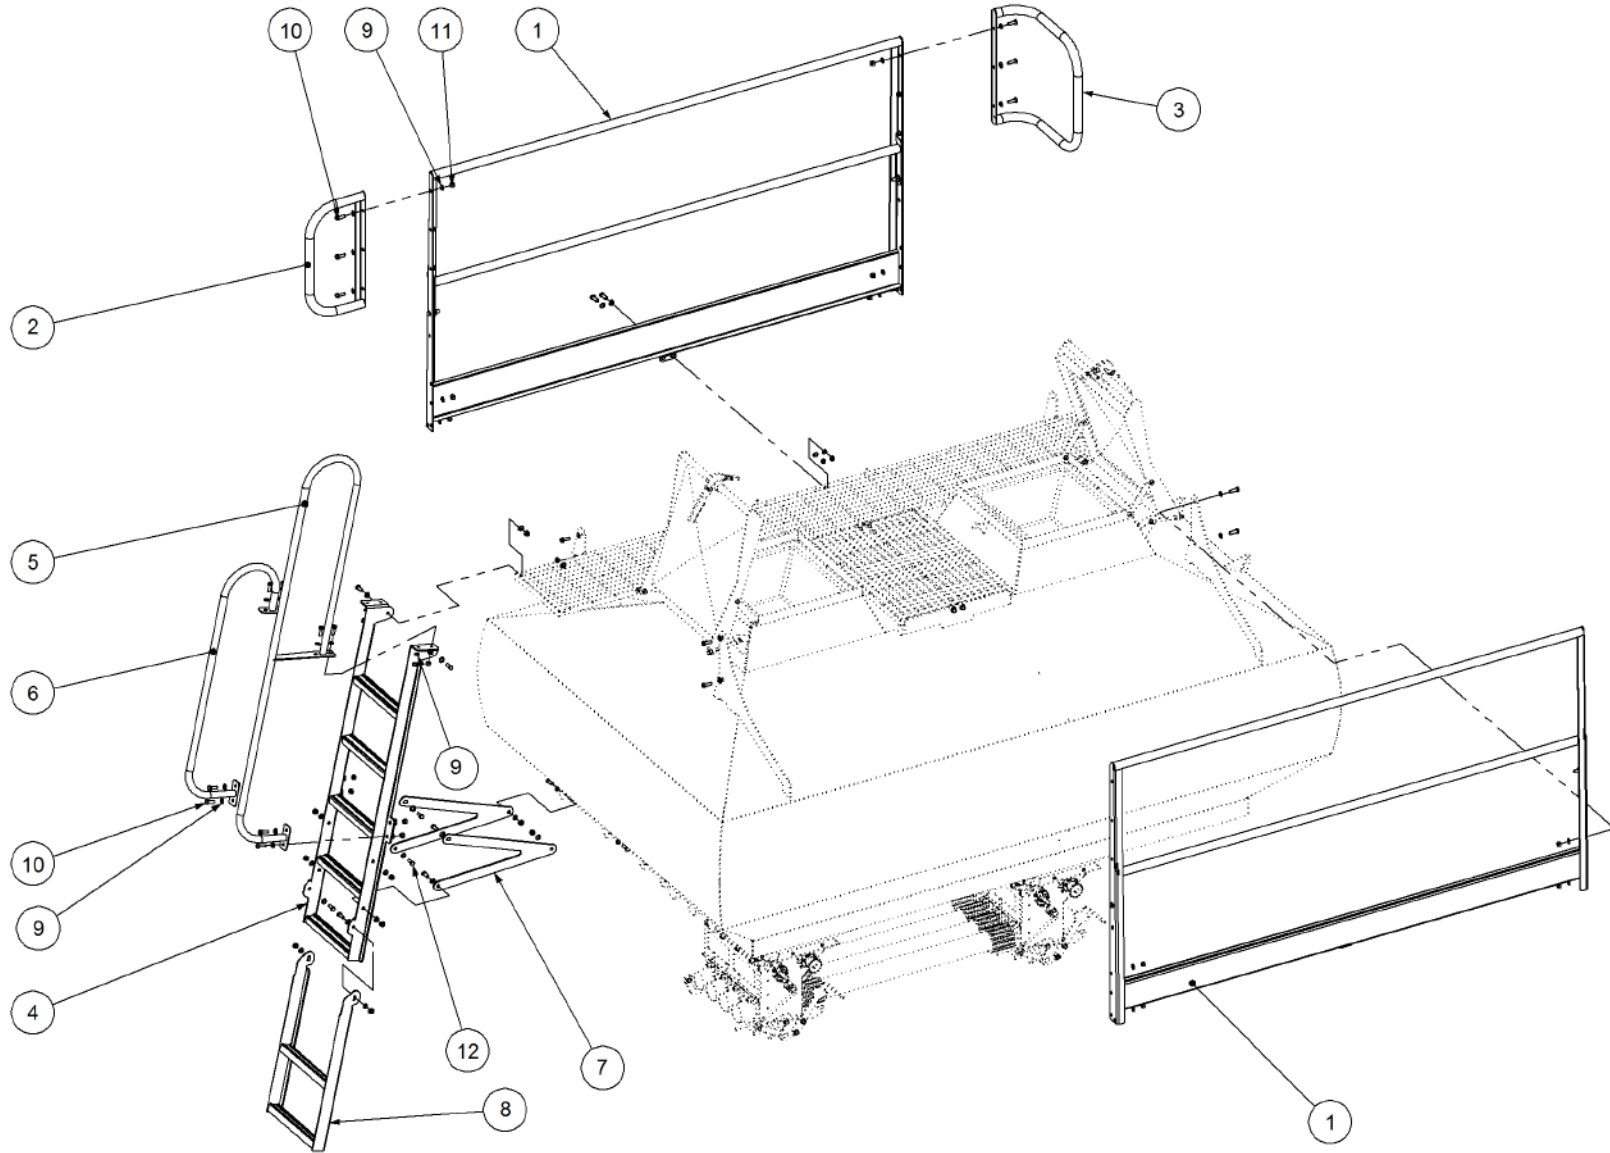

P/N 200452210 Handrail Kit - 4500 3 Bin

Key	Part Number	Description	Qty
1	206602081	Handrail Assy	2
2	206602053	Handrail End - Straight	1
3	206602052	Handrail End - Return	1
4	202300001	Ladder	1
5	202300012	Ladder Handrail - Extended	1
6	202300011	Ladder Handrail	1
7	202451001	Ladder Stay	2
8	202450001	Ladder Extension - 2 Step	1
9	085110000	Flat Washer 10 ID	72
10	050100308	Bolt Hex Hd M10 x 30	26
11	080121000	Nut M10 Nyloc	36
12	050100258	Bolt Hex Hd M10 x 25	10

Key	Part Number	Description	Qty