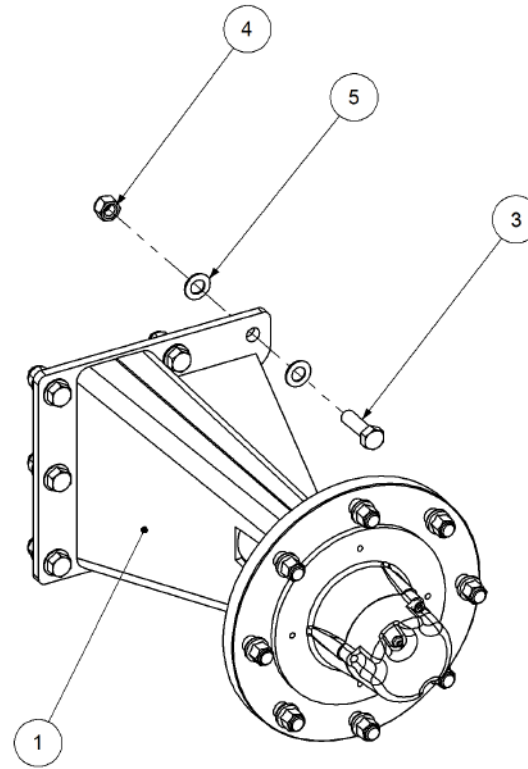

P/N 248453000

Axle Hub & Stub Kit - 3.5T (8 stud) x 2.5m

Key	Part Number	Description	Qty
1	245453000	Axle Hub & Stub - Lazy - 3.5T (8 stud) x 2.5m	1
2	244453000	Axle Hub & Stub - Drive - 3.5T (8 stud) x 2.5m	1
3	000160505	Bolt Hex Hd 5/8" UNC x 2"	14
4	030130161	Nut 5/8" UNC Nyloc	14
5	085116000	Flat Washer 16 ID	28

Key	Part Number	Description	Qty