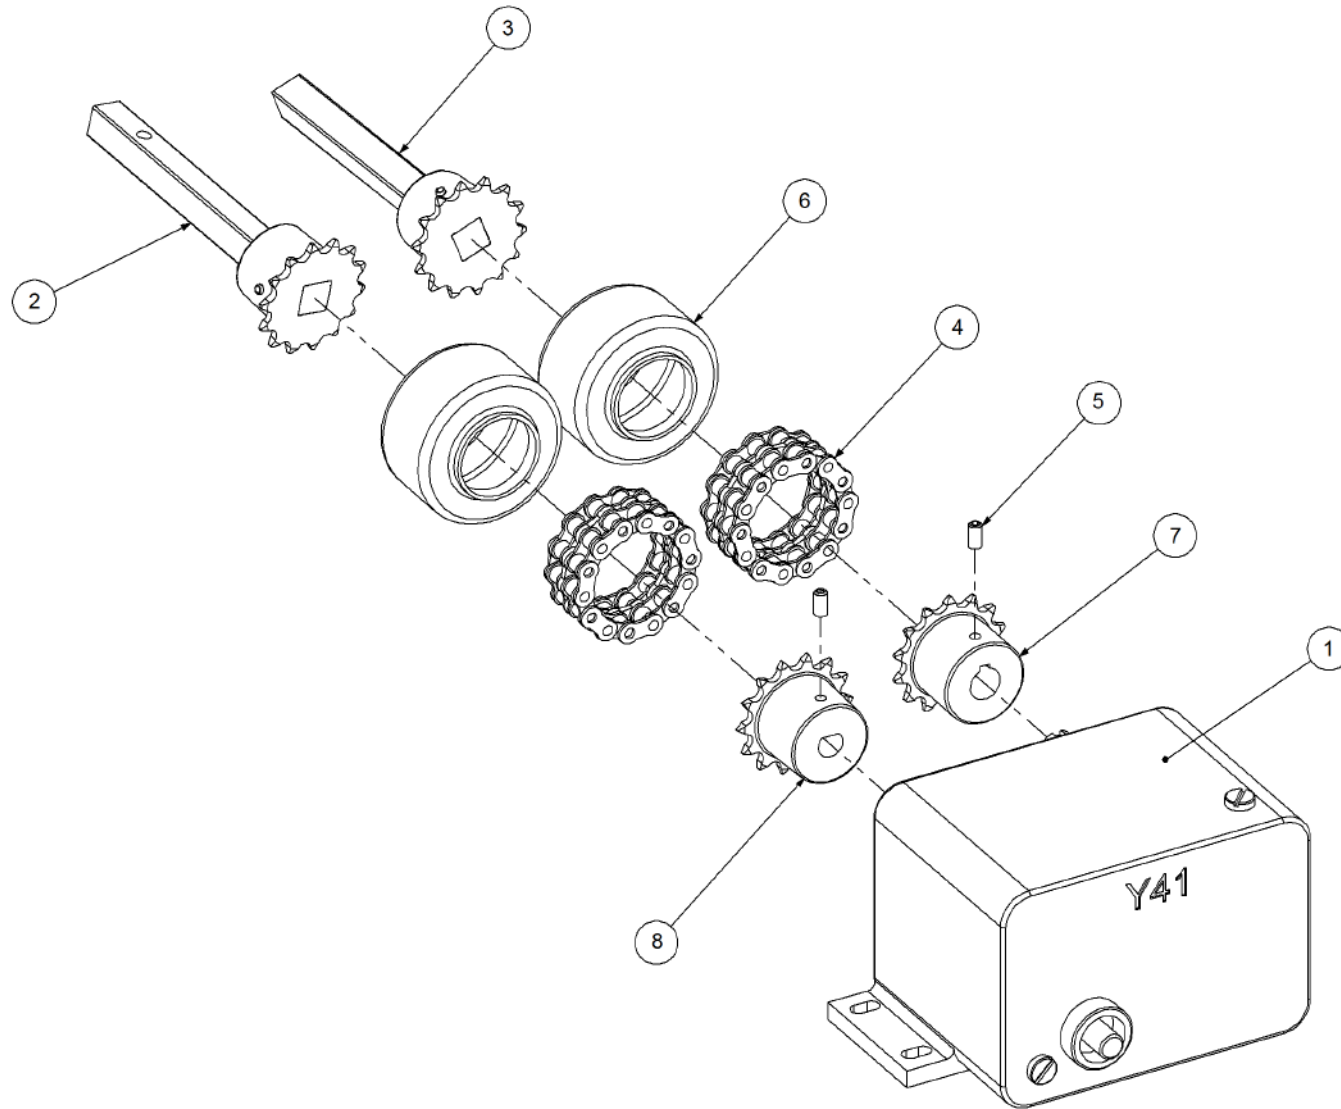

P/N 290000040 Zero Max Y41 w/- Sprockets & Shafts

P/N 290000040 Zero Max Y41 w/- Sprockets & Shafts

Key	Part Number	Description	Qty	Key	Part Number	Description	Qty
1	130004100	Zero Max Y41 Gear Box	1				
1.1	130012008	Seal 1/2" ID - Y Zeromax	1				
1.2	130012012	Seal 5/8" ID - Y Zeromax	1				
1.3	130549600	Gasket - Y Zeromax	2				
2	290000011	Drive Shaft w/- Sprocket	1				
3	290000007	Drive Shaft w/- Sprocket - 170 Lg	1				
4	125412120	Chain 1/2" BS Duplex 13L	2				
5	013110613	Grub Screw 1/4" UNC x 1/2"	2				
6	131000004	Chain Boot	2				
7	290000032	Sprocket (Plastic) 1/2" BS x 14T - 5/8" ID	1				
8	290000033	Sprocket (plastic) 1/2" BS x 14T - 'D' Bore	1