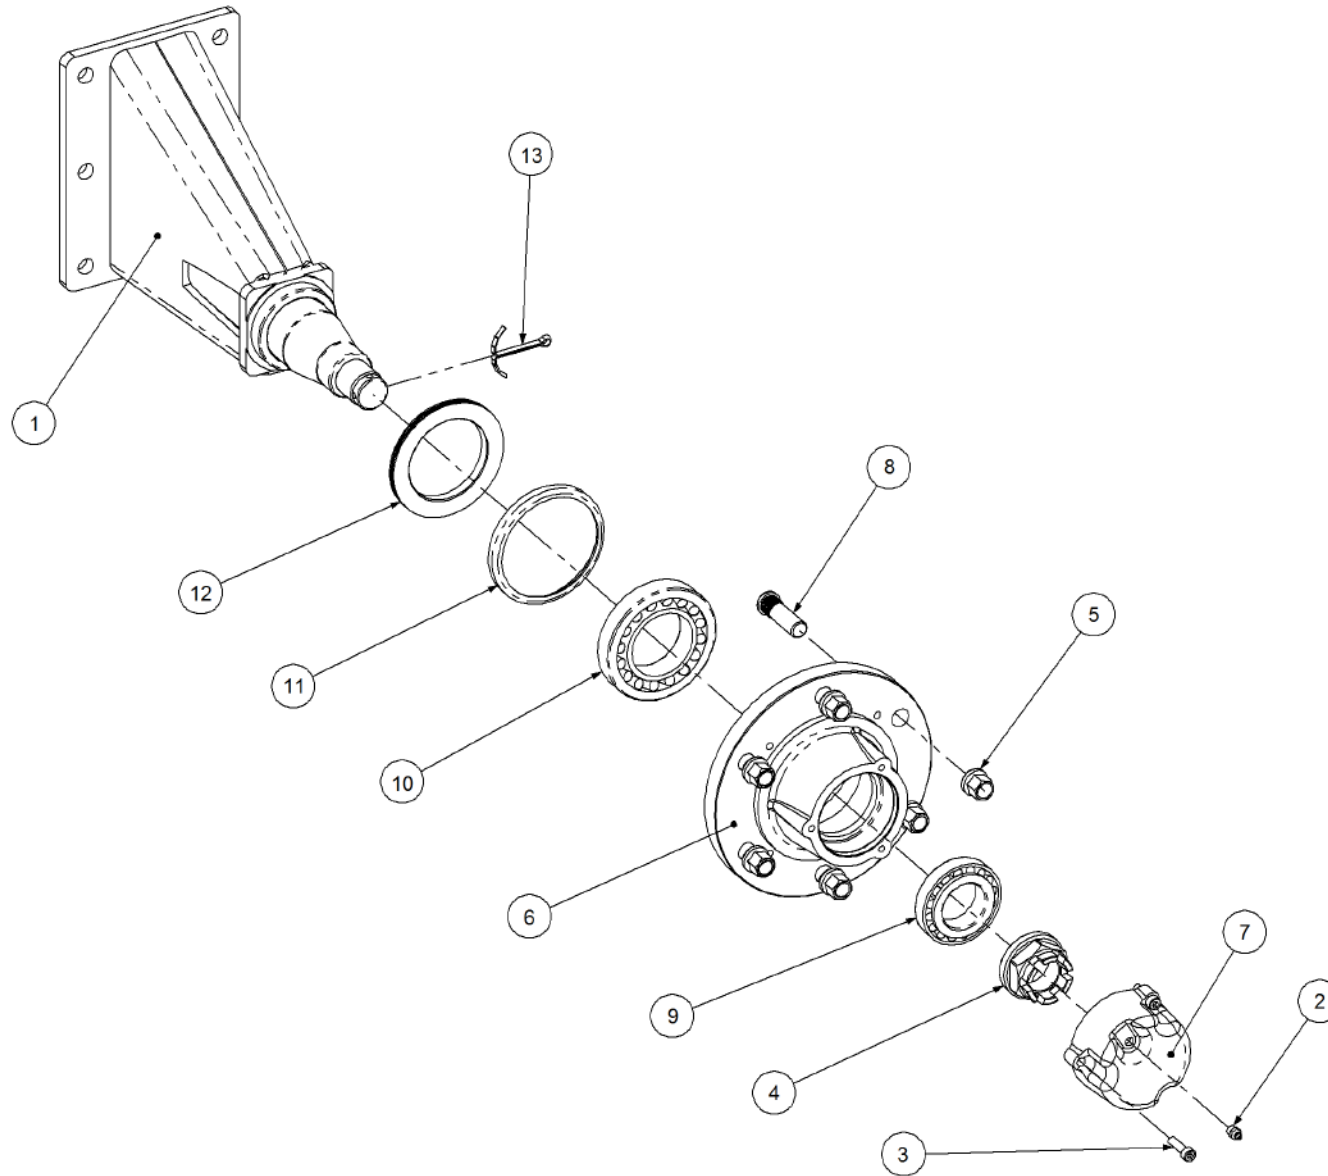

<b>Key</b>	<b>Part Number</b>	<b>Description</b>	<b>Qty</b>
------------	--------------------	--------------------	------------

P/N 248450000

**Axle Hub & Stub Kit - 3.5T (6 stud) x 2.1m**

Key	Part Number	Description	Qty
1	244300000	Axle Hub & Stub - Drive - 3.5T (6 stud) x 2.1m	1
2	245300000	Axle Hub & Stub - Lazy - 3.5T (6 stud) x 2.1m	1
3	085116000	Flat Washer 16 ID	24
4	000160505	Bolt Hex Hd 5/8" UNC x 2"	12
5	030130161	Nut 5/8" UNC Nyloc	12

Key	Part Number	Description	Qty
-----	-------------	-------------	-----

**P/N 244300000 Axle Hub & Stub - Drive - 3.5T (6 stud) x 2.1m**

Key	Part Number	Description	Qty	Key	Part Number	Description	Qty
1	244300001	Axle - Drive	1	33	013110613	Grub Screw 1/4" UNC x 1/2"	2
2	111103000	Grease Nipple 1/8" BSP	1				
3	060108030	Cap Screw M8 x 30	3				
4	249092002	Axle Nut 1-1/2"	1				
5	080161801	Wheel Nut M18	6				
6	139075004	Hub - 6 stud	1				
7	139075007	Grease Cap	1				
8	056180600	Wheel Stud M18	6				
9	249150542	Sprocket Plate 5/8" BS x 60T	1				
10	060108050	Cap Screw M8 x 50	4				
11	135030210	Bearing Tapered Roller 50 ID	1				
12	135030214	Bearing Tapered Roller 70 ID	1				
13	139075009	Wear Ring	1				
14	139075008	Seal 3-1/2" ID	1				
15	249063000	Chain 5/8" Simplex O'ring	1				
16	000080255	Bolt Hex Hd 5/16" UNC x 1"	1				
17	036108000	Spring Washer 5/16" ID	1				
18	290000002	Retainer Washer	1				
19	092206080	Split Pin 6.3 Dia x 80	1				
20	115005314	Electric Clutch w/- 18T Sprocket	1				
21	000110505	Bolt Hex Hd 7/16" x 2" UNC	8				
22	136220500	Bearing Housing - 4 Bolt	2				
23	135520525	Bearing - 1" ID	2				
24	290000080	Clutch Shaft	1				
25	182064625	Key 6.4 x 6.4 x 25 Lg	1				
26	030130111	Nut 7/16" UNC Nyloc	8				
27	127150150	Sprocket (Plastic) 5/8" BS x 15T - 1" ID	1				
28	115001512	Cable Clamp	1				
29	094105000	Pop Rivet 3/16" Steel	1				
30	240000000	Bush	1				
31	035111220	Flat Washer 7/16" ID	16				
32	111206450	Grease Nipple 1/4" UNF - 45°	2				