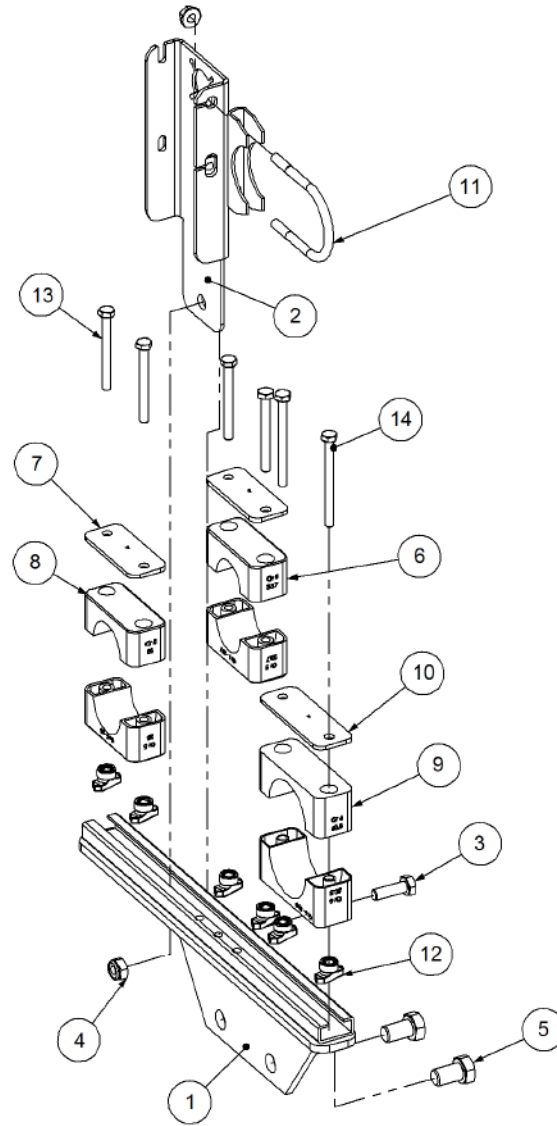

P/N 291400002 Dispatch Kit - Ground Drive

Key	Part Number	Description	Qty
1	235600001	Hose Holder 4 Way	2
2	116503080	Electric Scales	1
3	198691208	Operator's Manual	1
4	199005011	Spray Can - Green	1
5	OZ300C	Ozspray Industry Grade 300gm Aerosol	1
6	193003765	Retainer Clip - Sprocket	1
7	208400034	Metering Unit Blank-Off 100%	4
8	208400033	Metering Unit Blank-Off 66%	4
9	208400032	Metering Unit Blank-Off 33%	4
10	208600058	Metering Unit Blank Off (Canola) LH	2
11	208600060	Metering Unit Blank Off (Canola) RH	2
12	126131405	Sprocket (Plastic) 1/2" BS x 14T - 5/8" ID	1
13	126132106	Sprocket (Plastic) 1/2" BS x 21T - 5/8" ID	1
14	290000032	Sprocket (Plastic) 1/2" BS x 14T - 5/8" ID	1
15	290000031	Sprocket (Plastic) 1/2" BS x 14T - 3/4" ID	1
16	197809005	Weighing Container	1
17	197000765	Blank Off Cap 3"	4
18	280000276	Camlock 3" Male With Tail	4
19	197959535	Blank Off Sponge	6
20	208400045	Crank Handle - Short	1
21	208400095	Crank Handle	1
22	208076050	Air Restrictor	2
23	233260120	Hyd Hose & Electrical Connector Assy	1
24	159424400	Filter Element	1
25	152BU-144	Backup Washer	1

Key	Part Number	Description	Qty