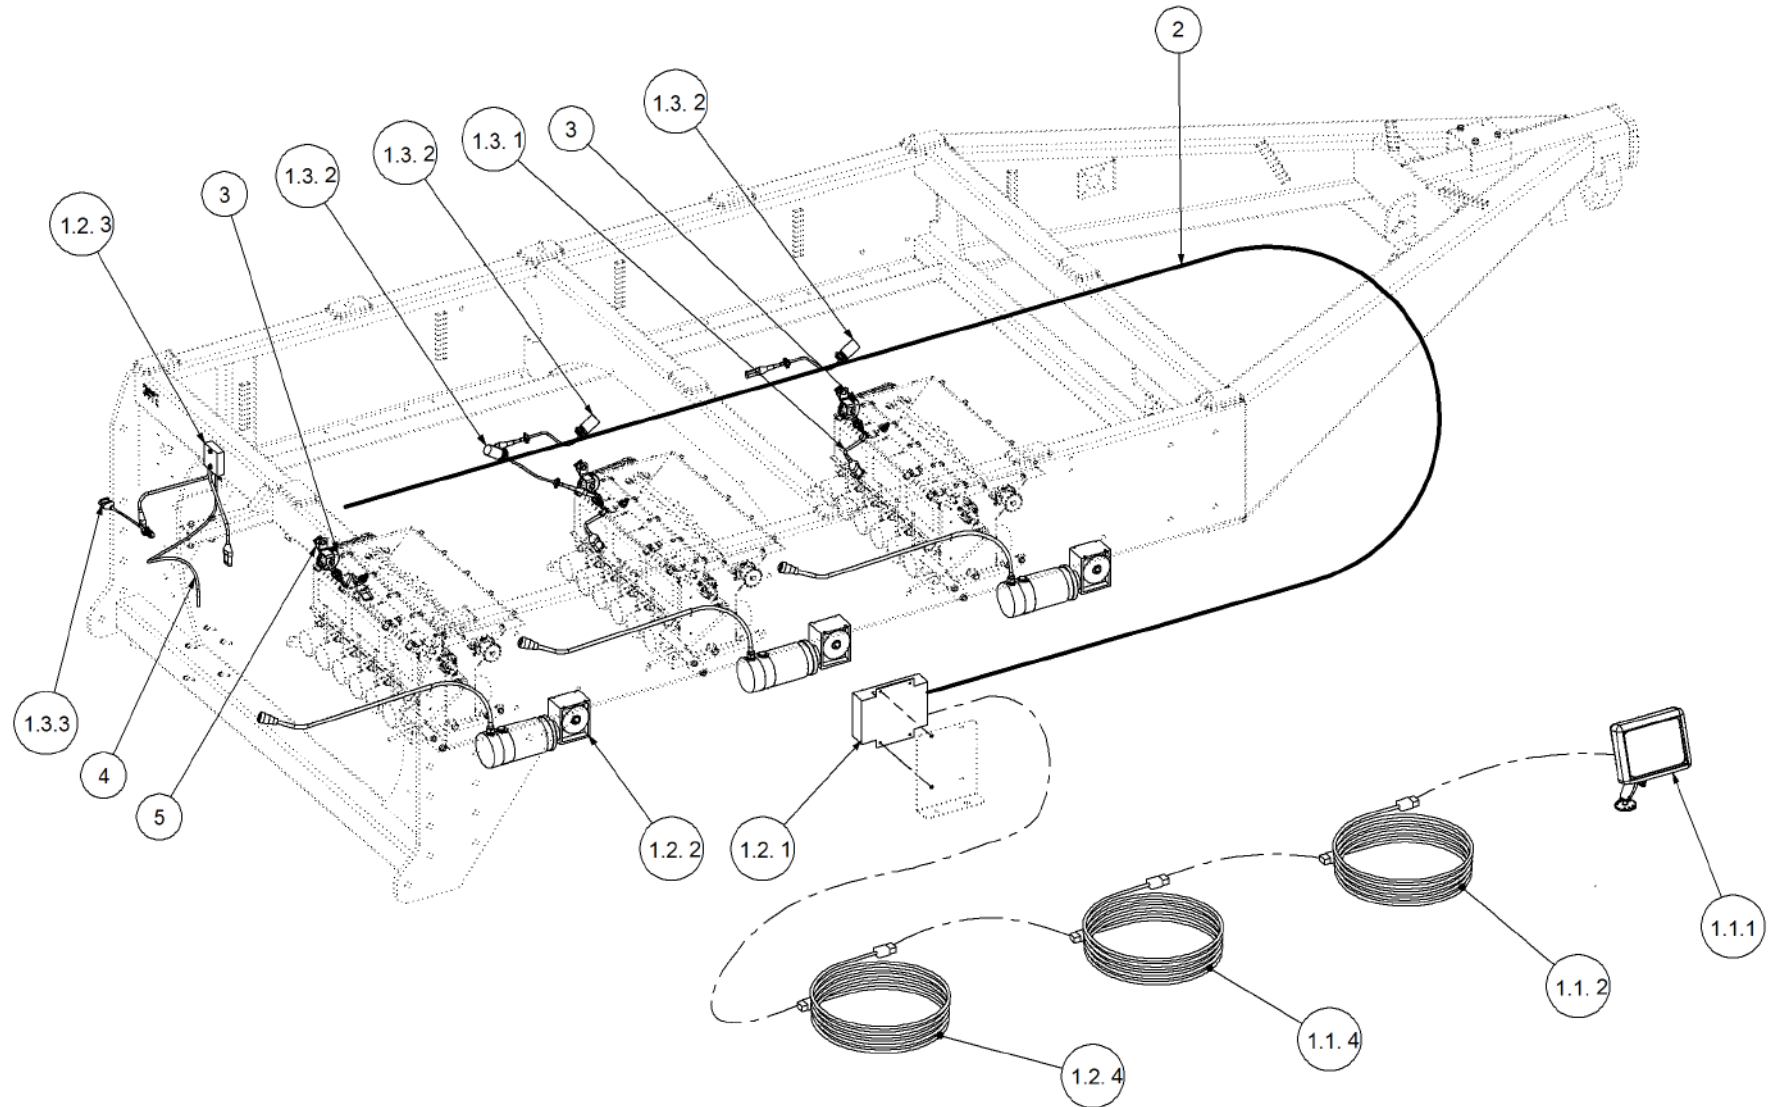

P/N 156590001 Stauff Clamp Kit

Key	Part Number	Description	Qty
1	156142160	Clamp Pipe Single 16 Dia	9
2	156162000	Clamp Top Plate	9
3	156143254	Clamp Pipe Single 25.4 Dia	9
4	156163000	Clamp Top Plate	9
5	156164000	Clamp Top Plate	8
6	156144280	Clamp Pipe Single 28 Dia	8
7	050060408	Bolt Hex Hd M6 x 40	36
8	050060458	Bolt Hex Hd M6 x 45	16
9	156180006	Stauff Rail Nut M6	52

Key	Part Number	Description	Qty