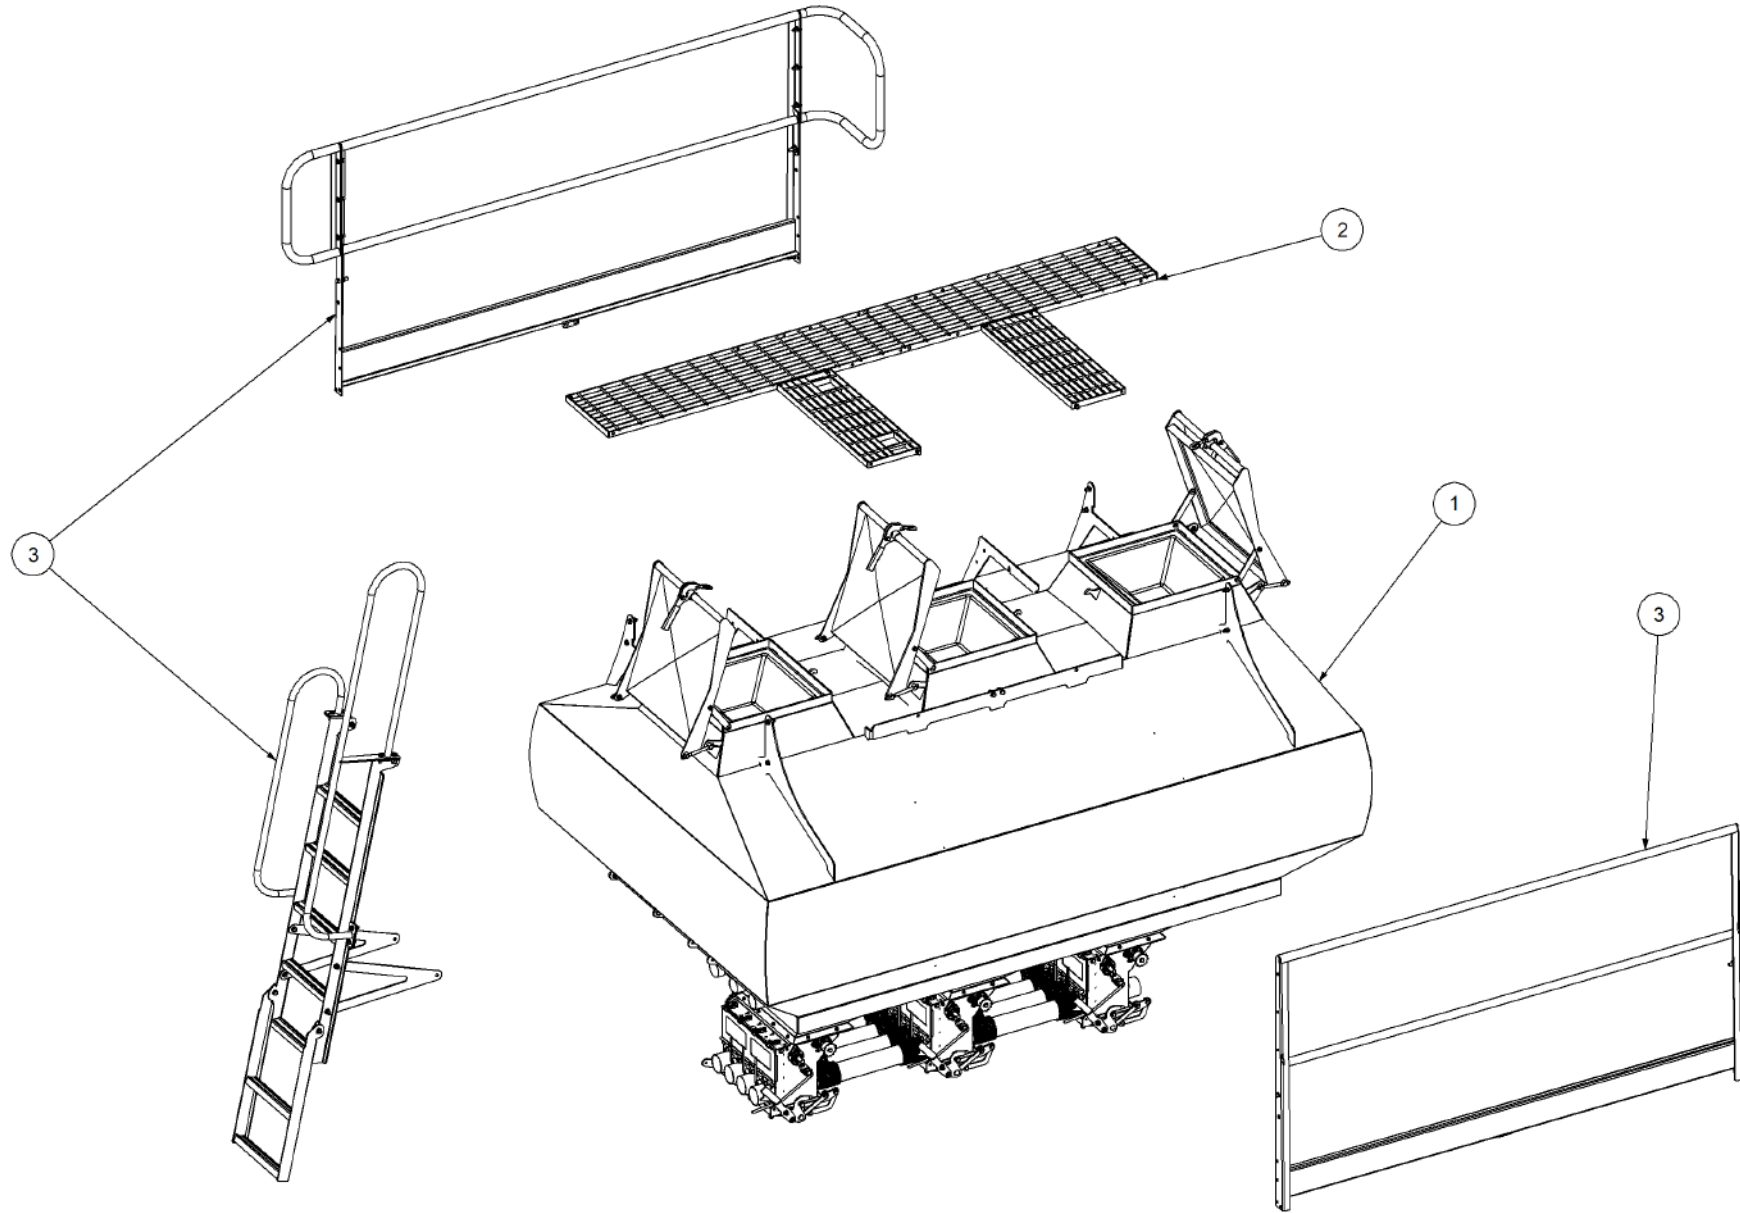

P/N 200453000

Bin Assembly - 4500 3 Bin

Key	Part Number	Description	Qty
1	200453250	Bin Sub Assembly - 4500 3 Bin	1
2	200453215	Walkway Kit - 4500 3 Bin	1
3	200452210	Handrail Kit - 4500 3 Bin	1

Key	Part Number	Description	Qty