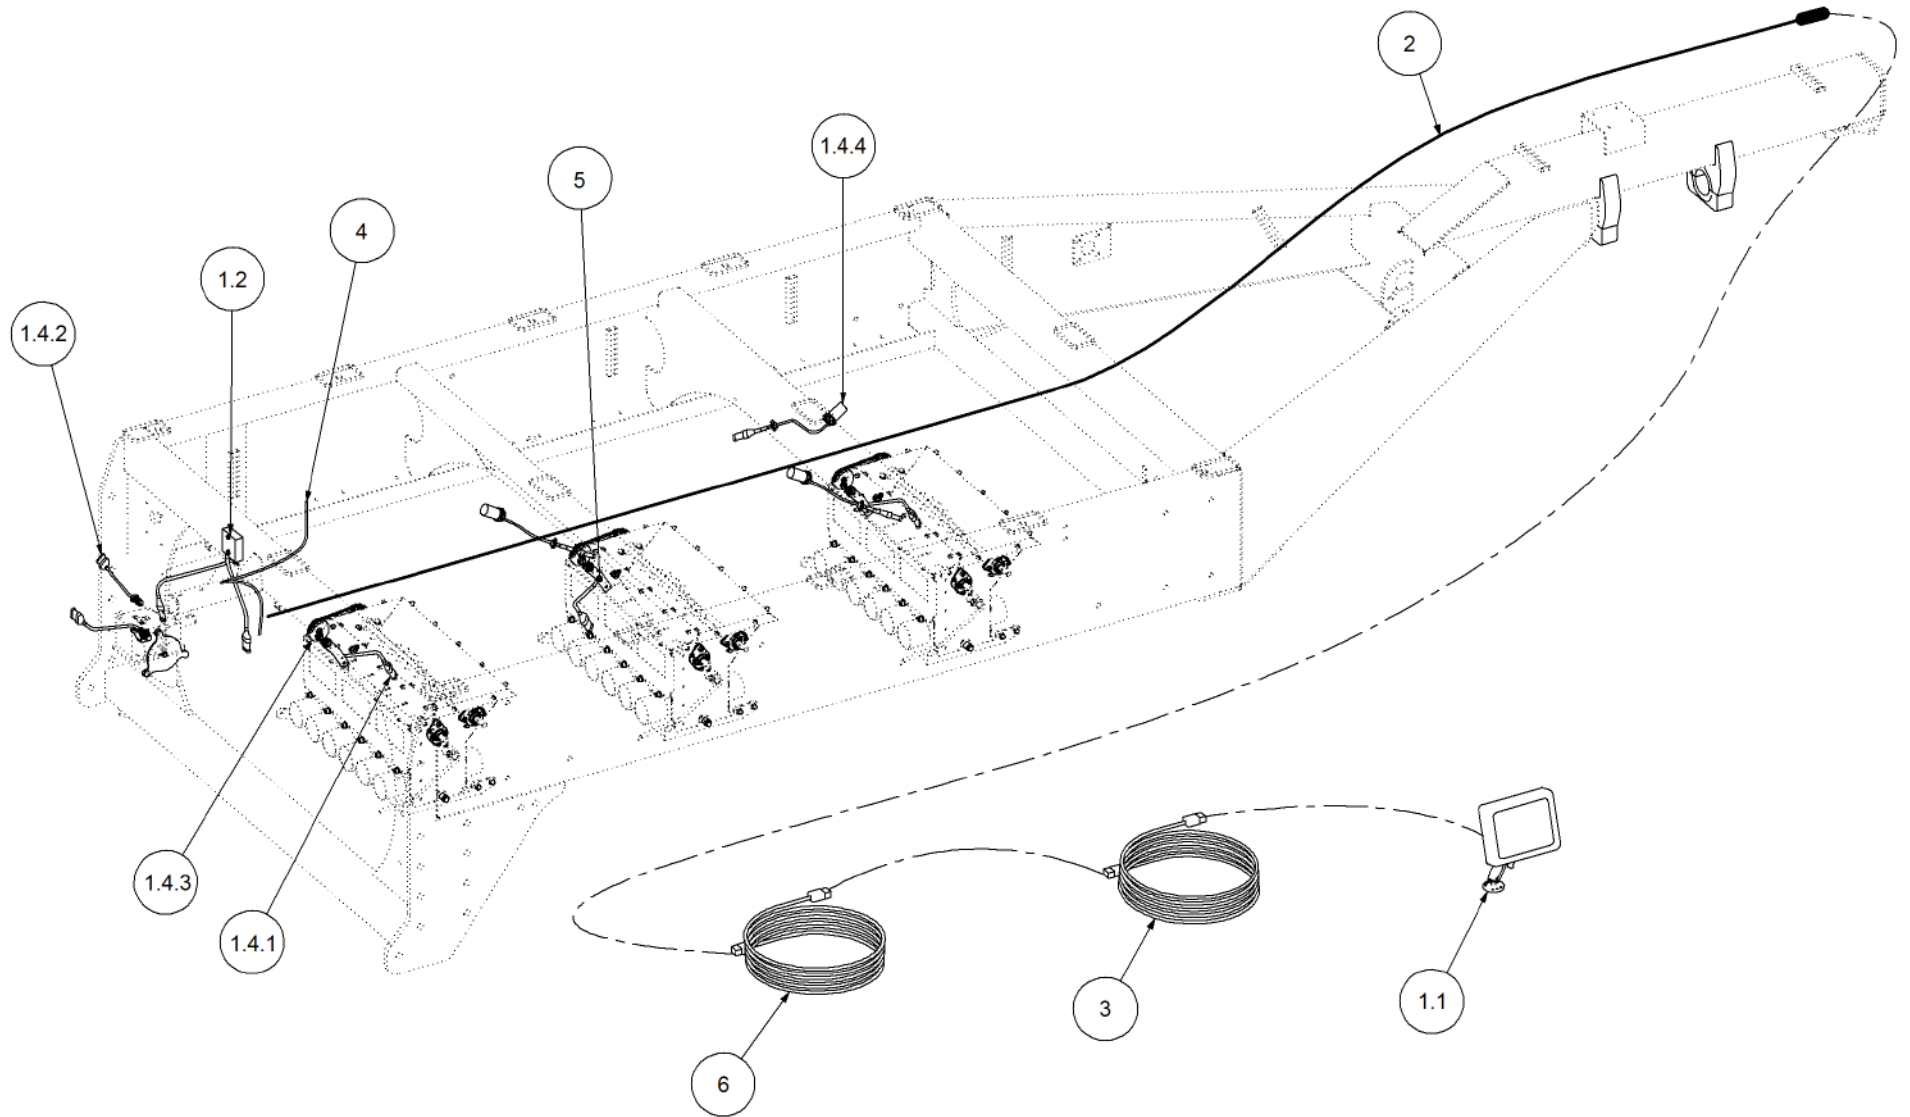

P/N 290246500 Monitor & Harness Kit - Eagle 3 Bin

Key	Part Number	Description	Qty
1	116246500	Monitor - Eagle 3 Bin	1
1.1	116701755	Console - Eagle	1
1.2	116900267	Sensor Kit - Fan Pressure	1
1.3	116700600	Operator's Manual - Eagle Monitor	1
1.4	116400494	Sensor Kit - Eagle 3 Bin	1
1.4.1	116901200	Sensor - Speed	4
1.4.2	116900755	Sensor - Fan	1
1.4.3	116900442	Encoder - 8 Magnet	3
1.4.4	116900667	Sensor Kit - Bin Level	3
2	116700453	Harness - 4 Bin	1
3	116701780	Harness - Tractor	1
4	109600006	Air Line	1
5	290000104	Sensor Mount Kit - 3 Bin	1
6	116701124	Harness - 13.0 m Extension	1

Key	Part Number	Description	Qty