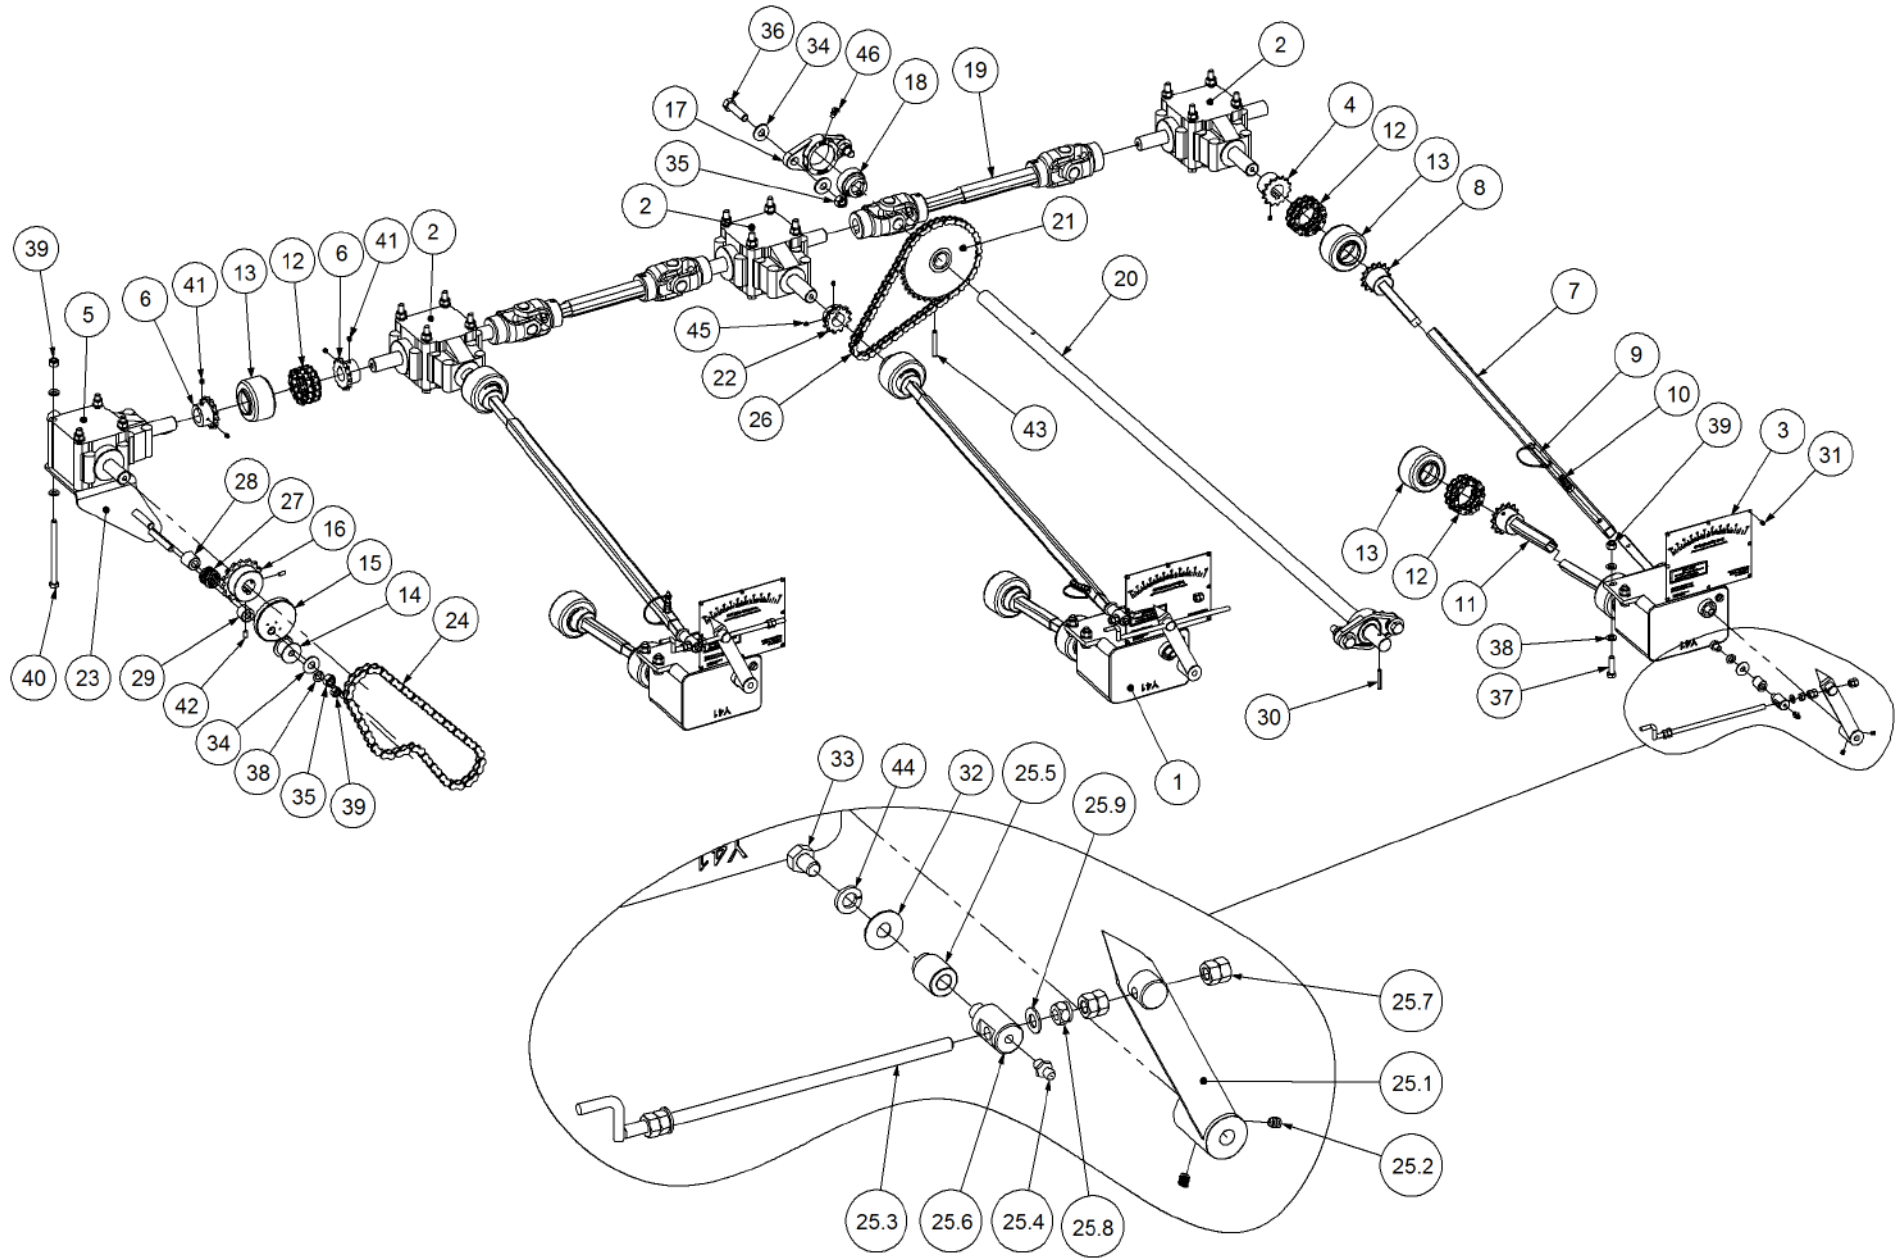

P/N 290453001 Drive Kit - Ground Drive

P/N 290453001 Drive Kit - Ground Drive

Key	Part Number	Description	Qty	Key	Part Number	Description	Qty
1	290000040	Zero Max Y41 w/- Sprockets & Shafts	3	25.6	209600007	Swivel Screw	1
2	130010111	Gearbox - Ratio 3.25:1	3	25.7	030110081	Nut 5/16" UNC	6
2.1	130025477	Seal 25 ID - Gearbox	3	25.8	030130081	Nut 5/16" UNC Nyloc	1
3	192017514	Calibration Dial	3	25.9	035108161	Flat Washer 5/16" ID	2
4	290000034	Sprocket (Plastic) 1/2" BS x 14T - 25 ID	3	26	290453010	Chain Assy 1/2" BS (57 L + CL)	1
5	130010006	Gearbox - Ratio 1:1	1	27	124112026	Main Drive Torsion Spring RH.	1
5.1	130025477	Seal 25 ID - Gearbox	3	28	290000046	Spacer Tensioner - 1" OD x 28 Lg	1
6	127120141	Sprocket (Steel) 1/2"BS x 14T - 25 ID	2	29	290302077	Spacer	1
7	290300740	Drive Tube	3	30	090106038	Roll Pin 1/4" x 1-1/2"	1
8	290000007	Drive Shaft w/- Sprocket - 170 Lg	3	31	094103001	Pop Rivet 1/8" Aluminium	24
9	095306050	Lynch Pin 1/4"	3	32	035110251	Flat Washer 3/8" ID	3
10	124112032	Spring - Compression	3	33	000100135	Bolt Hex Hd 3/8" UNC x 1/2"	3
11	290000009	Drive Tube w/- Sprocket - 150 Lg	3	34	035113250	Flat Washer 1/2" ID	9
12	125412120	Chain 1/2" BS Duplex 13L	7	35	030130131	Nut 1/2" UNC Nyloc	5
13	131000004	Chain Boot	7	36	000130505	Bolt Hex Hd 1/2" UNC x 2"	4
14	290000004	Chain Tensioner - 10 Dia	1	37	000100325	Bolt Hex Hd 3/8" UNC x 1-1/4"	12
15	290000045	Chain Tensioner - Roller	1	38	035110191	Flat Washer 3/8" ID	57
16	127150151	Sprocket (Plastic) 5/8" BS x 15T - 25 ID	1	39	030130101	Nut 3/8" UNC Nyloc	29
17	136420501	Bearing Housing - 2 Bolt	2	40	000101255	Bolt Hex Hd 3/8" UNC x 5"	16
18	135220100	Bearing - 1" ID	2	41	013110606	Grub Screw 1/4" UNC x 1/4"	7
19	131210420	Drive Shaft & Universal	2	42	013110613	Grub Screw 1/4" UNC x 1/2"	2
20	290453056	Crank Shaft	1	43	090106050	Roll Pin 1/4" x 2"	1
21	290453058	Sprocket (Steel) 1/2" BS x 39T	1	44	036110000	Spring Washer 3/8" ID	3
22	290453059	Sprocket - 12T	1	45	GS-0606F	Grub Screw 1/4" UNF x 1/4"	2
23	217302013	Drive Tensioner	1	46	111206675	Grease Nipple 1/4" UNF - 67.5°	2
24	290452998	Chain Assy 5/8" O'ring (53 L + CL)	1				
25	209300000	Calibration Adjustment Kit	3				
25.1	209300001	Calibration Indicator	1				
25.2	013110606	Grub Screw 1/4" UNC x 1/4"	2				
25.3	209600001	Indicator Adjusting Screw	1				
25.4	111206000	Grease Nipple 1/4" UNF	1				
25.5	209600004	Adaptor	1