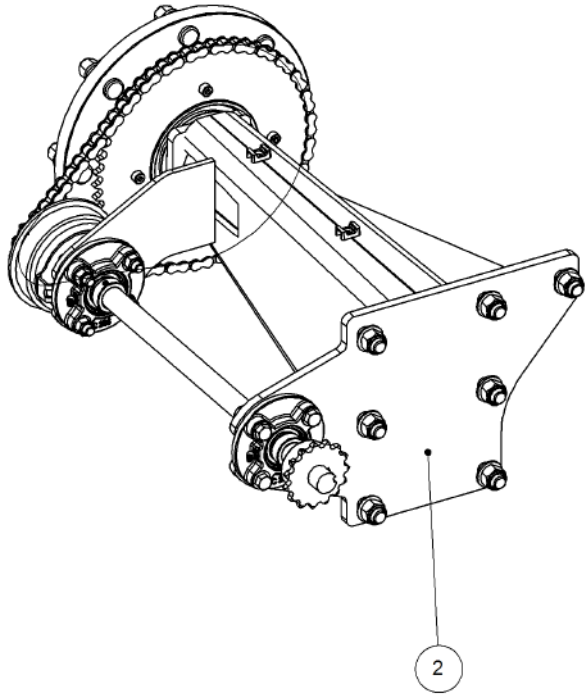

P/N 248453000

Axle Hub & Stub Kit - 3.5T (8 stud) x 2.5m

Key	Part Number	Description	Qty
1	245453000	Axle Hub & Stub - Lazy - 3.5T (8 stud) x 2.5m	1
2	244453000	Axle Hub & Stub - Drive - 3.5T (8 stud) x 2.5m	1
3	000160505	Bolt Hex Hd 5/8" UNC x 2"	14
4	030130161	Nut 5/8" UNC Nyloc	14
5	085116000	Flat Washer 16 ID	28

Key	Part Number	Description	Qty