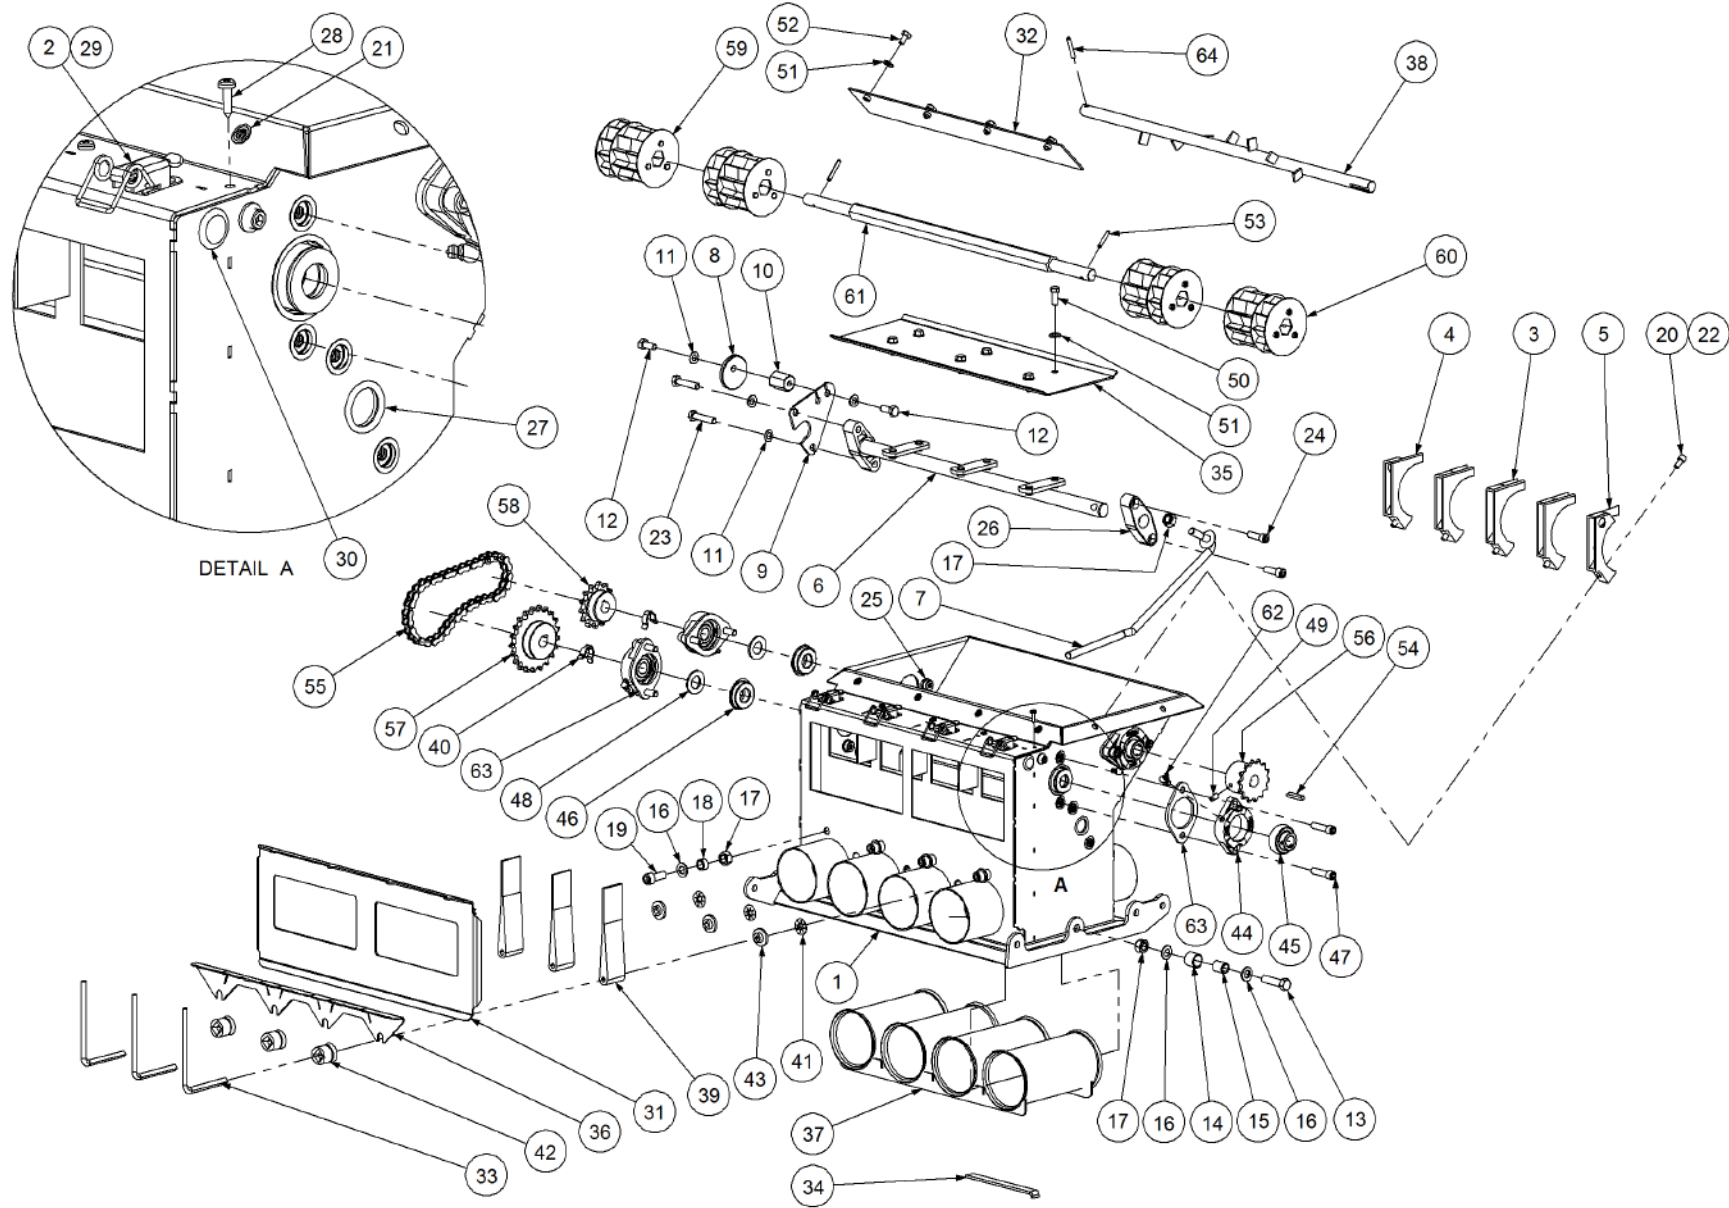

P/N 208400001 Metering Unit Assy - 4 Way (less Bottom Door)

P/N 208400001 Metering Unit Assy - 4 Way (less Bottom Door)

Key	Part Number	Description	Qty	Key	Part Number	Description	Qty
1	208400002	Metering Unit Body - 4 Way	1	33	208400101	Vane Handle	3
2	193020504	Over Centre Clamp	4	34	208400073	Clip - Flow Through Tube	1
3	208400126	Spool Divider	3	35	208400047	Cleanout Door - 4 Way	1
4	208400128	Spool Divider - LH	1	36	208400075	Indent Plate - Vane Lever - 4 Way	1
5	208400127	Spool Divider - RH	1	37	208400071	Flow Through Tube	1
6	208400054	Cleanout Door Shaft - 4 Way	1	38	208400081	Agitator Shaft - 4 Way	1
7	208400051	Cleanout Door Handle	1	39	193008851	Vane - Metering Unit	3
8	208400061	Chain Tensioner Block	1	40	193003765	Retainer Clip - Sprocket	2
9	208400062	Chain Tensioner Bracket	1	41	193001761	Retainer Clip	3
10	208400064	Chain Tensioner Spacer	1	42	208400125	Seal Assy	3
11	035108161	Flat Washer 5/16" ID	4	43	137308858	Bush 8mm	3
12	000080195	Bolt Hex Hd 5/16" UNC x 3/4"	2	44	136520300	Bearing Housing	4
13	000100385	Bolt Hex Hd 3/8" UNC x 1-1/2"	2	45	135320210	Bearing - 5/8" ID	4
14	208400077	Latch Bearing	2	46	197161687	Seal 5/8" ID	4
15	208400089	Latch Bearing Spacer	2	47	010208032	Cap Screw 5/16" BSW x 1-1/4"	8
16	035110191	Flat Washer 3/8" ID	8	48	035316320	Flat Washer 5/8" ID S/Steel	4
17	030130101	Nut 3/8" UNC Nyloc	7	49	013110613	Grub Screw 1/4" UNC x 1/2"	1
18	208400076	Indent Plate Spacer - 4 Way	4	50	000060195	Bolt Hex Hd 1/4" UNC x 3/4"	6
19	010110025	Cap Screw 3/8" UNC x 1"	4	51	035106151	Flat Washer 1/4" ID	12
20	010106012	Cap Screw 1/4" UNC x 1/2"	7	52	000060135	Bolt Hex Hd 1/4" UNC x 1/2"	4
21	030170061	Nut 1/4" UNC Huck	9	53	090105025	Roll Pin 3/16" x 1"	1
22	030130061	Nut 1/4" UNC Nyloc	2	54	182047430	Key 4.75 x 4.75 x 30mm	1
23	000080385	Bolt Hex Hd 5/16" UNC x 1-1/2"	2	55	125140211	Chain Assy 1/2" AS (35 L + CL)	1
24	010208025	Cap Screw 5/16" BSW x 1"	2	56	290000032	Sprocket (Plastic) 1/2" BS x 14T - 5/8" ID	1
25	030170081	Nut 5/16" UNC Huck	12	57	126132106	Sprocket (Plastic) 1/2" BS x 21T - 5/8" ID	1
26	137308846	Bush	2	58	126150142	Sprocket (Plastic) 1/2" BS x 14T w/- Drive Groove	1
27	197192535	O'Ring 3/4" ID x 1" OD x 0.139"	2	59	208400093	Spool Assembly - RH	2
28	009408000	Screw 8g x 5/8"	5	60	208400092	Spool Assembly - LH	2
29	094303000	Pop Rivet 1/8" S/Steel	8	61	208400100	Spool Shaft - 4 Way	1
30	197000127	Blank Off Plug	2	62	111206675	Grease Nipple 1/4" UNF - 67.5°	4
31	208400110	Inspection Window & Seal	1	63	197001626	Gasket (Small) - Bearing	4
32	208400120	Spool Cover Plate	1	64	090105032	Roll Pin 3/16" x 1-1/4"	2