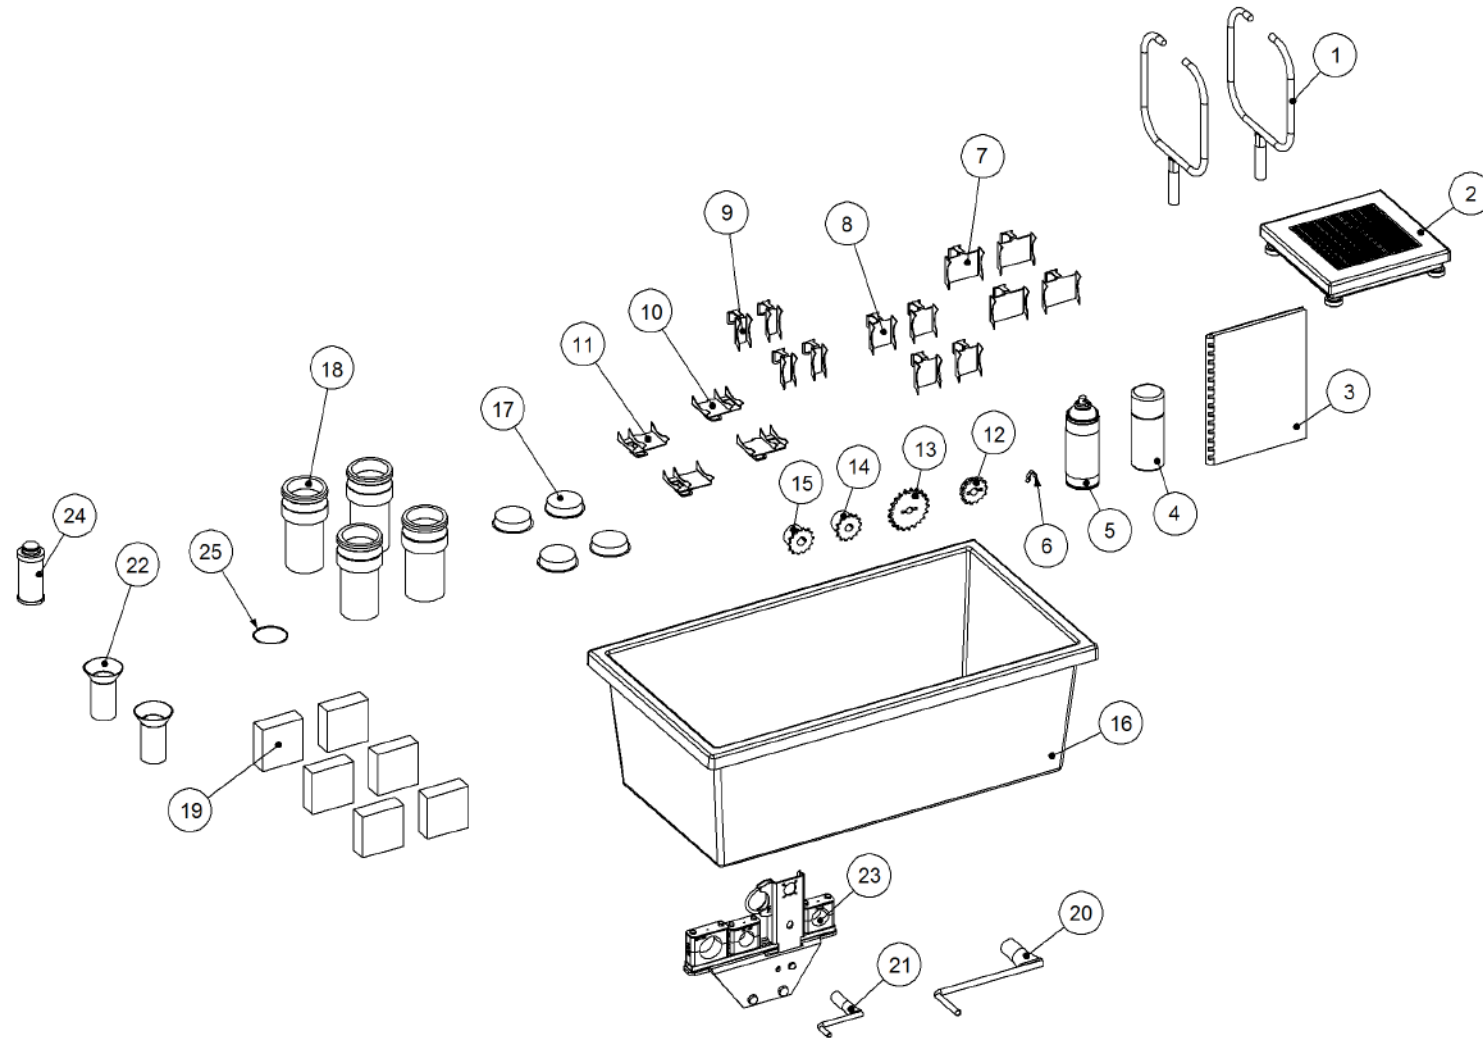

P/N 291400002 Dispatch Kit - Ground Drive

Key	Part Number	Description	Qty
1	235600001	Hose Holder 4 Way	2
2	116503080	Electric Scales	1
3	198691208	Operator's Manual	1
4	199005011	Spray Can - Green	1
5	OZ300C	Ozspray Industry Grade 300gm Aerosol	1
6	193003765	Retainer Clip - Sprocket	1
7	208400034	Metering Unit Blank-Off 100%	4
8	208400033	Metering Unit Blank-Off 66%	4
9	208400032	Metering Unit Blank-Off 33%	4
10	208600058	Metering Unit Blank Off (Canola) LH	2
11	208600060	Metering Unit Blank Off (Canola) RH	2
12	126131405	Sprocket (Plastic) 1/2" BS x 14T - 5/8" ID	1
13	126132106	Sprocket (Plastic) 1/2" BS x 21T - 5/8" ID	1
14	290000032	Sprocket (Plastic) 1/2" BS x 14T - 5/8" ID	1
15	290000031	Sprocket (Plastic) 1/2" BS x 14T - 3/4" ID	1
16	197809005	Weighing Container	1
17	197000765	Blank Off Cap 3"	4
18	280000276	Camlock 3" Male With Tail	4
19	197959535	Blank Off Sponge	6
20	208400045	Crank Handle - Short	1
21	208400095	Crank Handle	1
22	208076050	Air Restrictor	2
23	233260120	Hyd Hose & Electrical Connector Assy	1
24	159424400	Filter Element	1
25	152BU-144	Backup Washer	1

Key	Part Number	Description	Qty