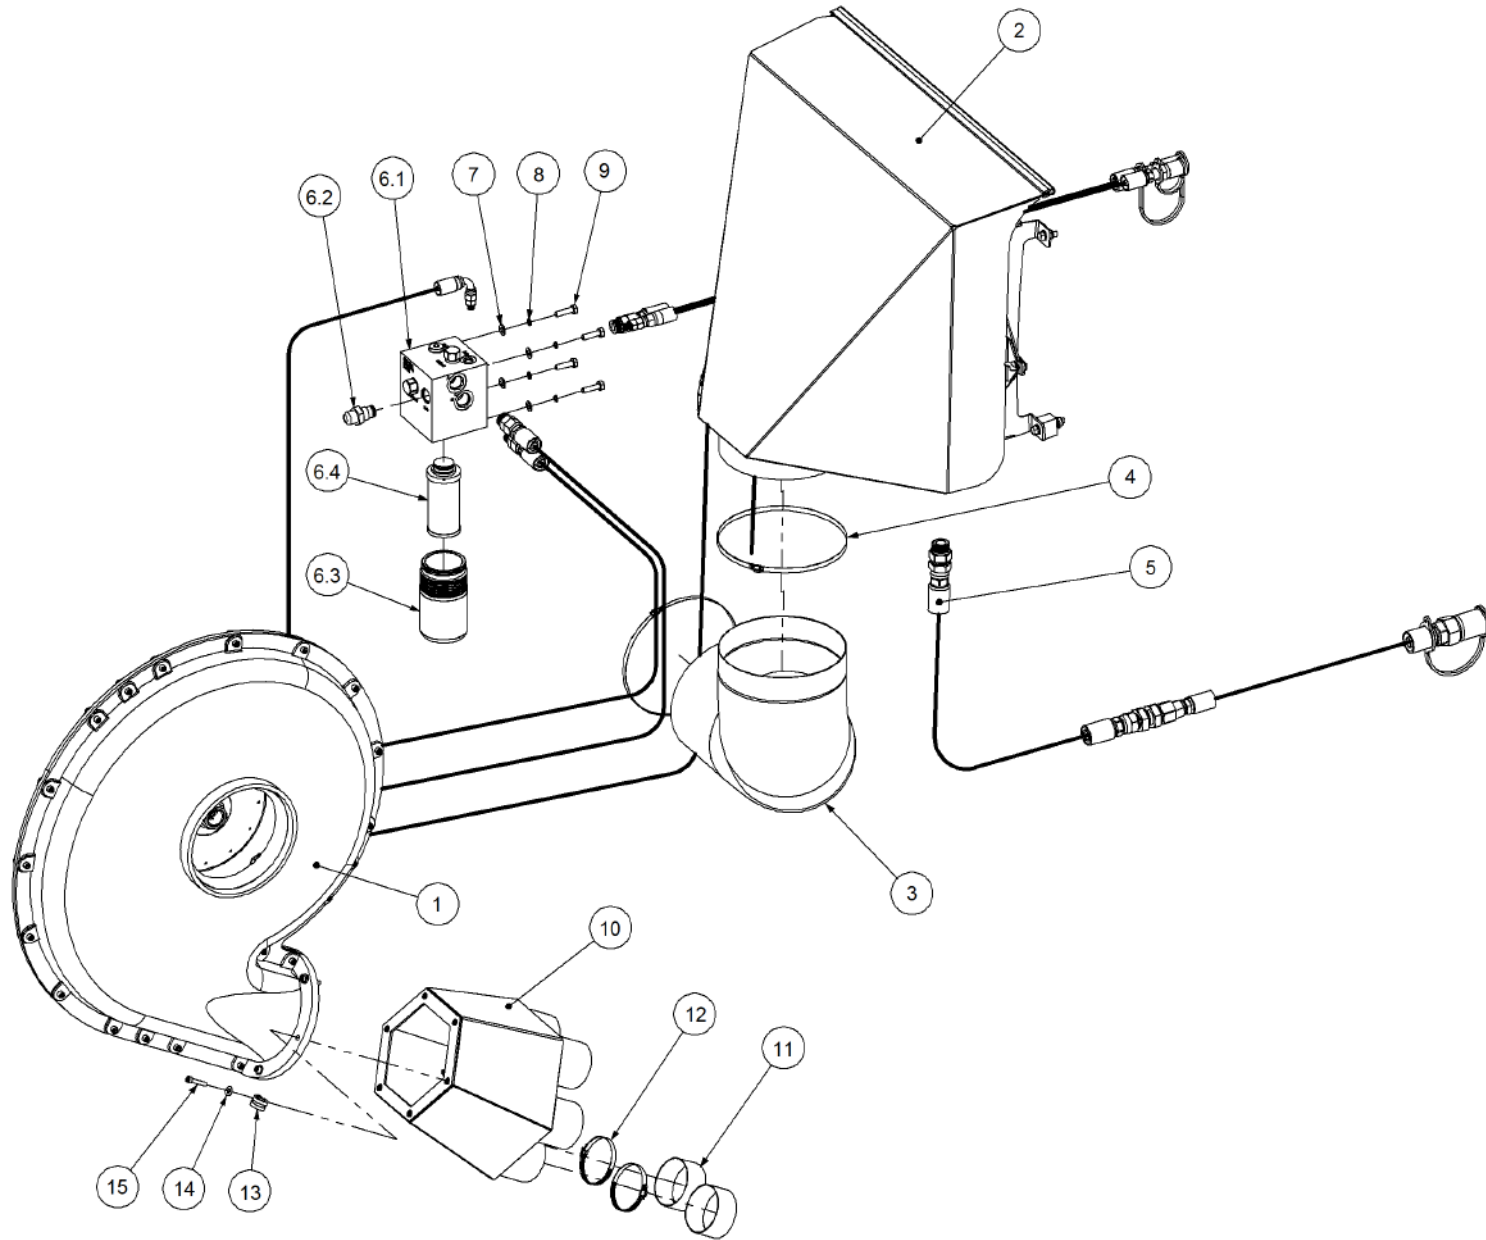

P/N 25000008 Blower Kit - Rexroth

P/N 25000008 Blower Kit - Rexroth

Key	Part Number	Description	Qty
1	251902000	Blower - Rexroth	1
2	205450010	Cooler Assy	1
3	205001000	Hose - 8" Nyladuct	1
4	101178229	Hose Clamp - 178 - 229	2
5	150000081	Hydraulic Hose & Fittings Kit	1
6	254000002	Anti Cavity Manifold	1
6.1	161000003	Anti Cavity Manifold	1
6.2	161000005	HI-VT Indicator	1
6.3	254000001	Filter Bowl	1
6.4	159424400	Filter Element	1
7	085108000	Flat Washer 8 ID	4
8	086108000	Spring Washer 8 ID	4
9	050080258	Bolt Hex Hd M8 x 25	4
10	259602000	Blower Outlet - 6 Outlet	1
11	197000762	Blank Off Cap 3" Black	2
12	101070090	Hose Clamp - Tridon 70 - 90	2
13	115001351	Cable Clamp 18mm	1
14	035106151	Flat Washer 1/4" ID	6
15	010106032	Cap Screw 1/4" UNC x 1-1/4"	6

Key	Part Number	Description	Qty