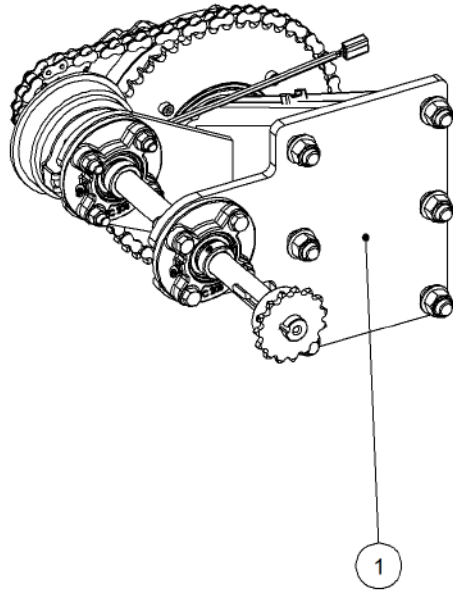

P/N 248450000

Axle Hub & Stub Kit - 3.5T (6 stud) x 2.1m

Key	Part Number	Description	Qty
1	244300000	Axle Hub & Stub - Drive - 3.5T (6 stud) x 2.1m	1
2	245300000	Axle Hub & Stub - Lazy - 3.5T (6 stud) x 2.1m	1
3	085116000	Flat Washer 16 ID	24
4	000160505	Bolt Hex Hd 5/8" UNC x 2"	12
5	030130161	Nut 5/8" UNC Nyloc	12

Key	Part Number	Description	Qty