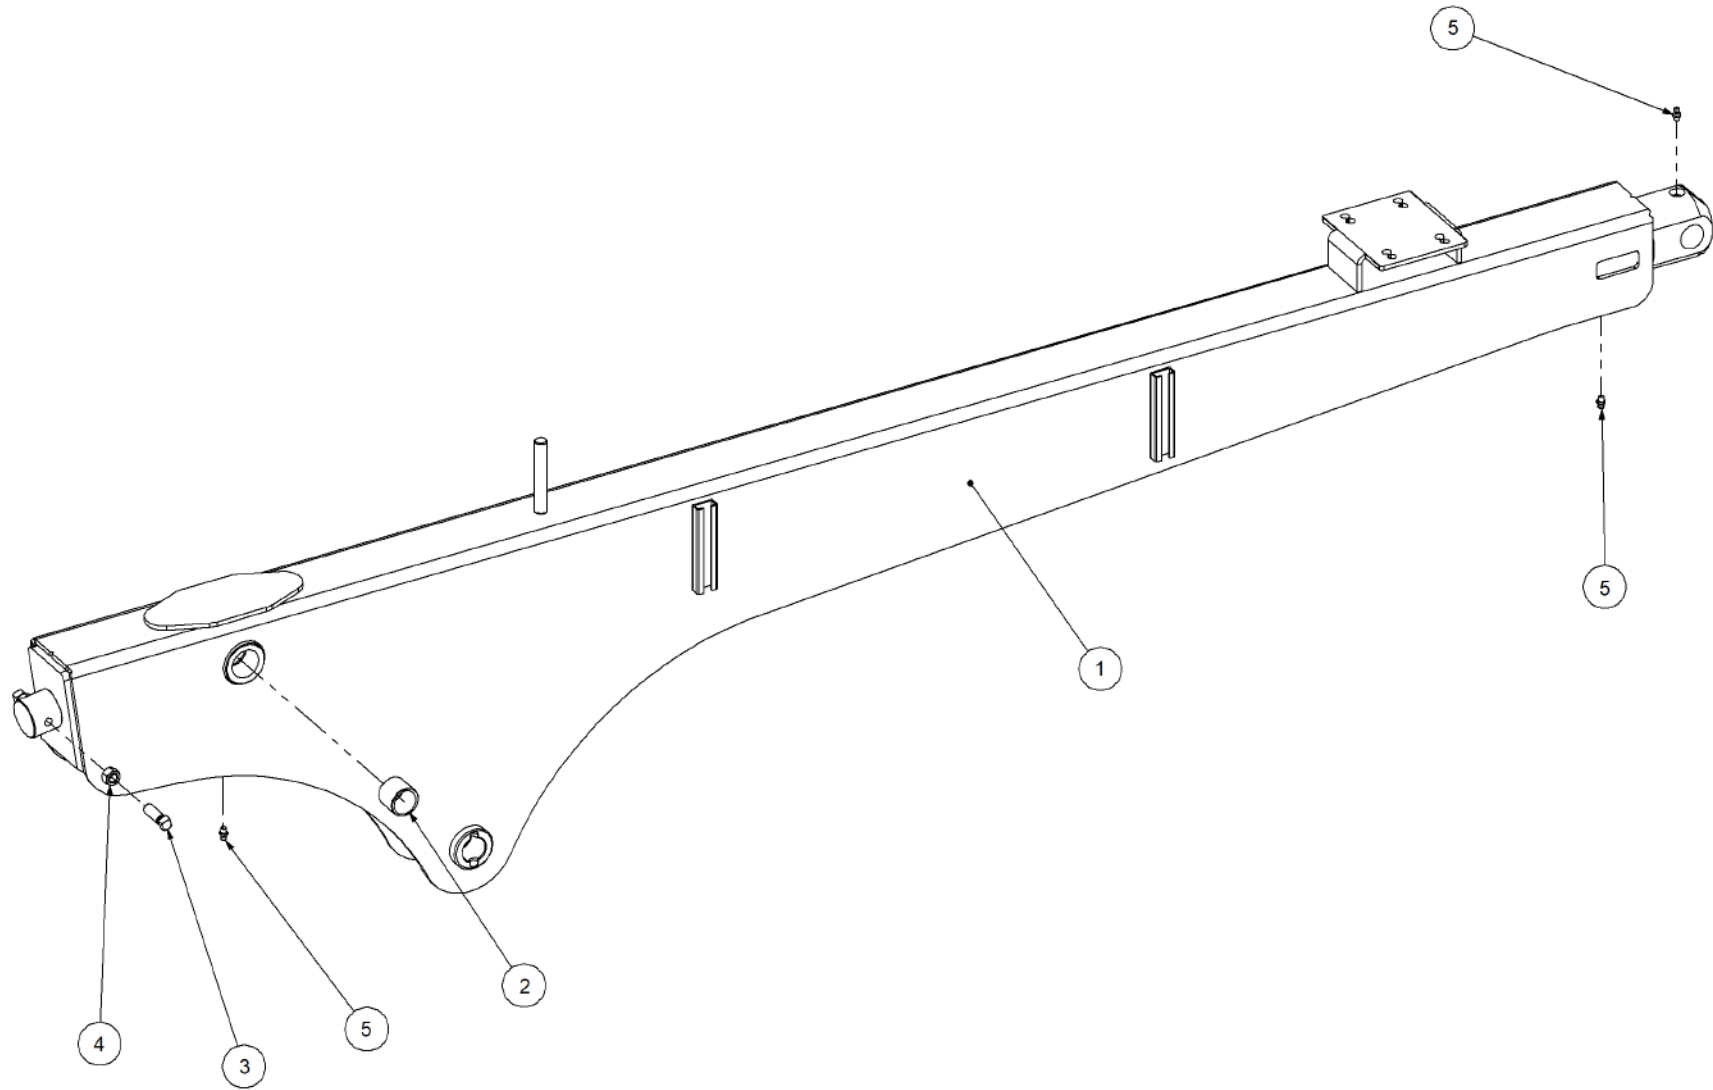

P/N 233445020

Swivel Hitch - Pull Assy

Key	Part Number	Description	Qty
1	233445021	Pull w/- Swivel	1
2	497655243	Bush - Hardened 31.8 ID x 32 Lg	2
3	016113038	Set Screw Sq Hd 1/2" UNC x 1 1/2"	2
4	030110131	Nut 1/2" UNC	2
5	111206000	Grease Nipple 1/4" UNF	3

Key	Part Number	Description	Qty