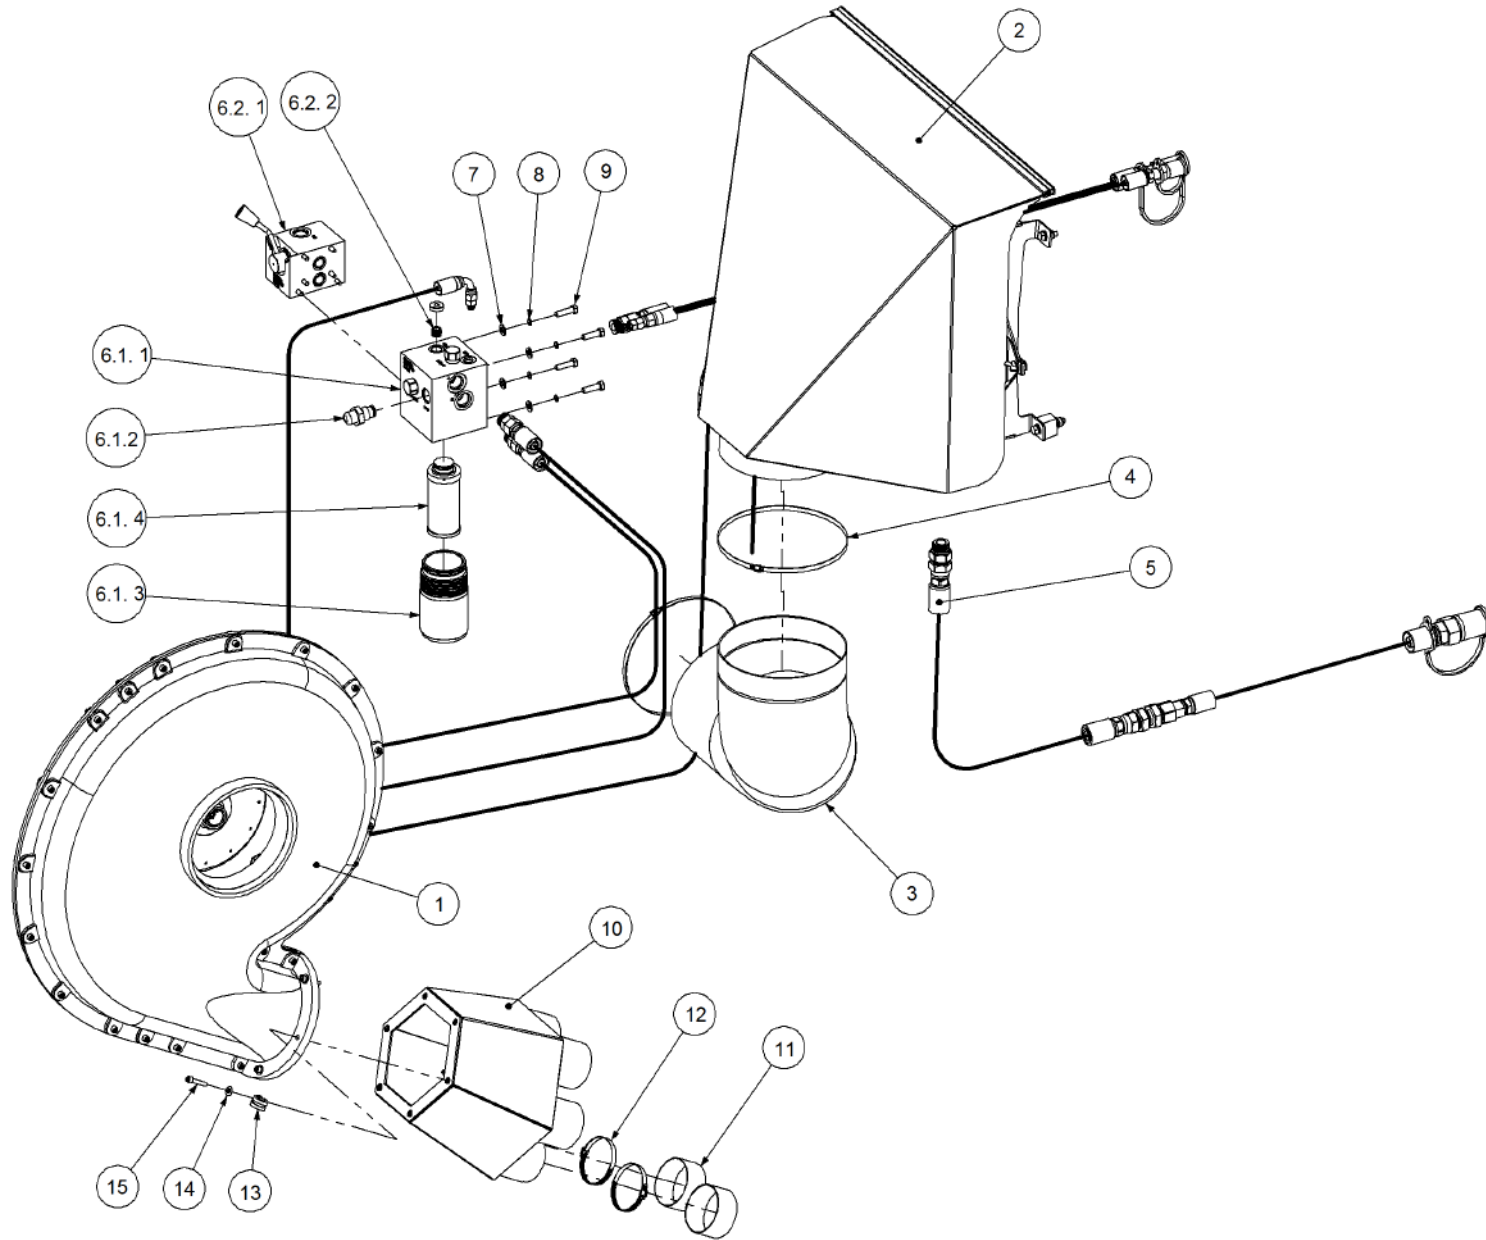

P/N 250000108

Blower Kit - Rexroth w/- Diverter Valve

Key	Part Number	Description	Qty
1	251902000	Blower - Rexroth	1
2	205450010	Cooler Assy	1
3	205001000	Hose - 8" Nyladuct	1
4	101178229	Hose Clamp - 178 - 229	2
5	150000081	Hydraulic Hose & Fittings Kit	1
6	254000006	Anti Cavity Manifold & Diverter Valve	1
6.1	254000002	Anti Cavity Manifold	1
6.1.1	161000003	Anti Cavity Manifold	1
6.1.2	161000005	HI-VT Indicator	1
6.1.3	254000001	Filter Bowl	1
6.1.4	159424400	Filter Element	1
6.2	254000003	Diverter Valve	1
6.2.1	161000004	Diverter Valve 6 Bolt Version	1
6.2.2	013451313	Fitting - Plug 1/4" BspM	1
7	085108000	Flat Washer 8 ID	4
8	086108000	Spring Washer 8 ID	4
9	050080258	Bolt Hex Hd M8 x 25	4
10	259602000	Blower Outlet - 6 Outlet	1
11	197000762	Blank Off Cap 3" Black	2
12	101070090	Hose Clamp - Tridon 70 - 90	2
13	115001351	Cable Clamp 18mm	1
14	035106151	Flat Washer 1/4" ID	6
15	010106032	Cap Screw 1/4" UNC x 1-1/4"	6

Key	Part Number	Description	Qty