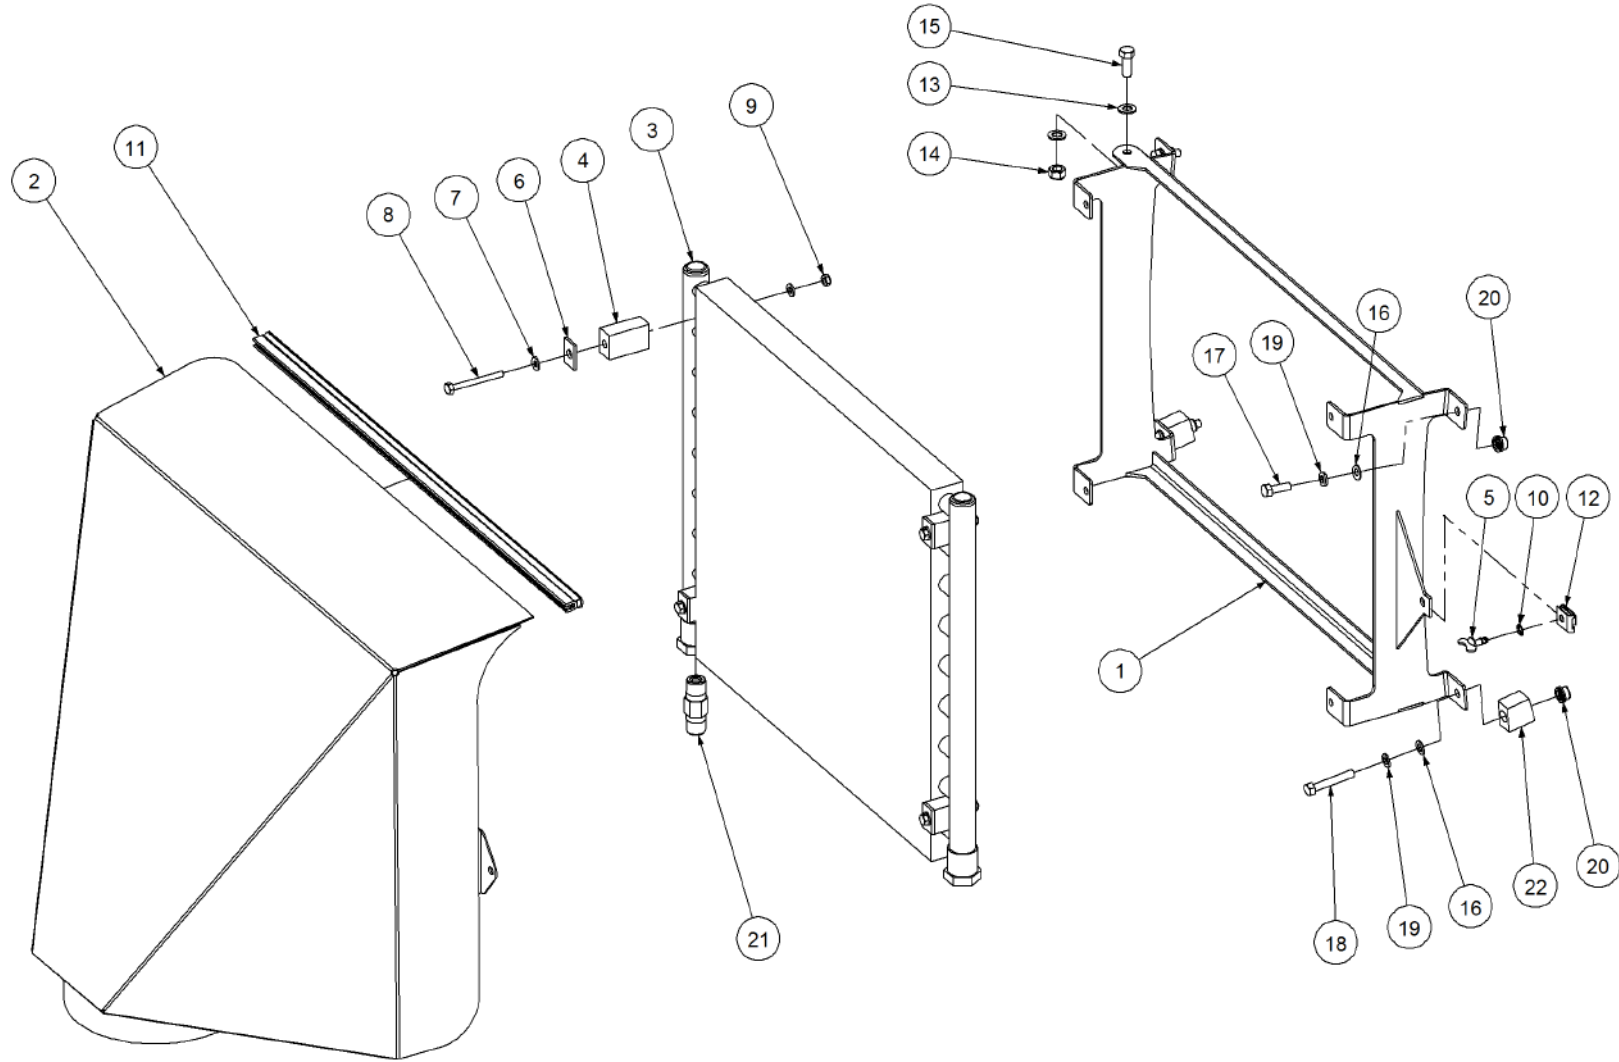

P/N 205450010 Cooler Assy

P/N 205450010 Cooler Assy

Key	Part Number	Description	Qty
1	205603001	Cooler Mount	1
2	205600001	Cooler Shroud	1
3	163109241	Oil Cooler	1
4	197203050	Rubber Cooler Mount	4
5	067852260	Wing Hd Stud -1/4 Turn Fastener	1
6	203154007	Spacer Washer	4
7	035106151	Flat Washer 1/4" ID	8
8	000060635	Bolt Hex Hd 1/4" UNC x 2-1/2"	4
9	030130061	Nut 1/4" UNC Nyloc	4
10	067853420	Retainer -1/4 Turn Fastener	1
11	205600006	Rubber Seal	1
12	067854101	Receptacle -1/4 Turn Fastener	1
13	035110191	Flat Washer 3/8" ID	4
14	030130101	Nut 3/8" UNC Nyloc	2
15	000100255	Bolt Hex Hd 3/8" UNC x 1"	2
16	035108161	Flat Washer 5/16" ID	4
17	000080255	Bolt Hex Hd 5/16" UNC x 1"	2
18	000080505	Bolt Hex Hd 5/16" UNC x 2"	2
19	036108000	Spring Washer 5/16" ID	4
20	030170081	Nut 5/16" UNC Huck	4
21	200122350	Relief Valve	1
22	197203033	Cooler Mount Spacer Block	2

Key	Part Number	Description	Qty