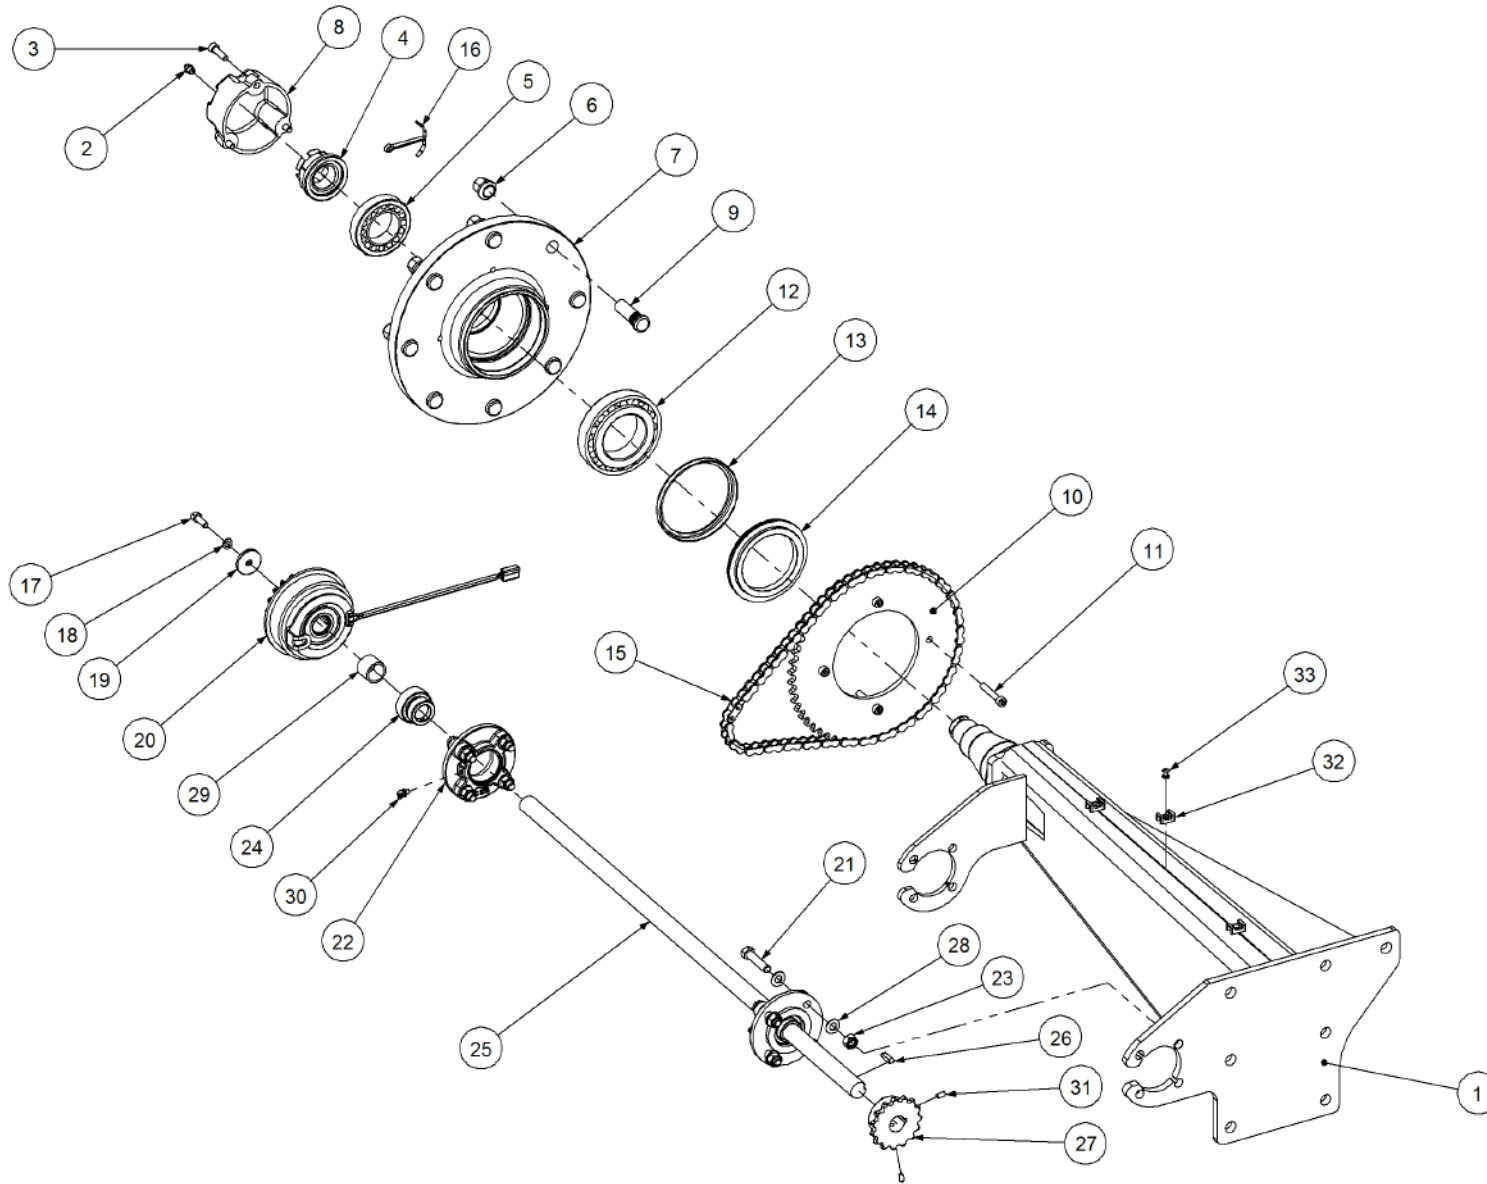

<b>Key</b>	<b>Part Number</b>	<b>Description</b>	<b>Qty</b>
------------	--------------------	--------------------	------------

**P/N 244454000 Axle Hub & Stub - Drive - 3.5T (8 stud) x 3.0m**

Key	Part Number	Description	Qty
1	244454001	Axle - Drive	1
2	111103000	Grease Nipple 1/8" BSP	1
3	060108030	Cap Screw M8 x 30	3
4	249092002	Axle Nut 1-1/2"	1
5	135030210	Bearing Tapered Roller 50 ID	1
6	080161801	Wheel Nut M18	8
7	139075006	Hub - 8 stud	1
8	139075007	Grease Cap	1
9	056180600	Wheel Stud M18	8
10	249150542	Sprocket Plate 5/8" BS x 60T	1
11	060108050	Cap Screw M8 x 50	4
12	135030214	Bearing Tapered Roller 70 ID	1
13	139075009	Wear Ring	1
14	139075008	Seal 3-1/2" ID	1
15	249063000	Chain 5/8" Simplex O'ring	1
16	092206080	Split Pin 6.3 Dia x 80	1
17	000080255	Bolt Hex Hd 5/16" UNC x 1"	1
18	036108000	Spring Washer 5/16" ID	1
19	290000002	Retainer Washer	1
20	115005314	Electric Clutch w/- 18T Sprocket	1
21	000110505	Bolt Hex Hd 7/16" x 2" UNC	8
22	136220500	Bearing Housing - 4 Bolt	2
23	030130111	Nut 7/16" UNC Nyloc	8
24	135520525	Bearing - 1" ID	2
25	290000081	Clutch Shaft 4500 TR	1
26	182064625	Key 6.4 x 6.4 x 25 Lg	1
27	127150150	Sprocket (Plastic) 5/8" BS x 15T - 1" ID	1
28	035111220	Flat Washer 7/16" ID	16
29	240000000	Bush	1
30	111206450	Grease Nipple 1/4" UNF - 45°	2
31	013110613	Grub Screw 1/4" UNC x 1/2"	2
32	115001512	Cable Clamp	3