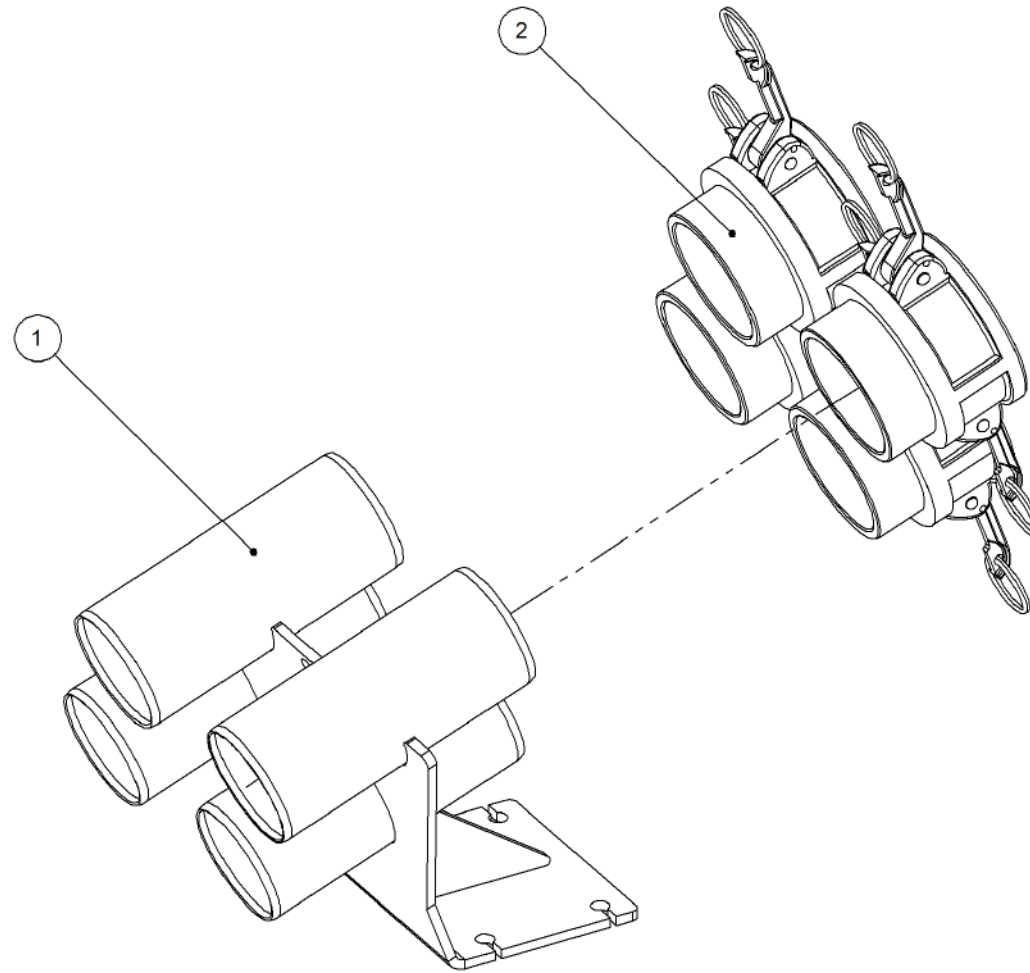

P/N 214302028

Breakaway & Coupling Assy

Key	Part Number	Description	Qty
1	214302029	Breakaway Mount	1
2	108000176	Coupling - 3" Female	4

Key	Part Number	Description	Qty