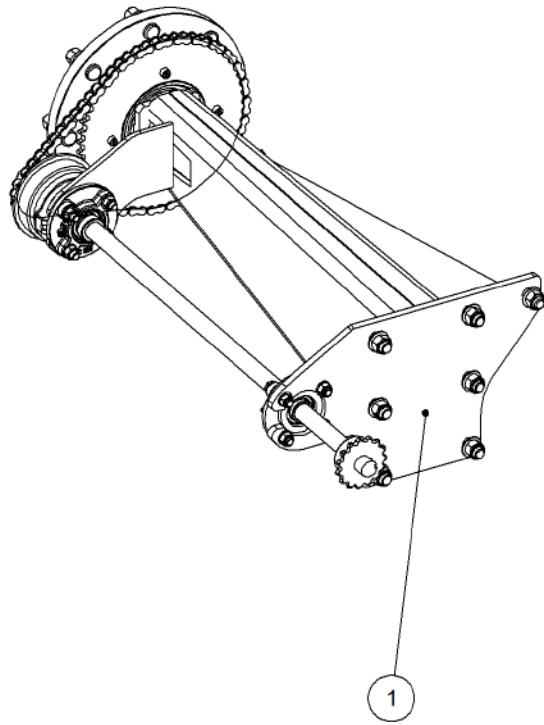

P/N 248451000

Axle Hub & Stub Kit - 3.5T (8 stud) x 3.0m

Key	Part Number	Description	Qty
1	244454000	Axle Hub & Stub - Drive - 3.5T (8 stud) x 3.0m	1
2	245454000	Axle Hub & Stub - Lazy - 3.5T (8 stud) x 3.0m	1
3	000160505	Bolt Hex Hd 5/8" UNC x 2"	14
4	030130161	Nut 5/8" UNC Nyloc	14
5	085116000	Flat Washer 16 ID	28

Key	Part Number	Description	Qty