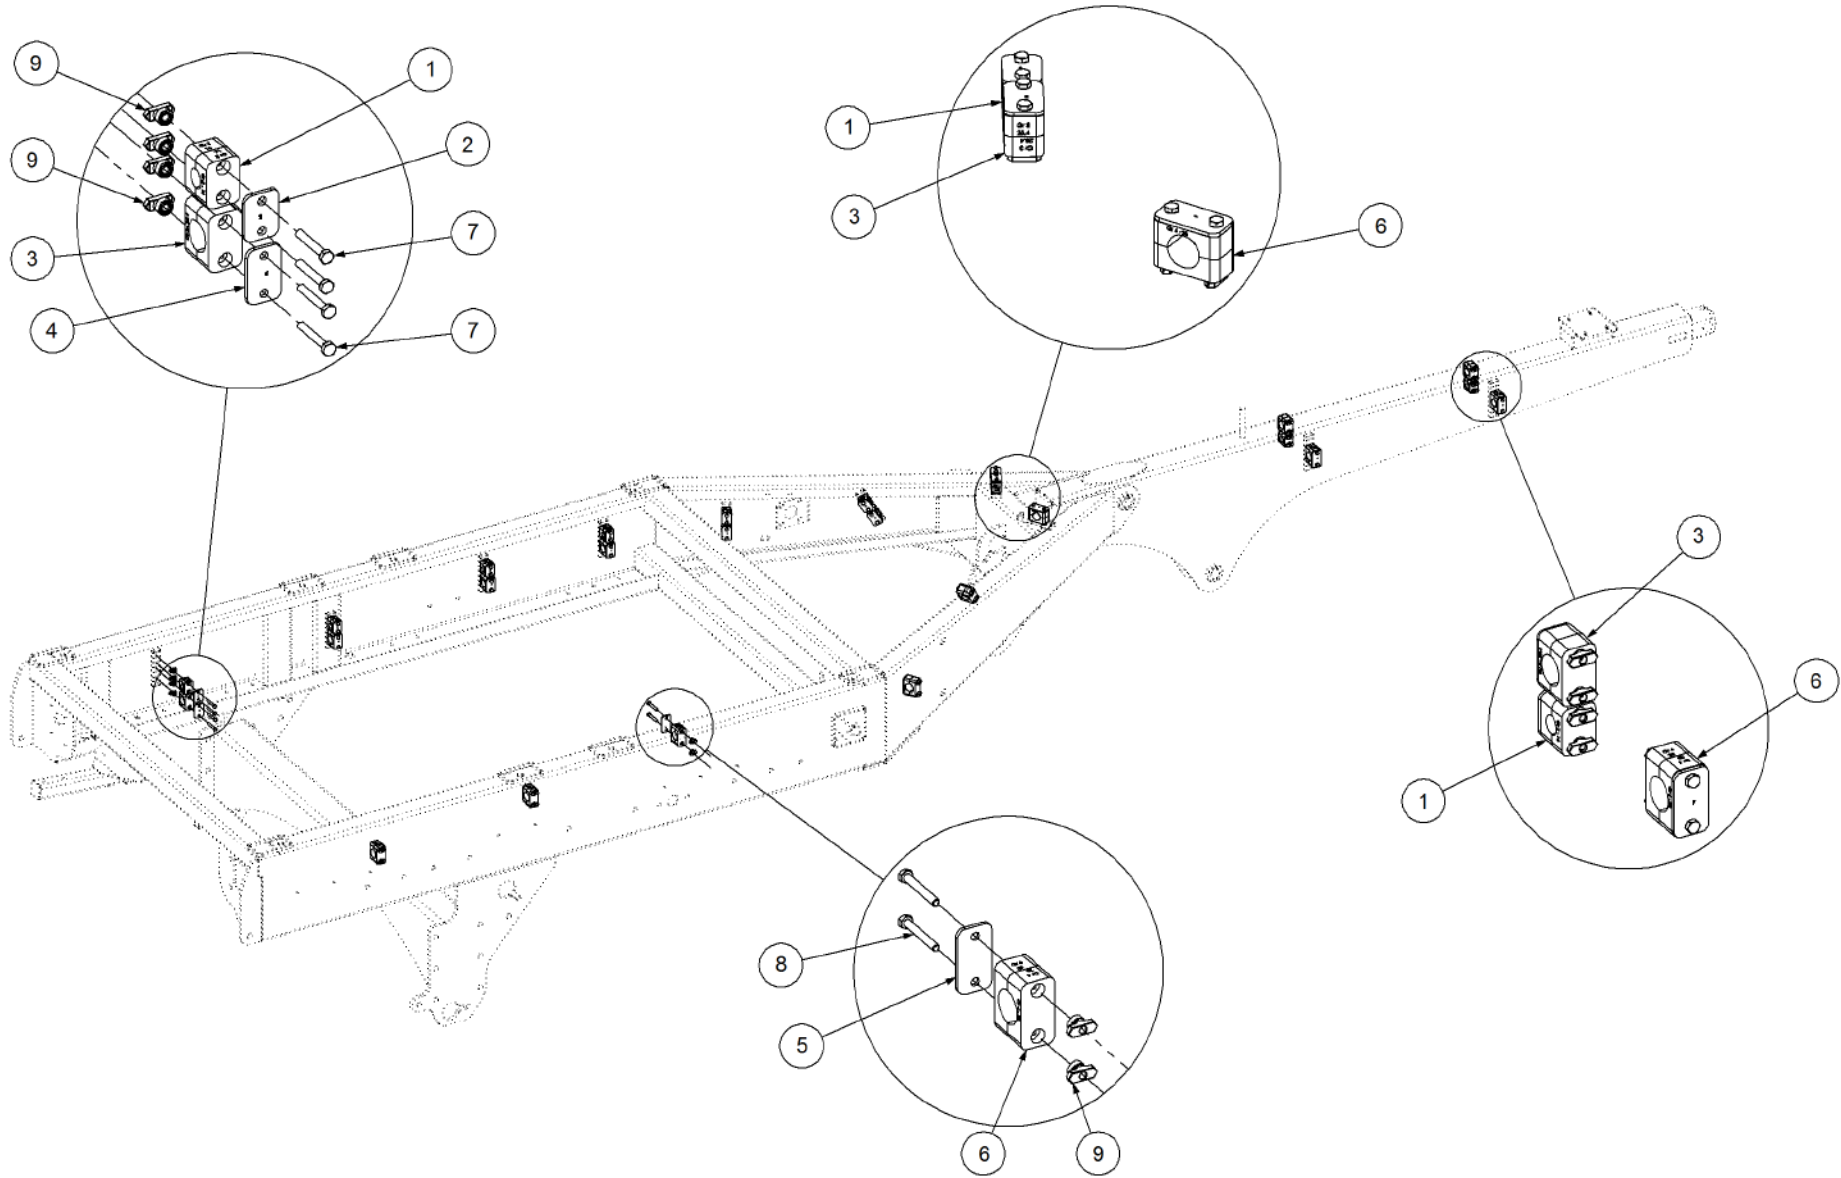

P/N 156590001 Stauff Clamp Kit

P/N 156590001 Stauff Clamp Kit

Key	Part Number	Description	Qty
1	156142160	Clamp Pipe Single 16 Dia	9
2	156162000	Clamp Top Plate	9
3	156143254	Clamp Pipe Single 25.4 Dia	9
4	156163000	Clamp Top Plate	9
5	156164000	Clamp Top Plate	8
6	156144280	Clamp Pipe Single 28 Dia	8
7	050060408	Bolt Hex Hd M6 x 40	36
8	050060458	Bolt Hex Hd M6 x 45	16
9	156180006	Stauff Rail Nut M6	52

Key	Part Number	Description	Qty