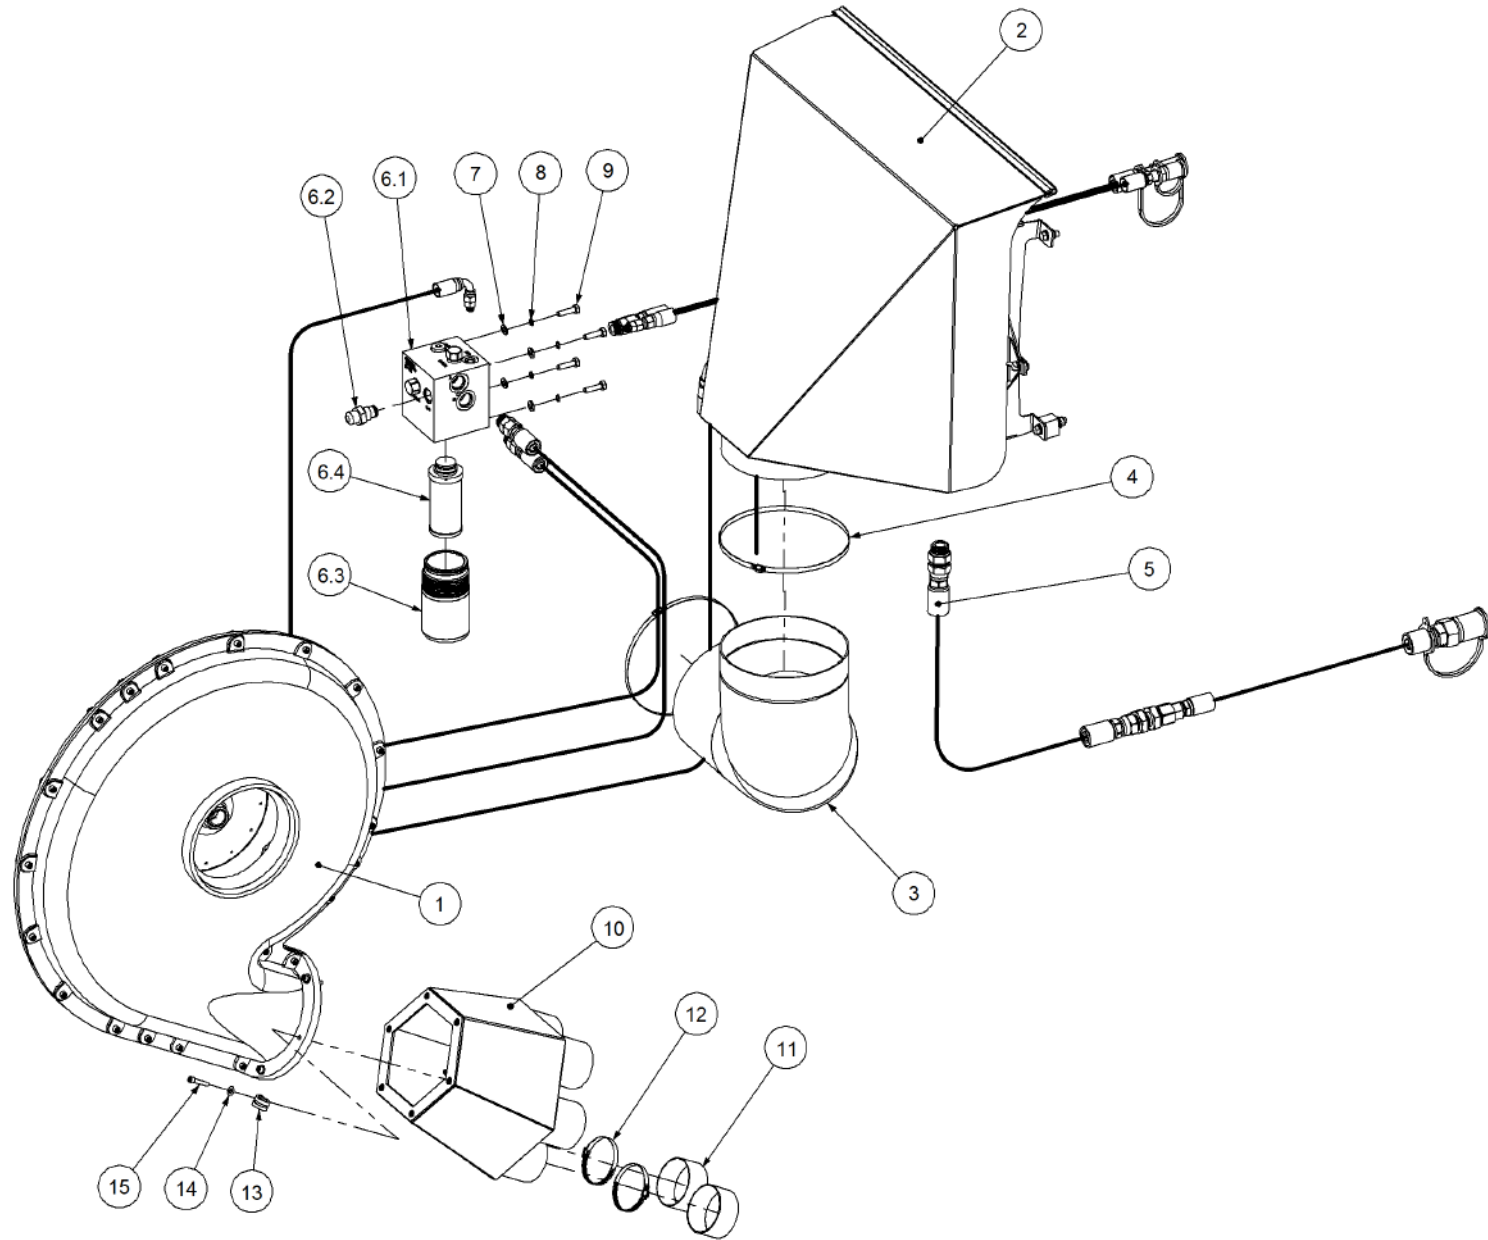

P/N 25000007 Blower Kit - Volvo

P/N 25000007 Blower Kit - Volvo

Key	Part Number	Description	Qty	Key	Part Number	Description	Qty
1	250902003	Blower - Volvo (90 Deg)	1				
2	205450010	Cooler Assy	1				
3	205001000	Hose - 8" Nyladuct	1				
4	101178229	Hose Clamp - 178 - 229	2				
5	150000081	Hydraulic Hose & Fittings Kit	1				
6	254000002	Anti Cavity Manifold	1				
6.1	161000003	Anti Cavity Manifold	1				
6.2	161000005	HI-VT Indicator	1				
6.3	254000001	Filter Bowl	1				
6.4	159424400	Filter Element	1				
7	085108000	Flat Washer 8 ID	4				
8	086108000	Spring Washer 8 ID	4				
9	050080258	Bolt Hex Hd M8 x 25	4				
10	259602000	Blower Outlet - 6 Outlet	1				
11	197000762	Blank Off Cap 3" Black	2				
12	101070090	Hose Clamp - Tridon 70 - 90	2				
13	115001351	Cable Clamp 18mm	1				
14	035106151	Flat Washer 1/4" ID	6				
15	010106032	Cap Screw 1/4" UNC x 1-1/4"	6