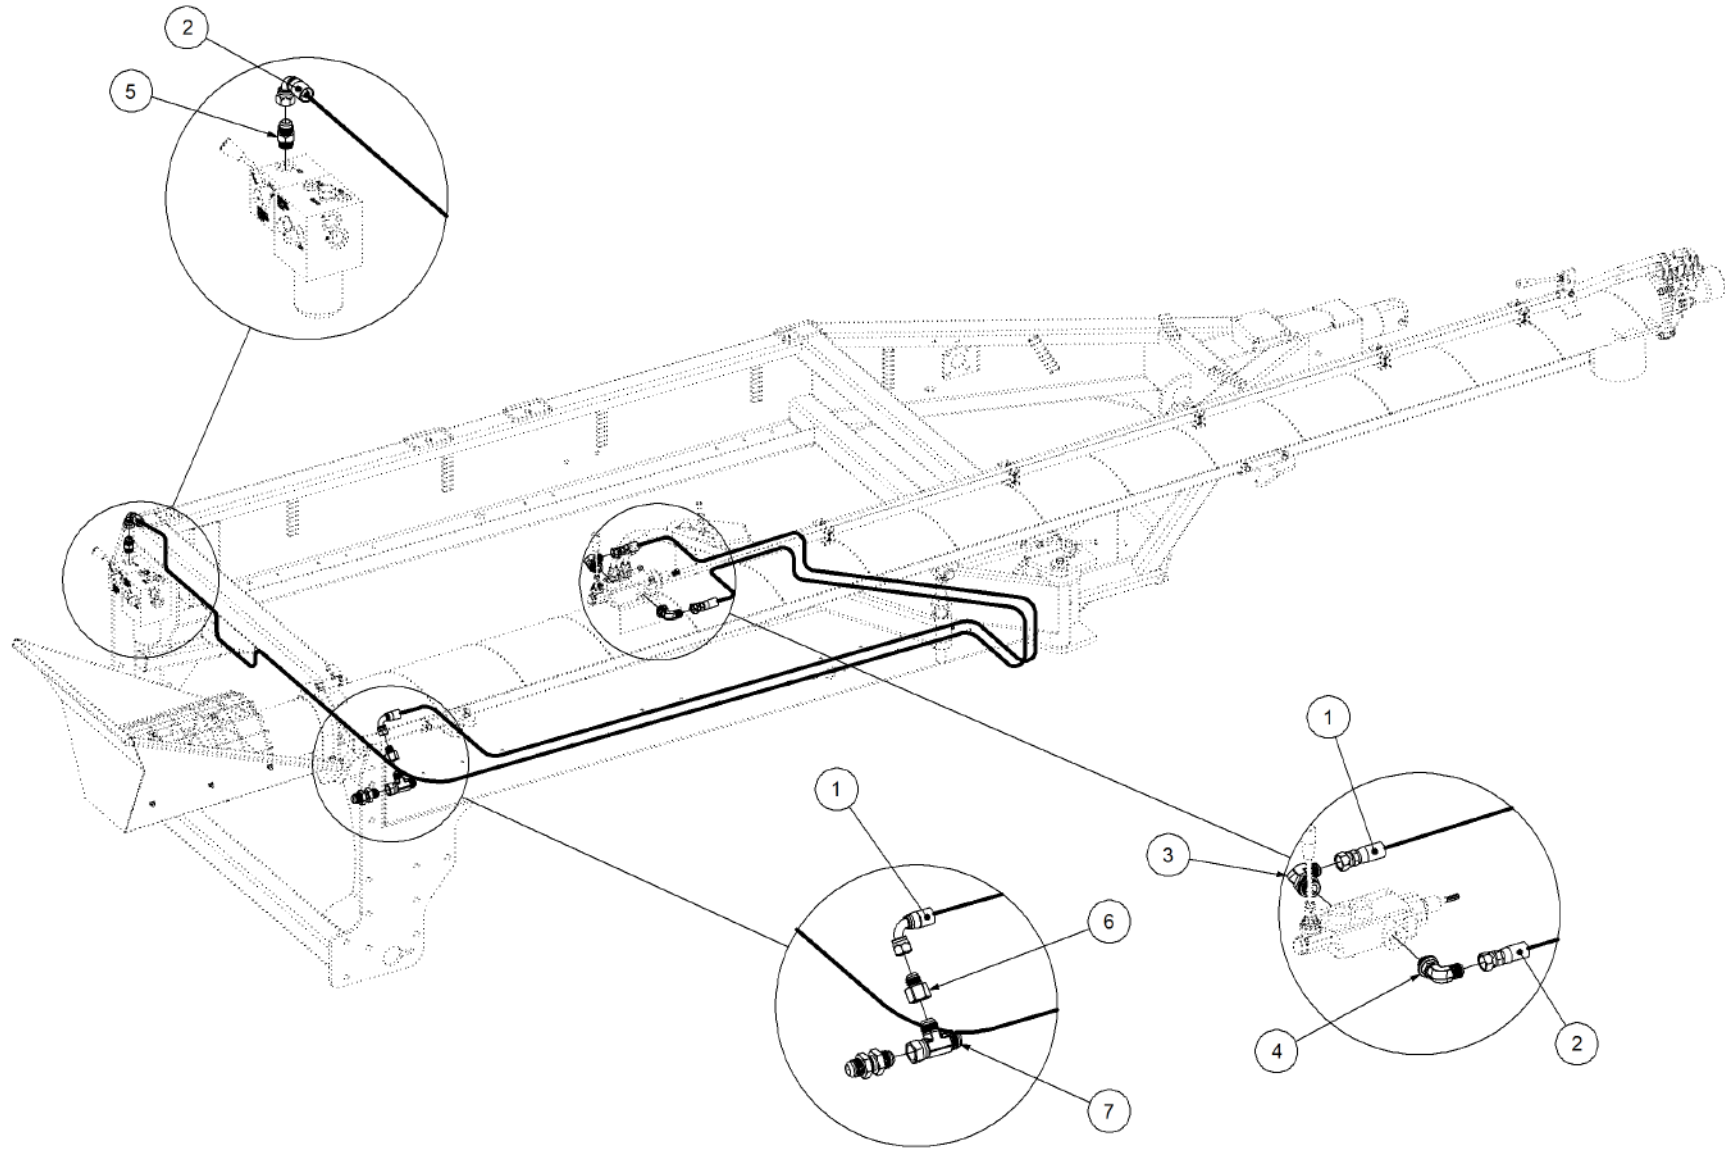

P/N 15000096

Hydraulic Hose & Fittings Kit

Key	Part Number	Description	Qty
1	150000092	Hyd Hose 1/2" DWB x 8000 Lg	1
2	150000093	Hyd Hose 1/2" DWB x 9000 Lg	1
3	15210-12C4OMX-S	Fitting - Elbow 90° 7/8" JicM x 3/4" BspM	1
4	15210C4OMX-S	Fitting - Elbow 90° 7/8" JicM x 1/2" BspM	1
5	15210F5OX-S	Fitting - Connector 7/8" JicM x 7/8" UnoM	1
6	15212-10TRTX-S	Fitting - Reducer 7/8" JicM x 1-1/16" JicF	1
7	15212R6X-S	Fitting - Tee 1-1/16" JicM x 1-1/16" JicM x 1-1/16" JicF	1

Key	Part Number	Description	Qty