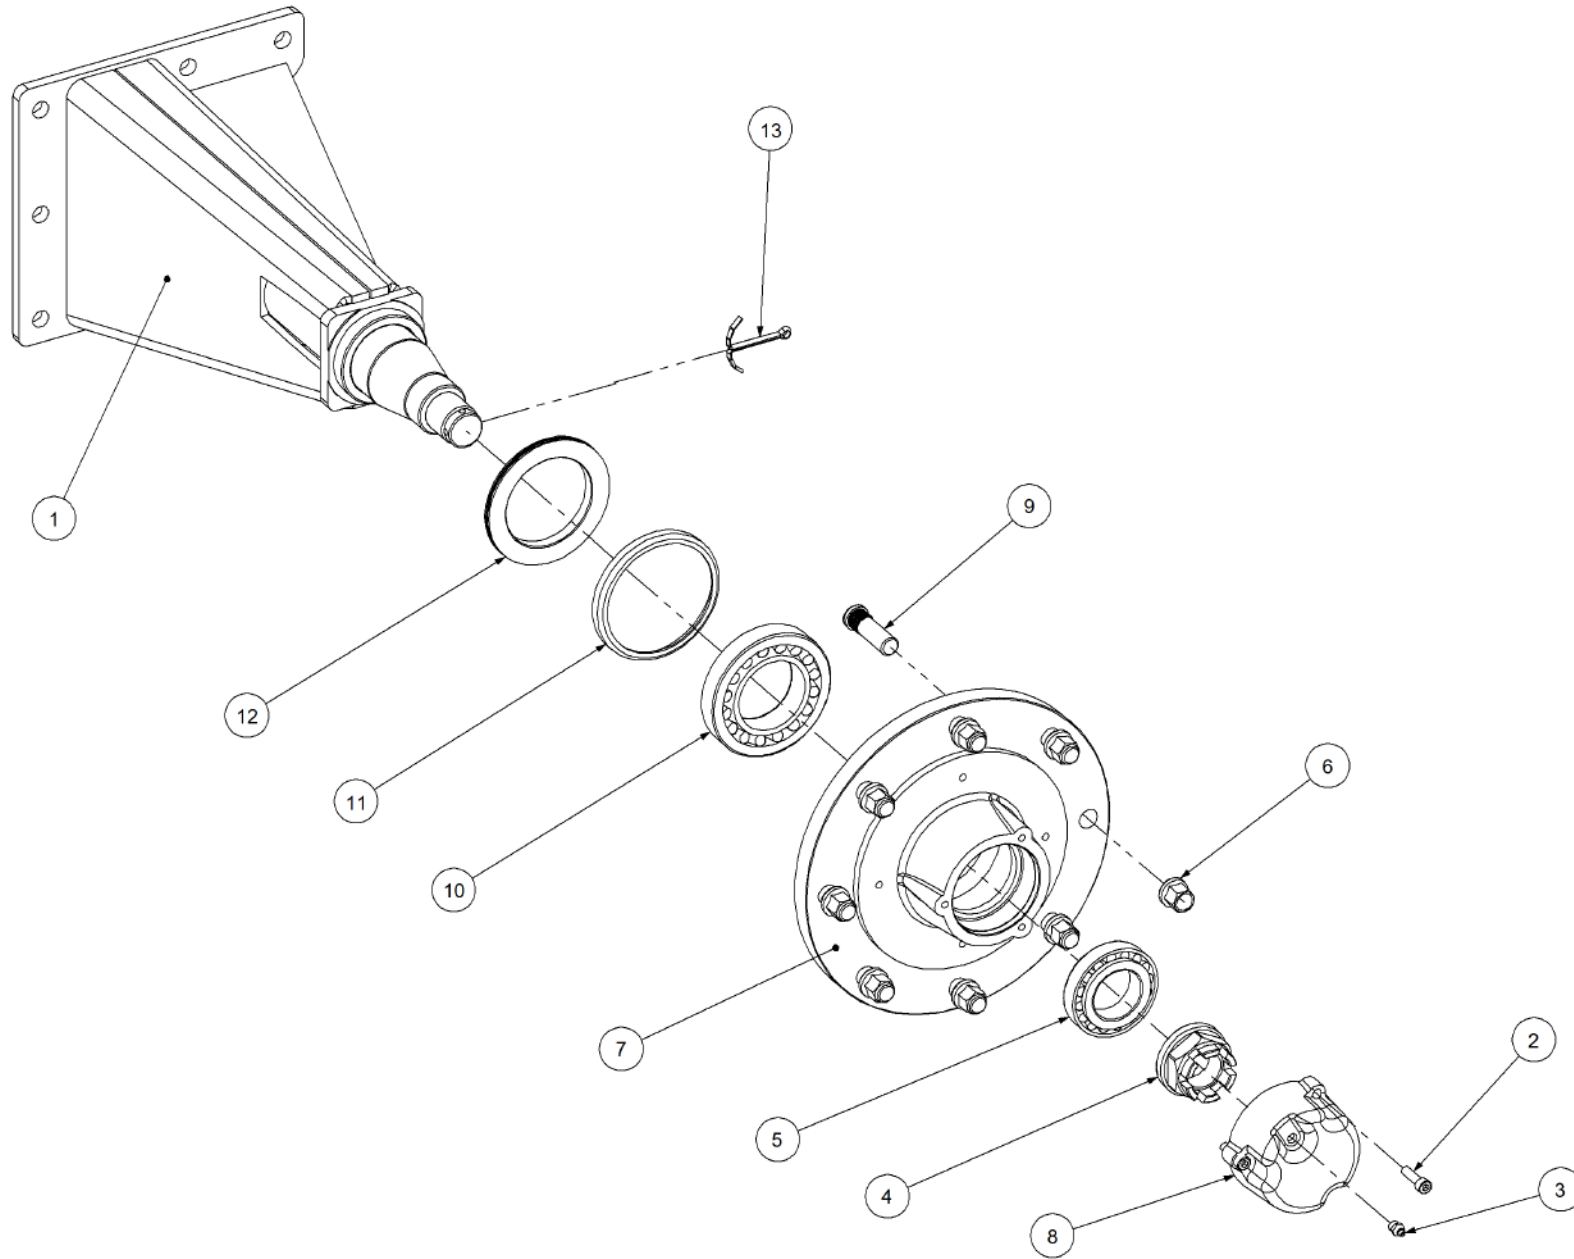

P/N 245453000 Axle Hub & Stub - Lazy - 3.5T (8 stud) x 2.5m

Key	Part Number	Description	Qty
1	245453001	Axle - Lazy	1
2	060108030	Cap Screw M8 x 30	3
3	111103000	Grease Nipple 1/8" BSP	1
4	249092002	Axle Nut 1-1/2"	1
5	135030210	Bearing Tapered Roller 50 ID	1
6	080161801	Wheel Nut M18	8
7	139075006	Hub - 8 stud	1
8	139075007	Grease Cap	1
9	056180600	Wheel Stud M18	8
10	135030214	Bearing Tapered Roller 70 ID	1
11	139075009	Wear Ring	1
12	139075008	Seal 3-1/2" ID	1
13	092206080	Split Pin 6.3 Dia x 80	1

Key	Part Number	Description	Qty