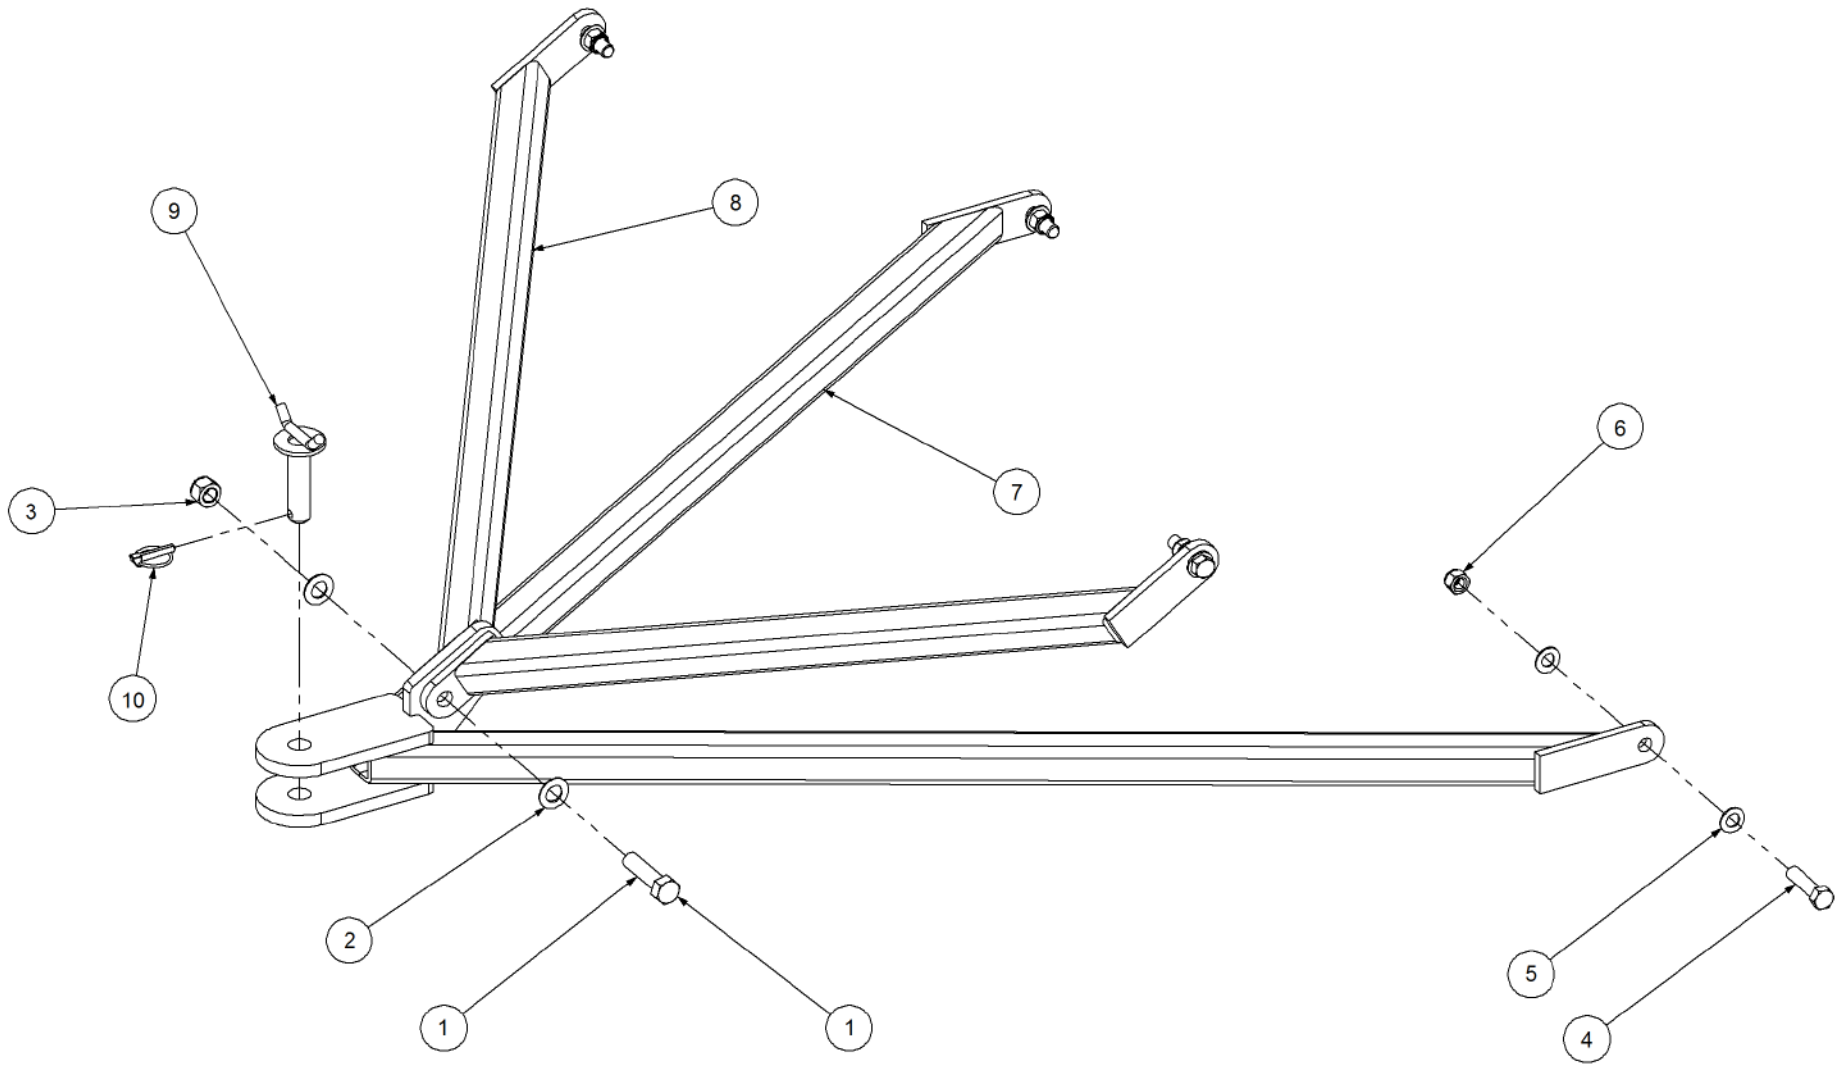

P/N 234430000

Harrow Hitch Assy

Key	Part Number	Description	Qty
1	000190755	Bolt Hex Hd 3/4" UNC x 3"	1
2	035119380	Flat Washer 3/4" ID	2
3	030130191	Nut 3/4" UNC Nyloc	1
4	000160635	Bolt Hex Hd 5/8" UNC x 2-1/2"	4
5	035116351	Flat Washer 5/8" ID	8
6	030130161	Nut 5/8" UNC Nyloc	4
7	234430001	Lower Arm	1
8	234230011	Upper Arm	2
9	234000001	Hitch Pin	1
10	095110036	Lynch Pin 3/8"	1

Key	Part Number	Description	Qty